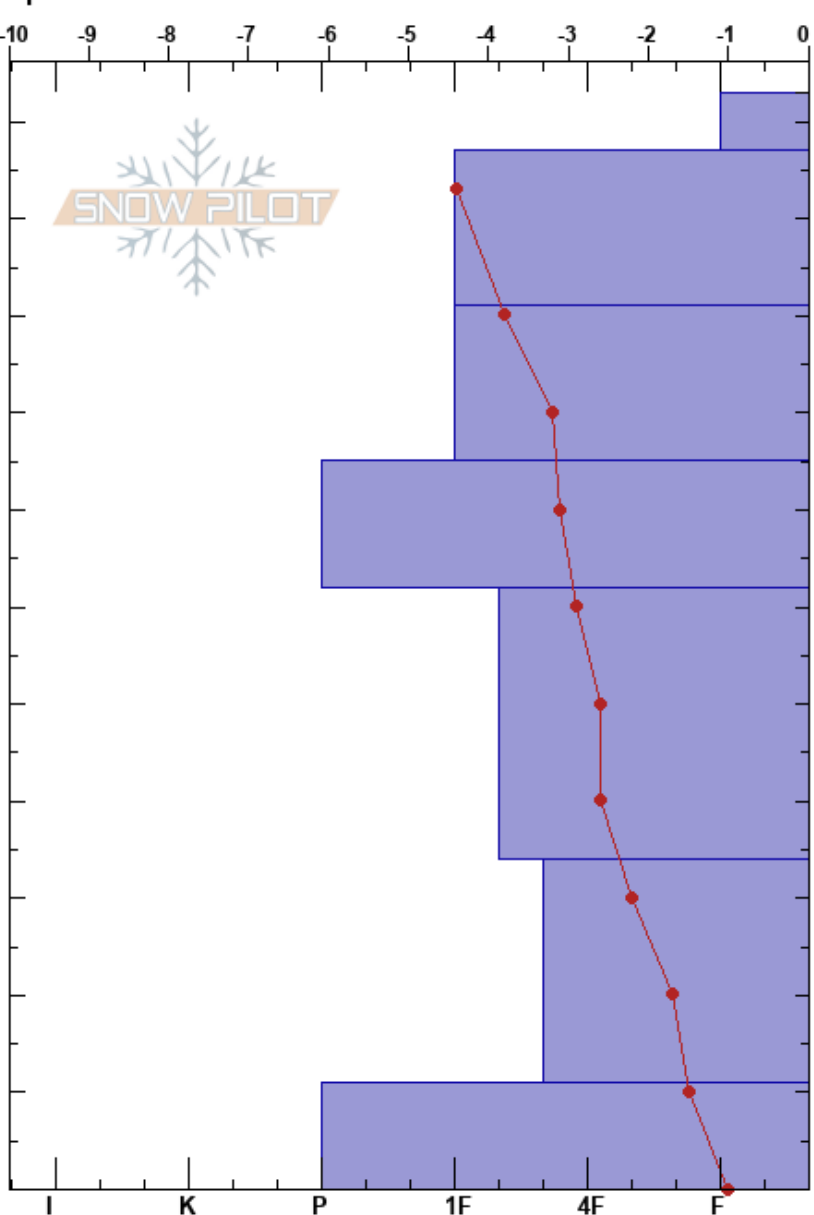

The Stash - ML
 Selkirks
 BC
 Elevation: 2137 m
 Aspect: N
 Specifics:

Kicking Horse Ski Patrol
 27/01/2023 - 13:50
 Co-ord: 51.58784N, -117.55361W
 Slope Angle: 29°
 Wind Loading: previous

Stability: **HS:113**
 Air Temperature: -6.9°C PF: 90 11-0cm: moist snow @ ground
 Sky Cover: BKN
 Precipitation:
 Wind: SW Light Breeze

Elevation (cm)	Crystal		Moisture	ρ kg/m³	Stability tests & Layer comments
	Form	Size			
113					
110	/	0.5-0.5		120	
100	☐	0.5-1		190	
90					
80	☐	0.5-1		215	
70	☐	0.5		270	← CT8, PC @75cm ← CT13, SP @75cm
60					
50	☐	1-2		245	
40					
30					← ECTP18 @33cm
20	☐ (^)	1-3 (3)		250	
10	☐	2-3		300	
0					11-0cm: moist snow @ ground