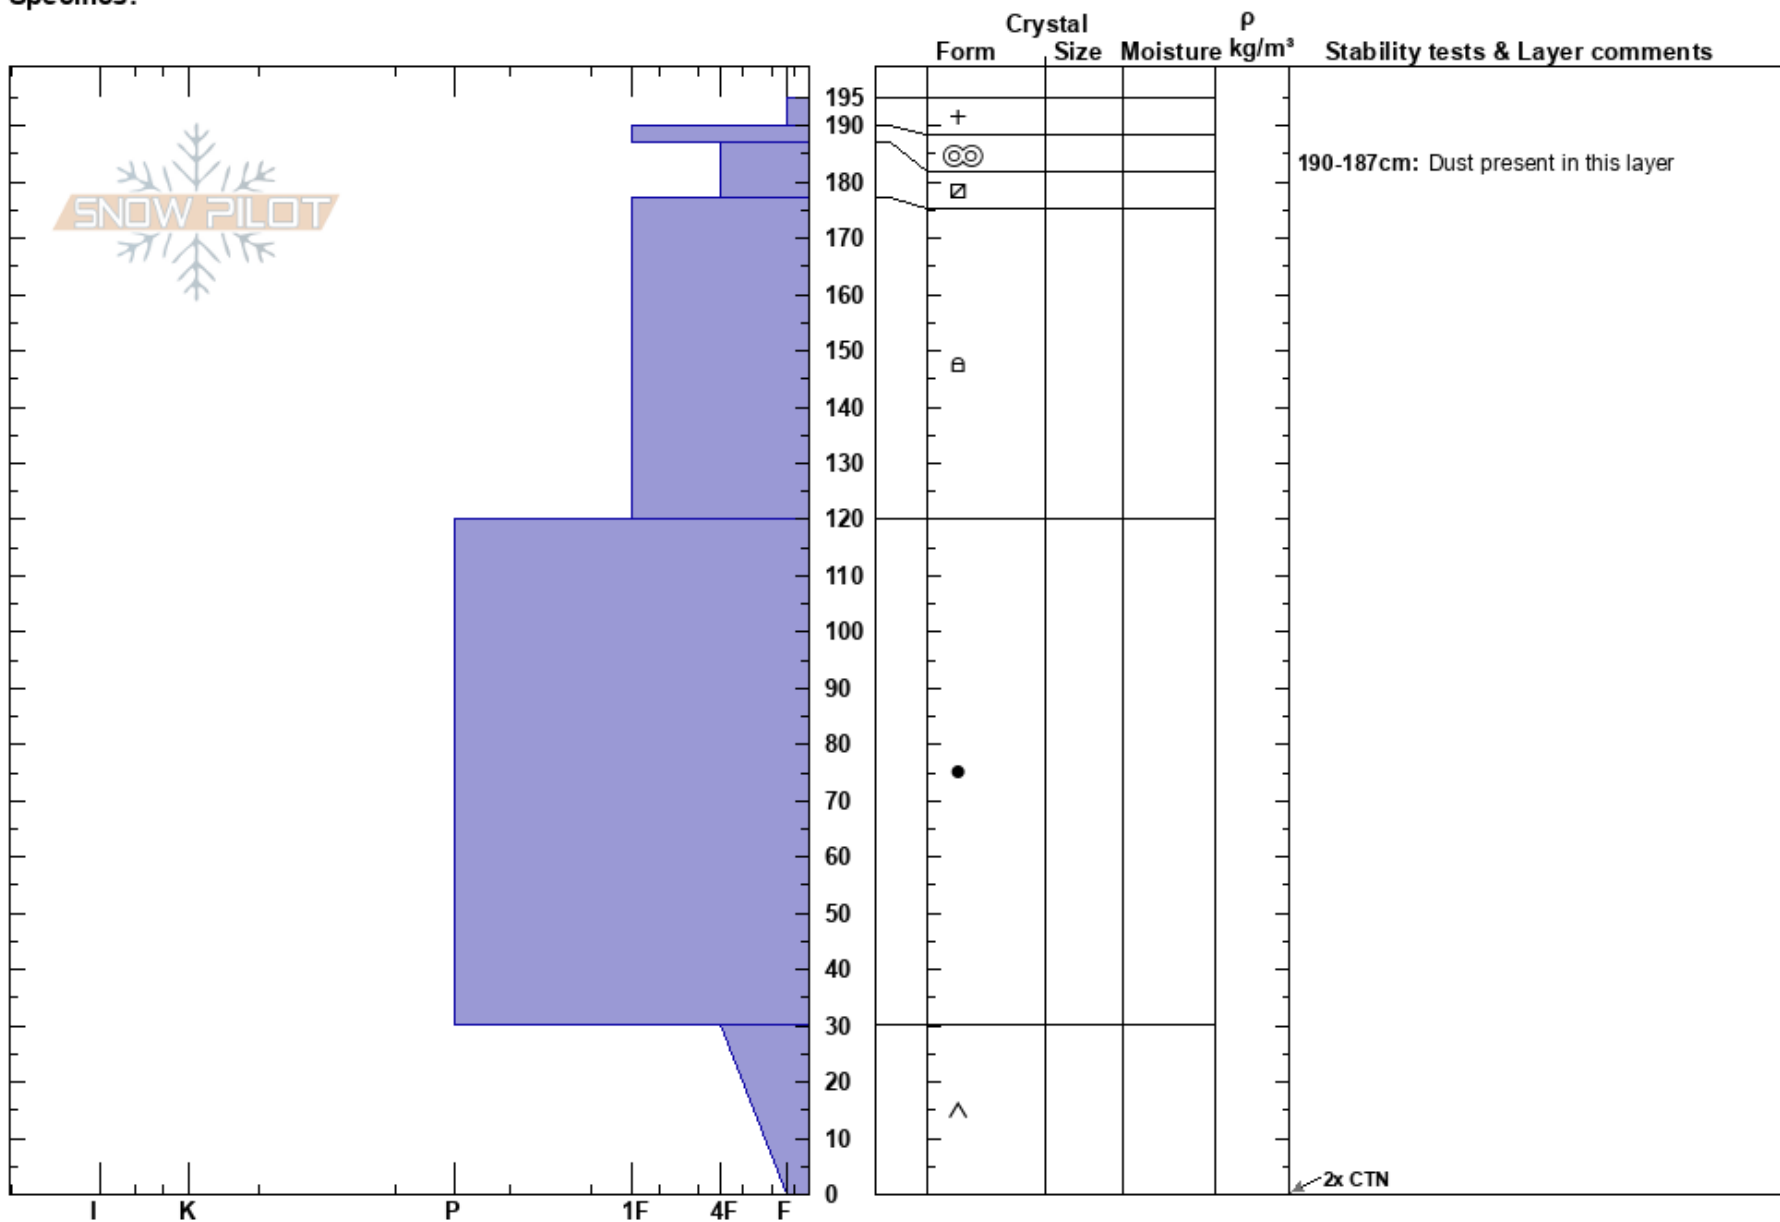

Jones Mine Glade
 San Juan Range
 CO
Elevation: 9211 ft
Aspect: NE
Specifics:

Troy Nordquist
 04/06/2023 - 12:07am
Co-ord: 37.68915N, -108.04085W
Slope Angle: 33°
Wind Loading:

Stability:
Air Temperature: 39°F
Sky Cover: CLR
Precipitation: NO
Wind: SW Calm

HS: 195
PF: 20
PS: 10
Layer Notes:
 190-187cm: Dust present in this layer

Notes: Intention: Assessment of dust layer and melt freeze crust/facet combos in the upper pack. I thought more melt freeze layers would be present from recent warmups.