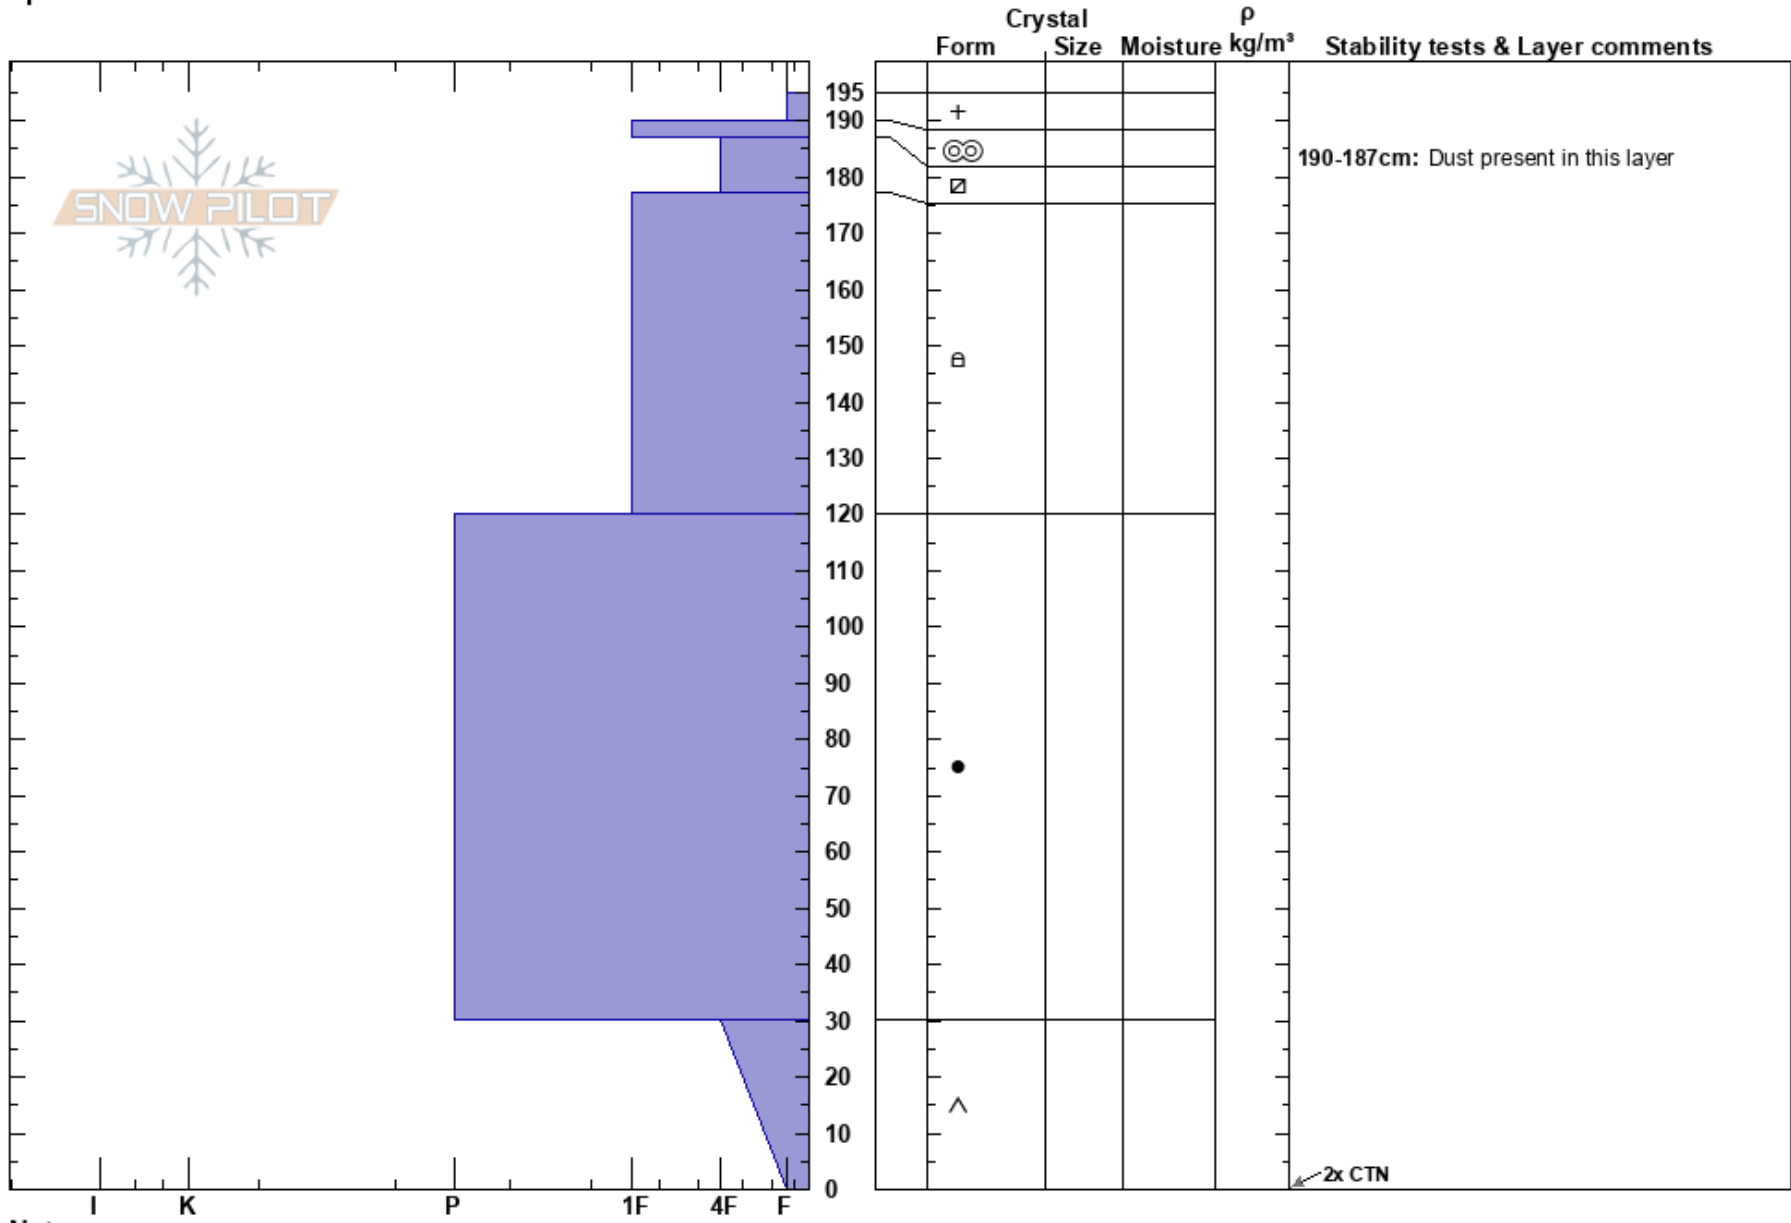

Jones Mine Glade
 San Juan Range
 CO
 Elevation: 9211 ft
 Aspect: NE
 Specifics:

Troy Nordquist
 04/06/2023 - 12:07am
 Co-ord: 37.68915N, -108.04085W
 Slope Angle: 33°
 Wind Loading:

Stability:
 Air Temperature: 39°F
 Sky Cover: CLR
 Precipitation: NO
 Wind: SW Calm
 HS: 195
 PF: 20
 PS: 10
 Layer Notes:
 190-187cm: Dust present in this layer

Notes: Intention: Assessment of dust layer and melt freeze crust/facet combos in the upper pack. I thought more melt freeze layers would be present from recent warmups.