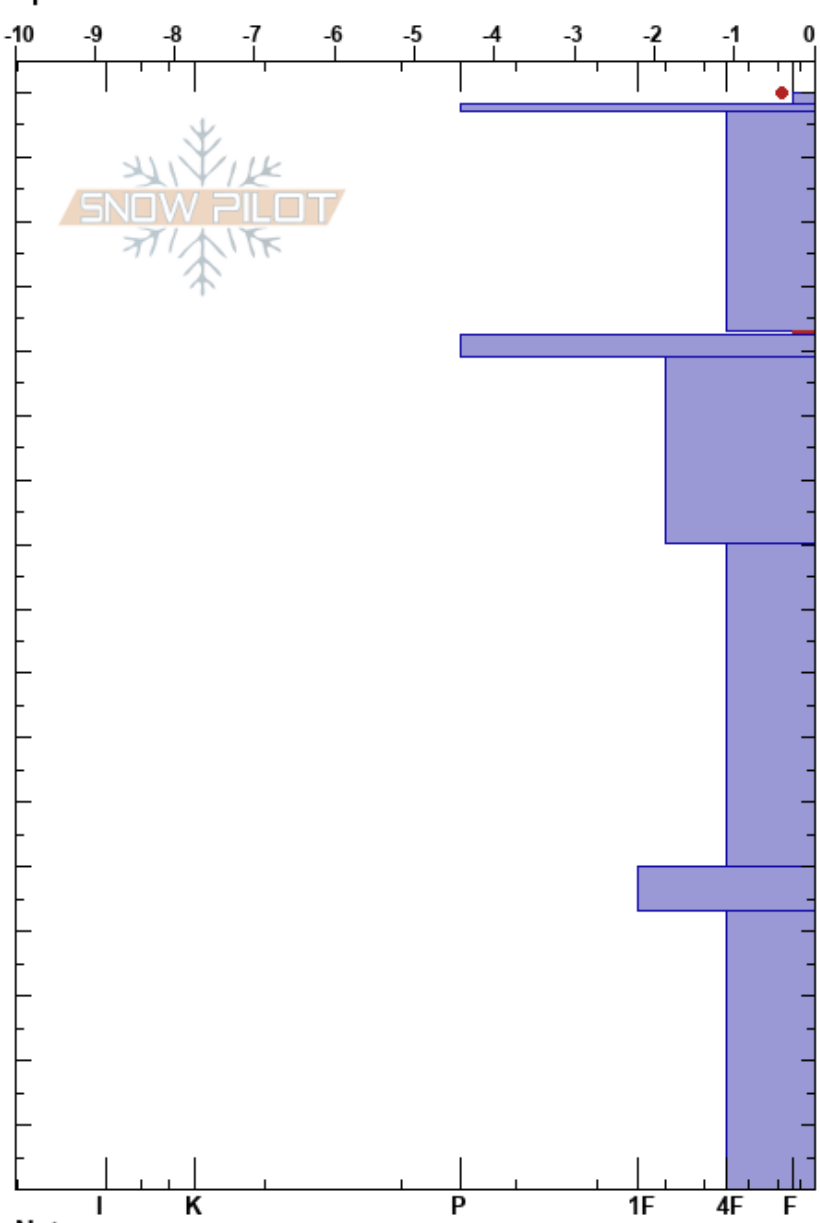

Consolation Hill
 Madison Range-S
 MT
 Elevation: 9230 ft
 Aspect: 112°
 Specifics:

Alex Haddad
 04/06/2023 - 12:52pm
 Co-ord: 44.97243N, -111.27129W
 Slope Angle: 29°
 Wind Loading: no

Stability: Poor
 Air Temperature: -8°C
 Sky Cover: FEW
 Precipitation: NO
 Wind: S Light Breeze

HS: 170
 PF: 25
 133-132.5cm: Problematic layer

Height (cm)	Crystal		Moisture	ρ kg/m ³	Stability tests & Layer comments
	Form	Size			
170					
160	+				
150	⊙				
140	/				
130	⊠	1			← ECTP13 @133cm
120	⊙				
110	•				
100					
80	⊠	2			
70					
60					
50	⊠	2			
40					
30					
20	⊠	46			
10					
0					