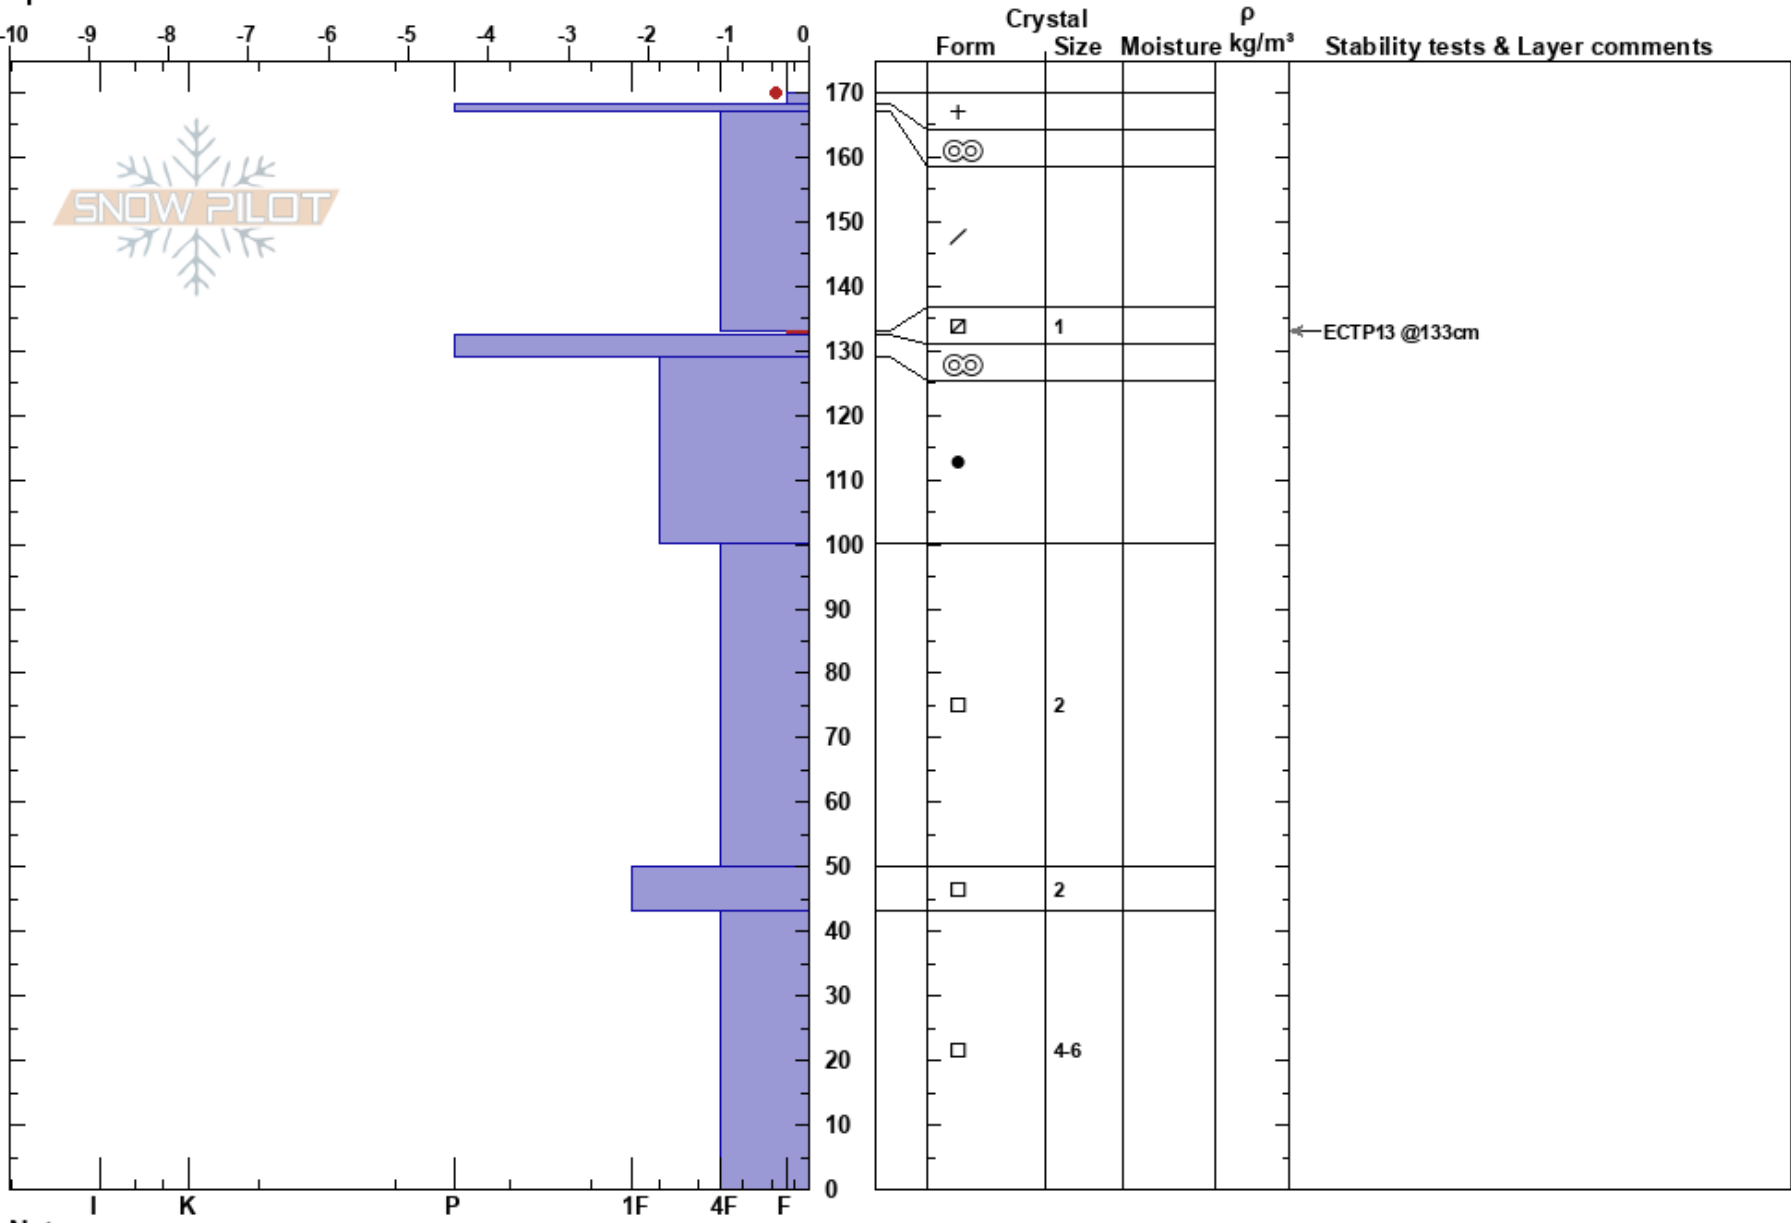

Consolation Hill  
 Madison Range-S  
 MT  
 Elevation: 9230 ft  
 Aspect: 112°  
 Specifics:

Alex Haddad  
 04/06/2023 - 12:52pm  
 Co-ord: 44.97243N, -111.27129W  
 Slope Angle: 29°  
 Wind Loading: no

Stability: Poor HS: 170  
 Air Temperature: -8°C PF: 25 133-132.5cm: Problematic layer  
 Sky Cover: FEW  
 Precipitation: NO  
 Wind: S Light Breeze

Notes: