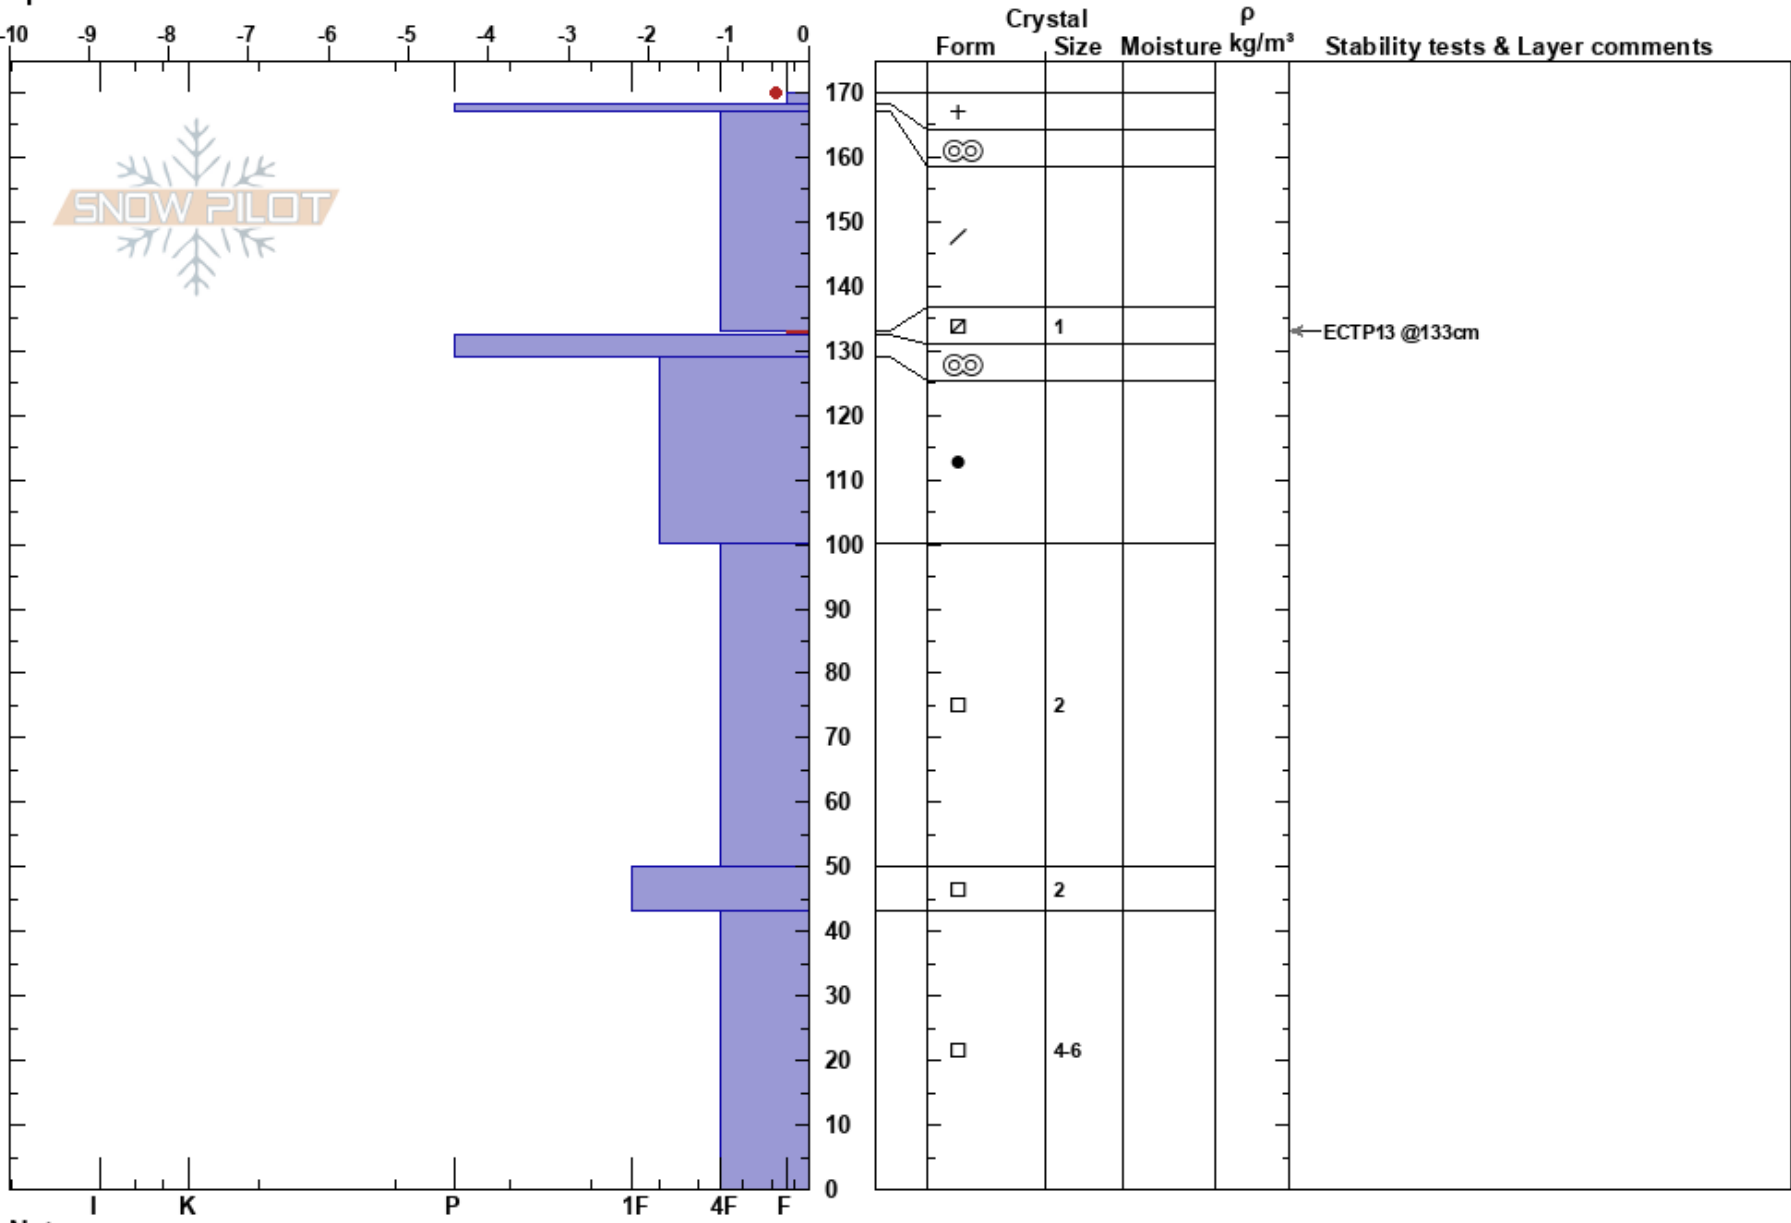

Consolation Hill
 Madison Range-S
 MT
 Elevation: 9230 ft
 Aspect: 112°
 Specifics:

Alex Haddad
 04/06/2023 - 12:52pm
 Co-ord: 44.97243N, -111.27129W
 Slope Angle: 29°
 Wind Loading: no

Stability: Poor HS: 170
 Air Temperature: -8°C PF: 25 133-132.5cm: Problematic layer
 Sky Cover: FEW
 Precipitation: NO
 Wind: S Light Breeze