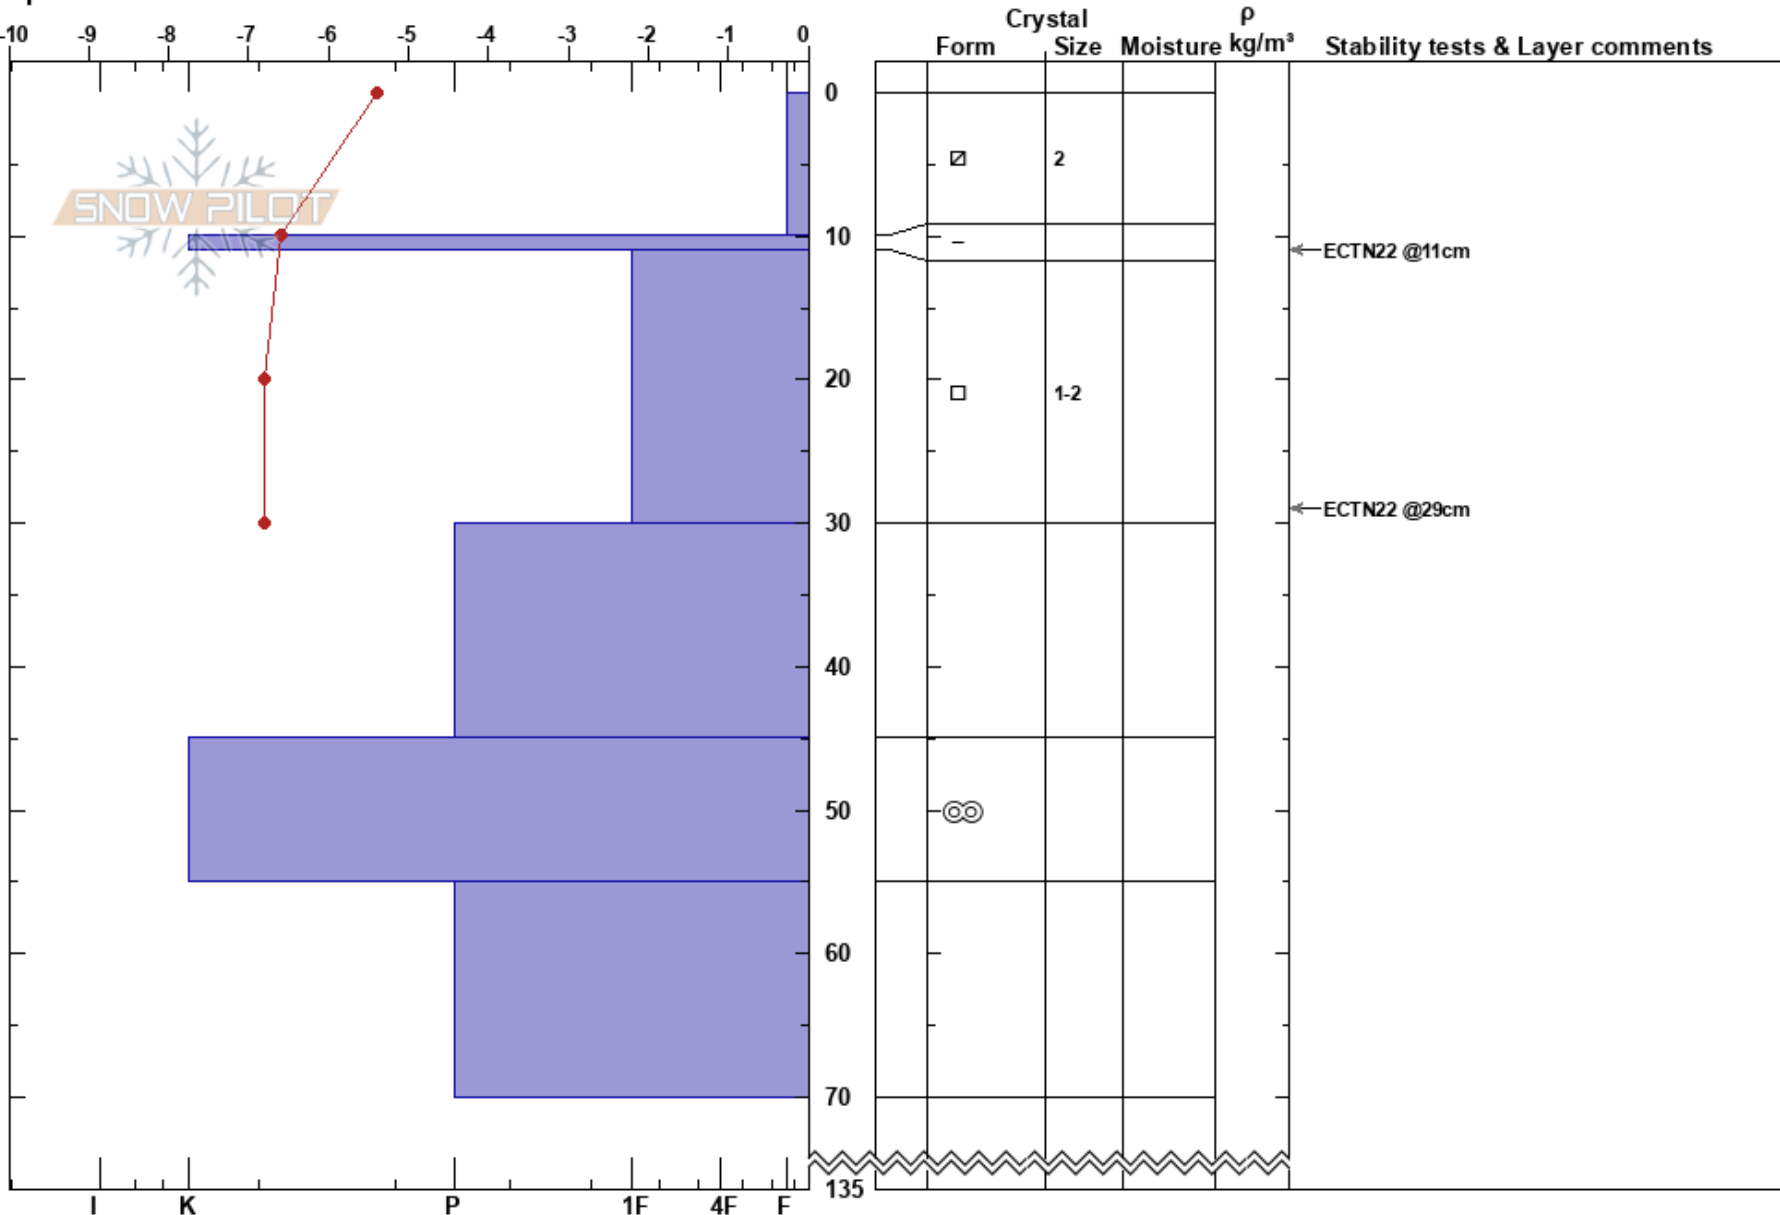

Pyramiden Sylarna
 Sylarna
 Sweden
 Elevation: 1600 m
 Aspect: NE
 Specifics:

Oskar Brodén
 06/04/2023 - 11:18
 Co-ord:
 Slope Angle: 28°
 Wind Loading: yes

Stability:
 Air Temperature: -0.8°C PF: 15
 Sky Cover: FEW
 Precipitation: NO
 Wind: SE

Layer Notes:

Notes: