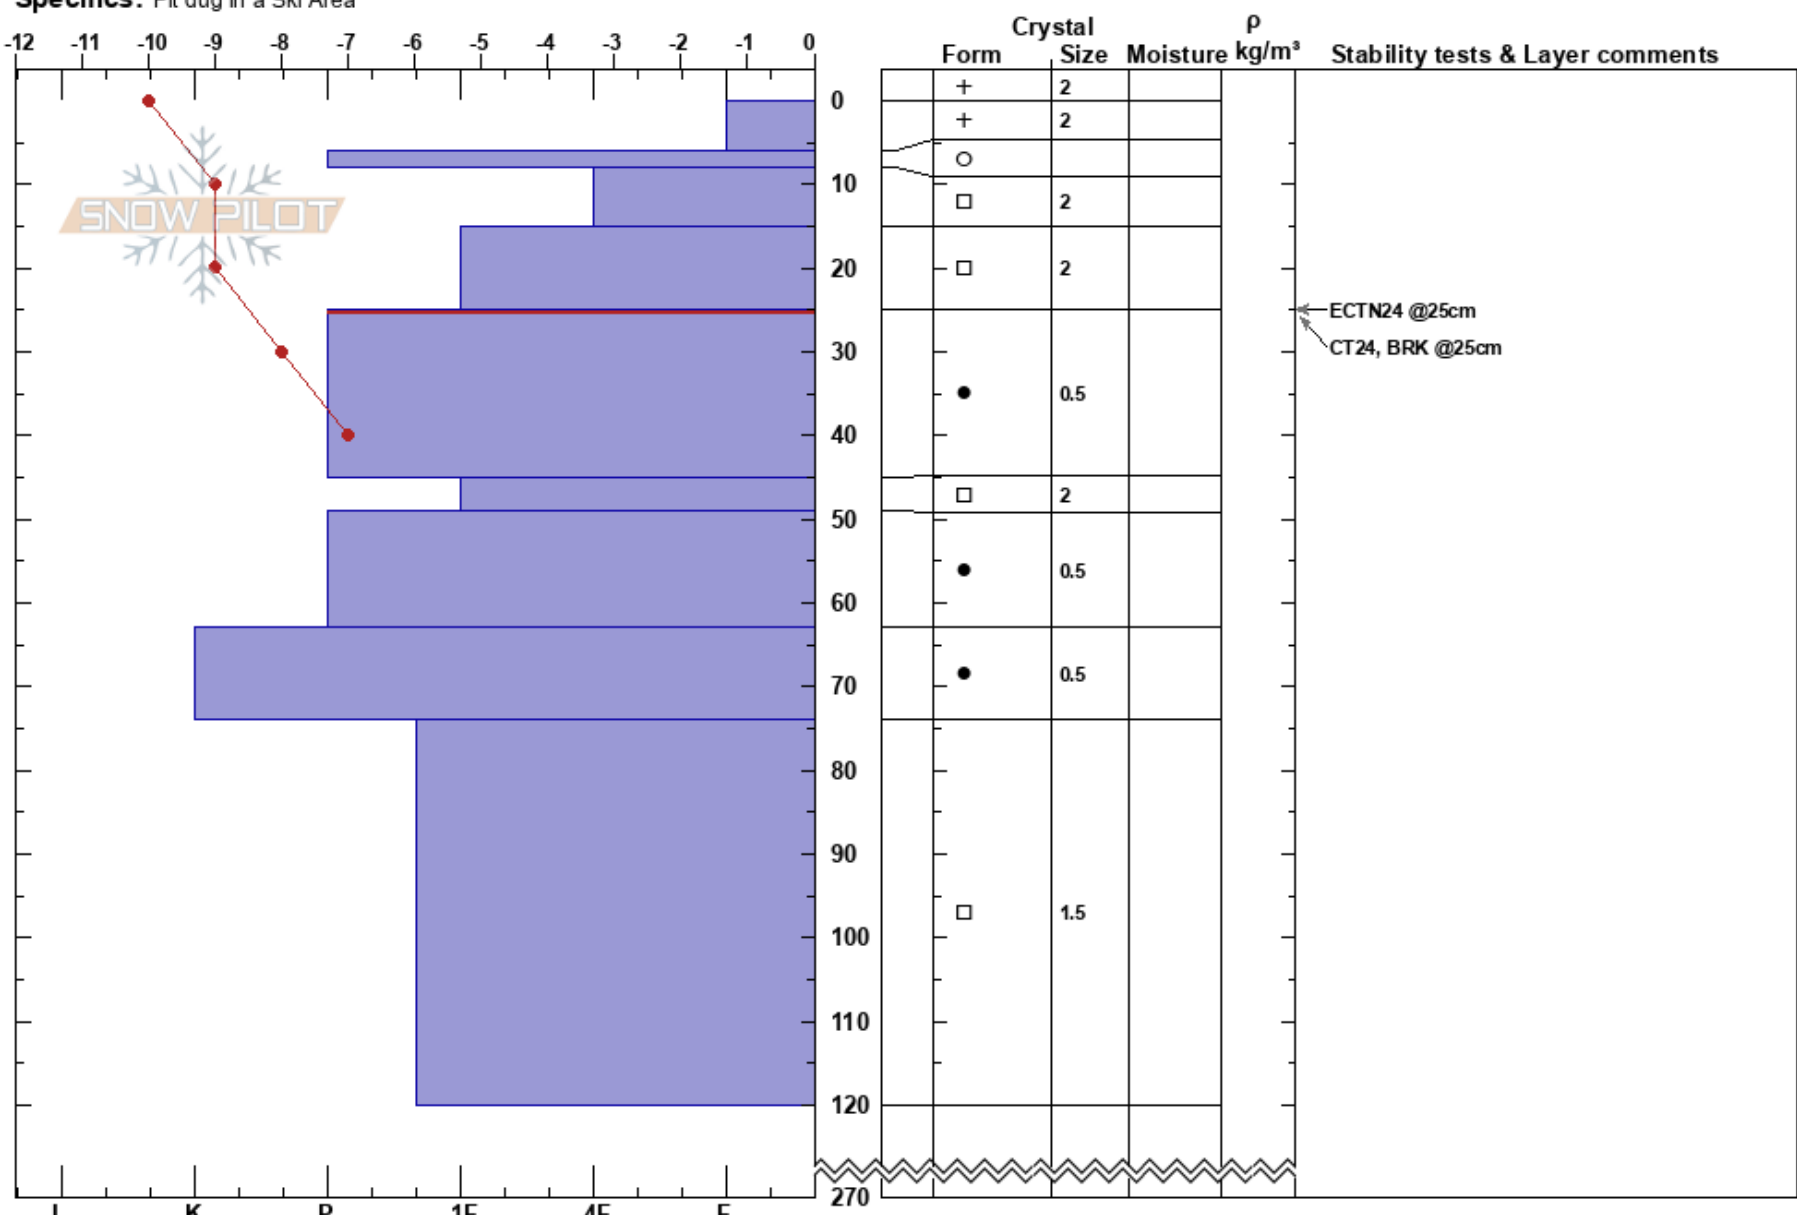

E Release BLT
 Loveland Ski Area
 CO
Elevation: 11433 ft
Aspect: E
Specifics: Pit dug in a Ski Area

Ian Bouchier
 04/05/2023 - 1:30pm
Co-ord:
Slope Angle: 17°
Wind Loading: yes

Stability:
Air Temperature: -11°C
Sky Cover: BKN
Precipitation: S-1
Wind: E Calm

HS:270
PF: 18 25-45cm: Problematic layer
PS: 10

Notes: