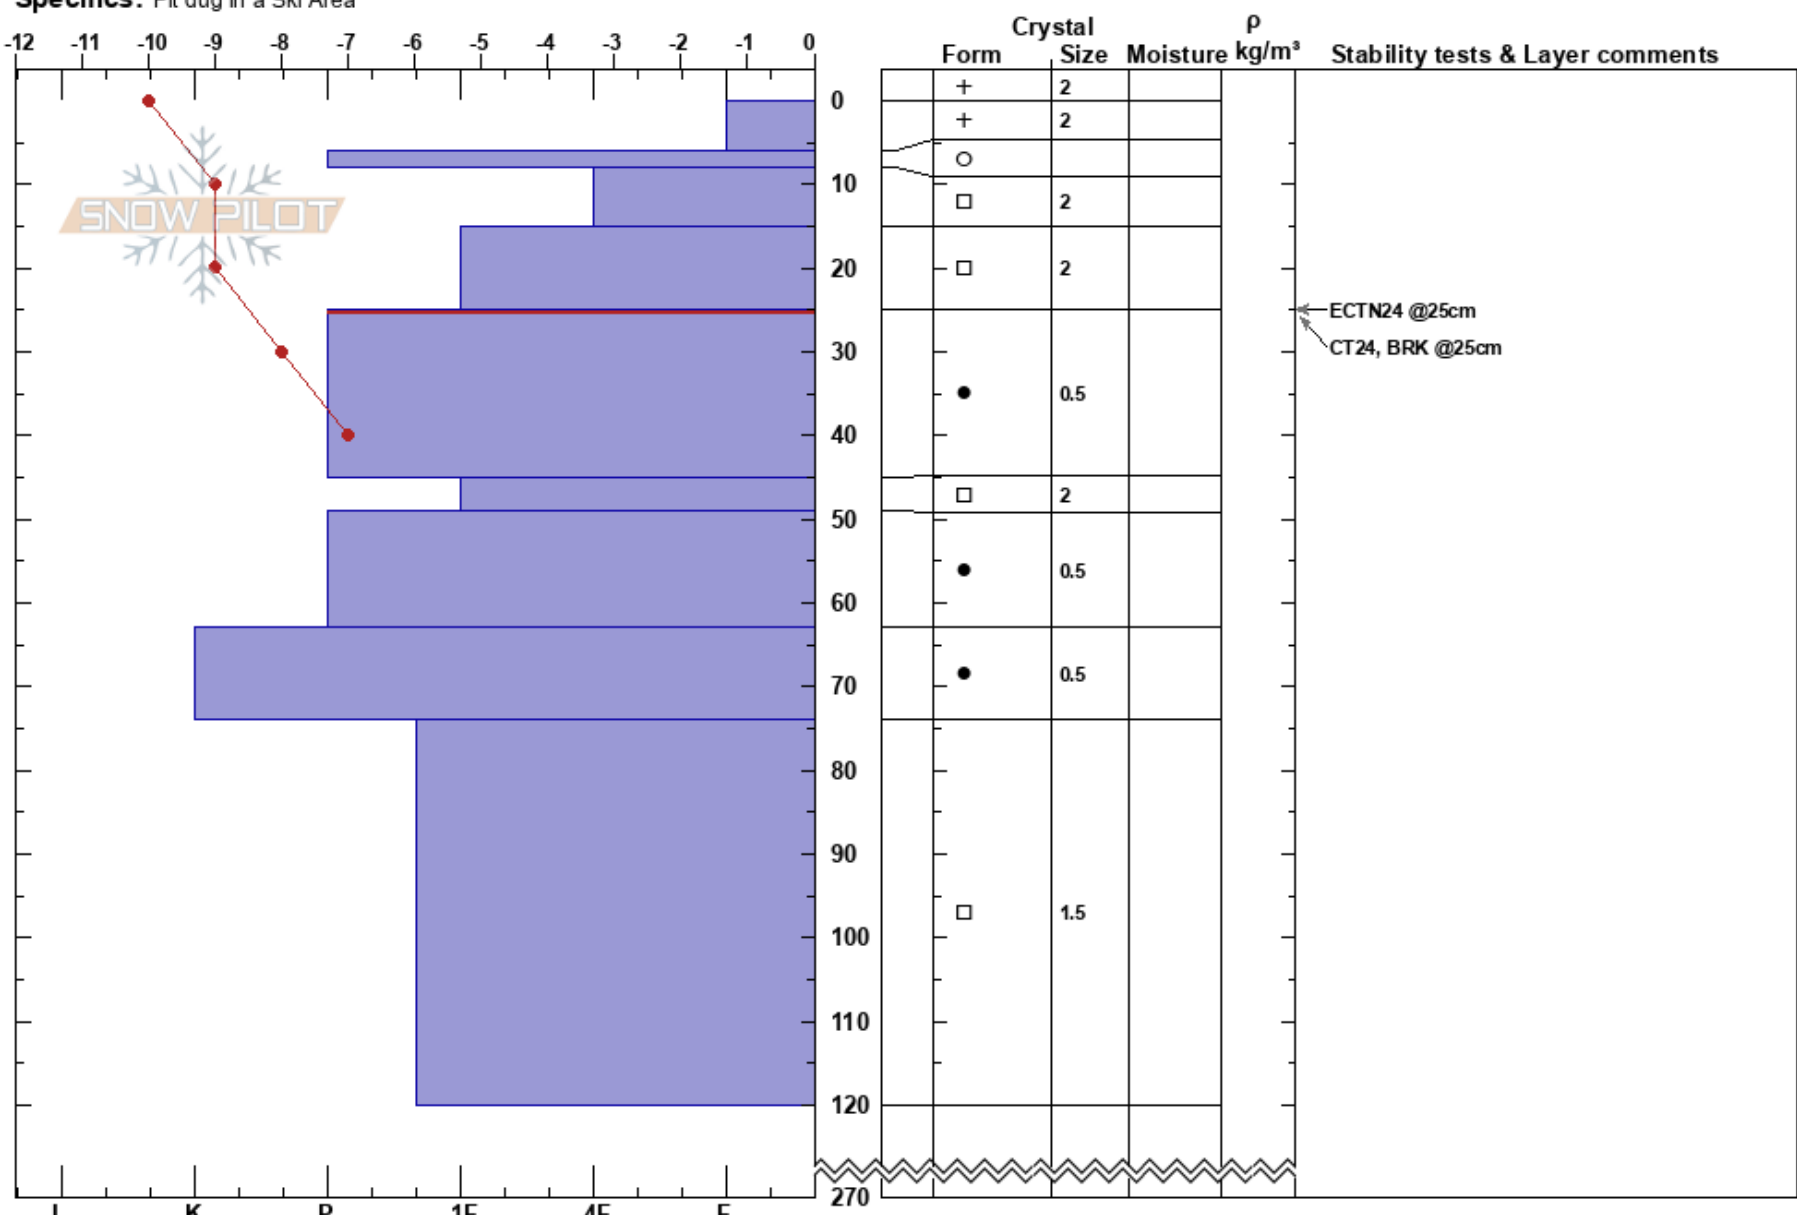

E Release BLT  
 Loveland Ski Area  
 CO  
**Elevation:** 11433 ft  
**Aspect:** E  
**Specifics:** Pit dug in a Ski Area

Ian Bouchier  
 04/05/2023 - 1:30pm  
**Co-ord:**  
**Slope Angle:** 17°  
**Wind Loading:** yes

**Stability:**  
**Air Temperature:** -11°C  
**Sky Cover:** BKN  
**Precipitation:** S-1  
**Wind:** E Calm

**HS:**270  
**PF:** 18 25-45cm: Problematic layer  
**PS:** 10

Notes: