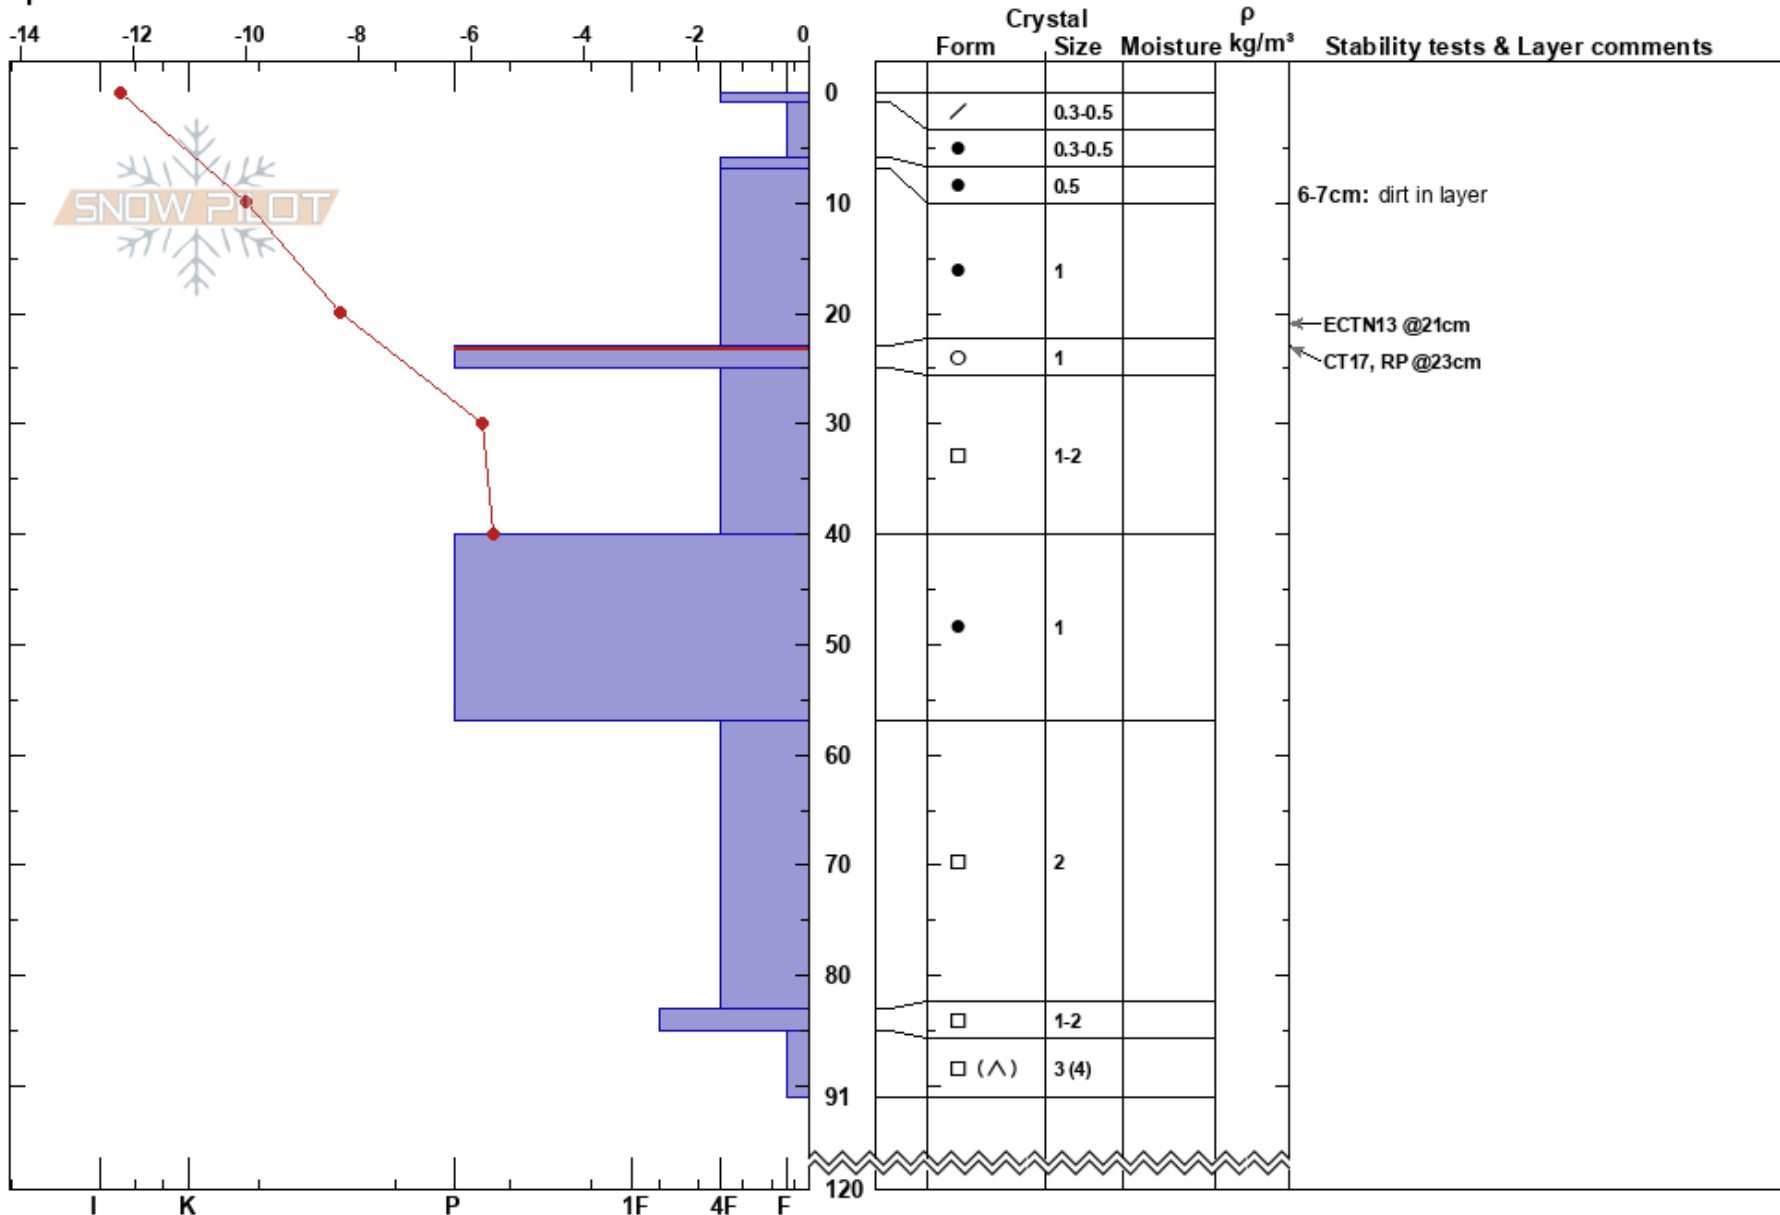

SE Bowl Release
 Front Range
 CO
 Elevation: 11683 ft
 Aspect: E
 Specifics:

Wolf Porter
 04/05/2023 - 1:00pm
 Co-ord: 39.68967N, -105.89359W
 Slope Angle: 16°
 Wind Loading: no

Stability:
 Air Temperature: -14°C
 Sky Cover: BKN
 Precipitation: S-1
 Wind: SW Calm

HS: 120
 PF: 29
 PS: 8
 Layer Notes:
 6-7cm: dirt in layer
 23-25cm: Problematic layer

Notes: When I continued my ECT after the initial result, I got ECTP19 @ 40cm down