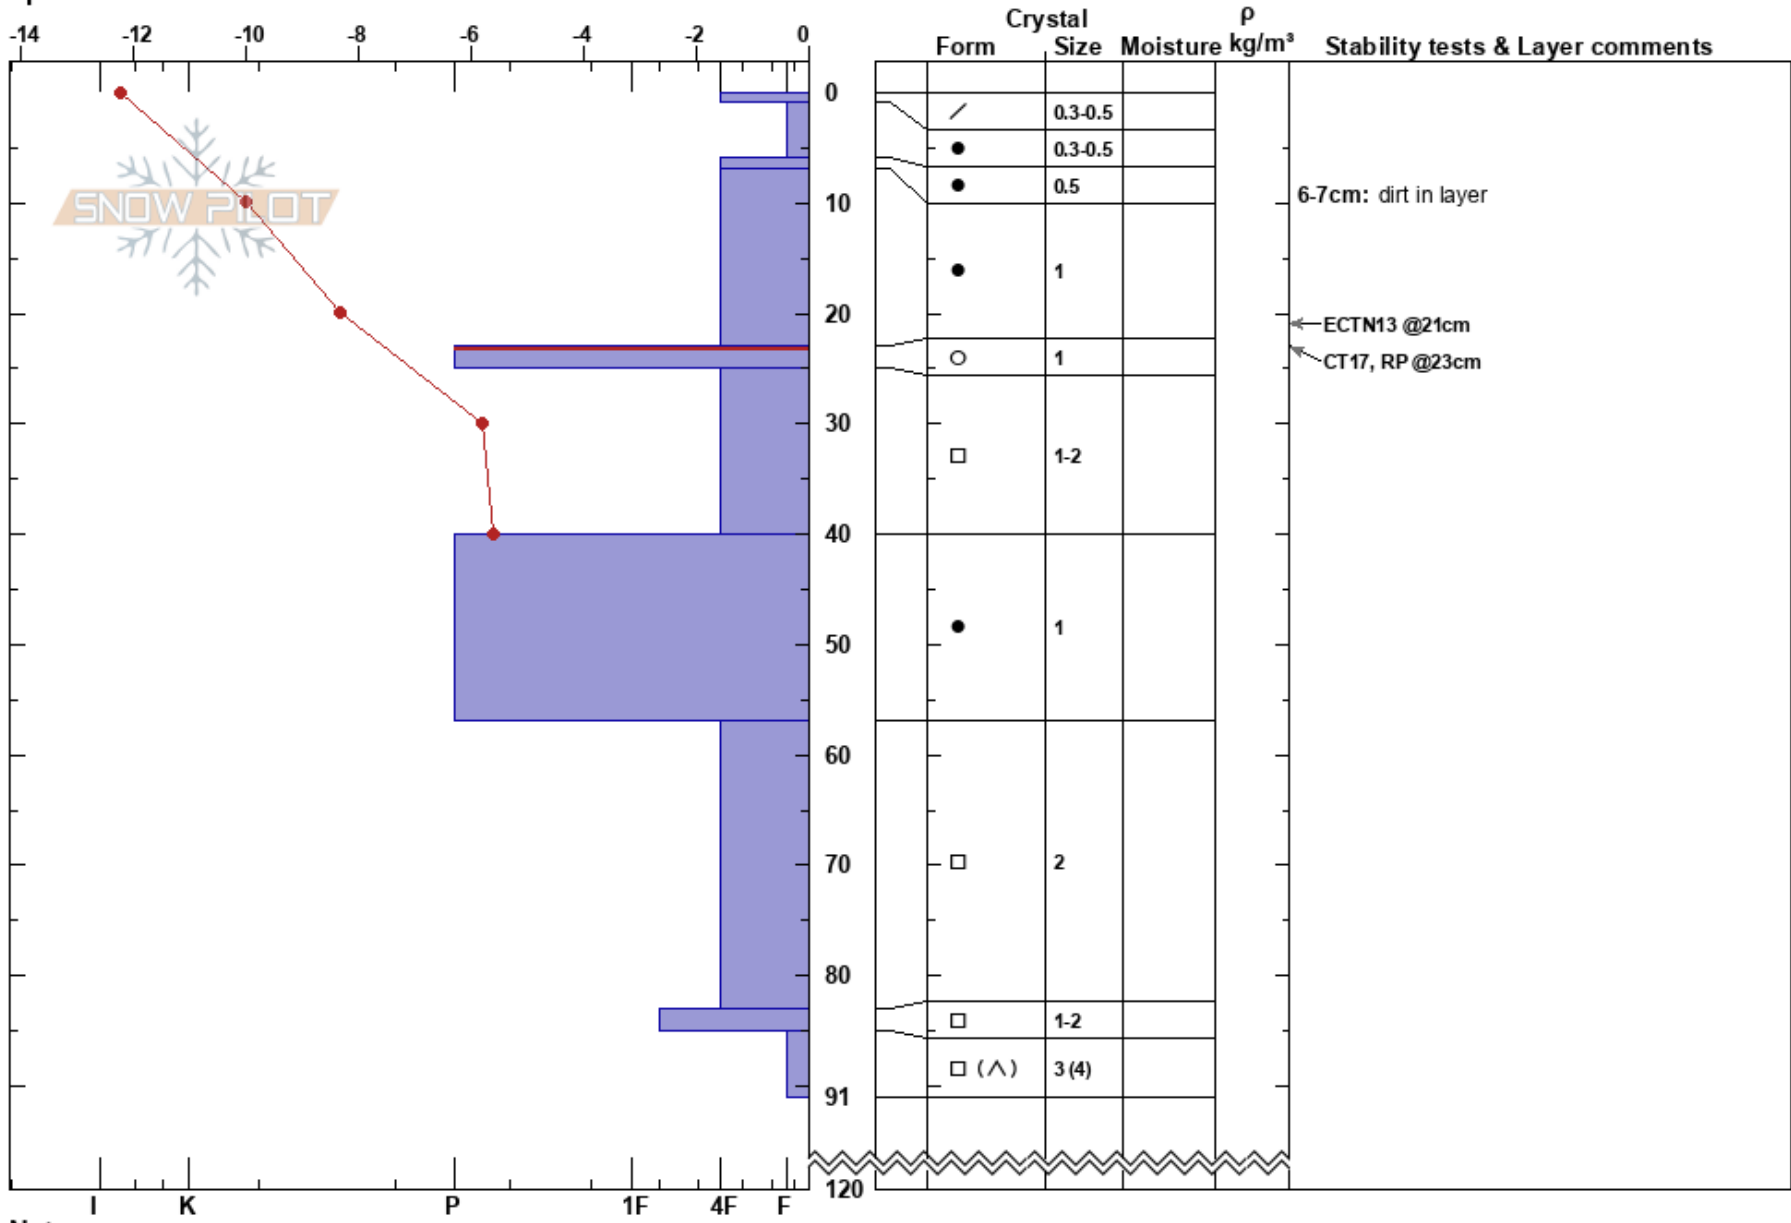

SE Bowl Release  
 Front Range  
 CO  
 Elevation: 11683 ft  
 Aspect: E  
 Specifics:

Wolf Porter  
 04/05/2023 - 1:00pm  
 Co-ord: 39.68967N, -105.89359W  
 Slope Angle: 16°  
 Wind Loading: no

Stability:  
 Air Temperature: -14°C  
 Sky Cover: BKN  
 Precipitation: S-1  
 Wind: SW Calm

HS: 120  
 PF: 29  
 PS: 8  
 6-7cm: dirt in layer  
 23-25cm: Problematic layer

Notes: When I continued my ECT after the initial result, I got ECTP19 @ 40cm down