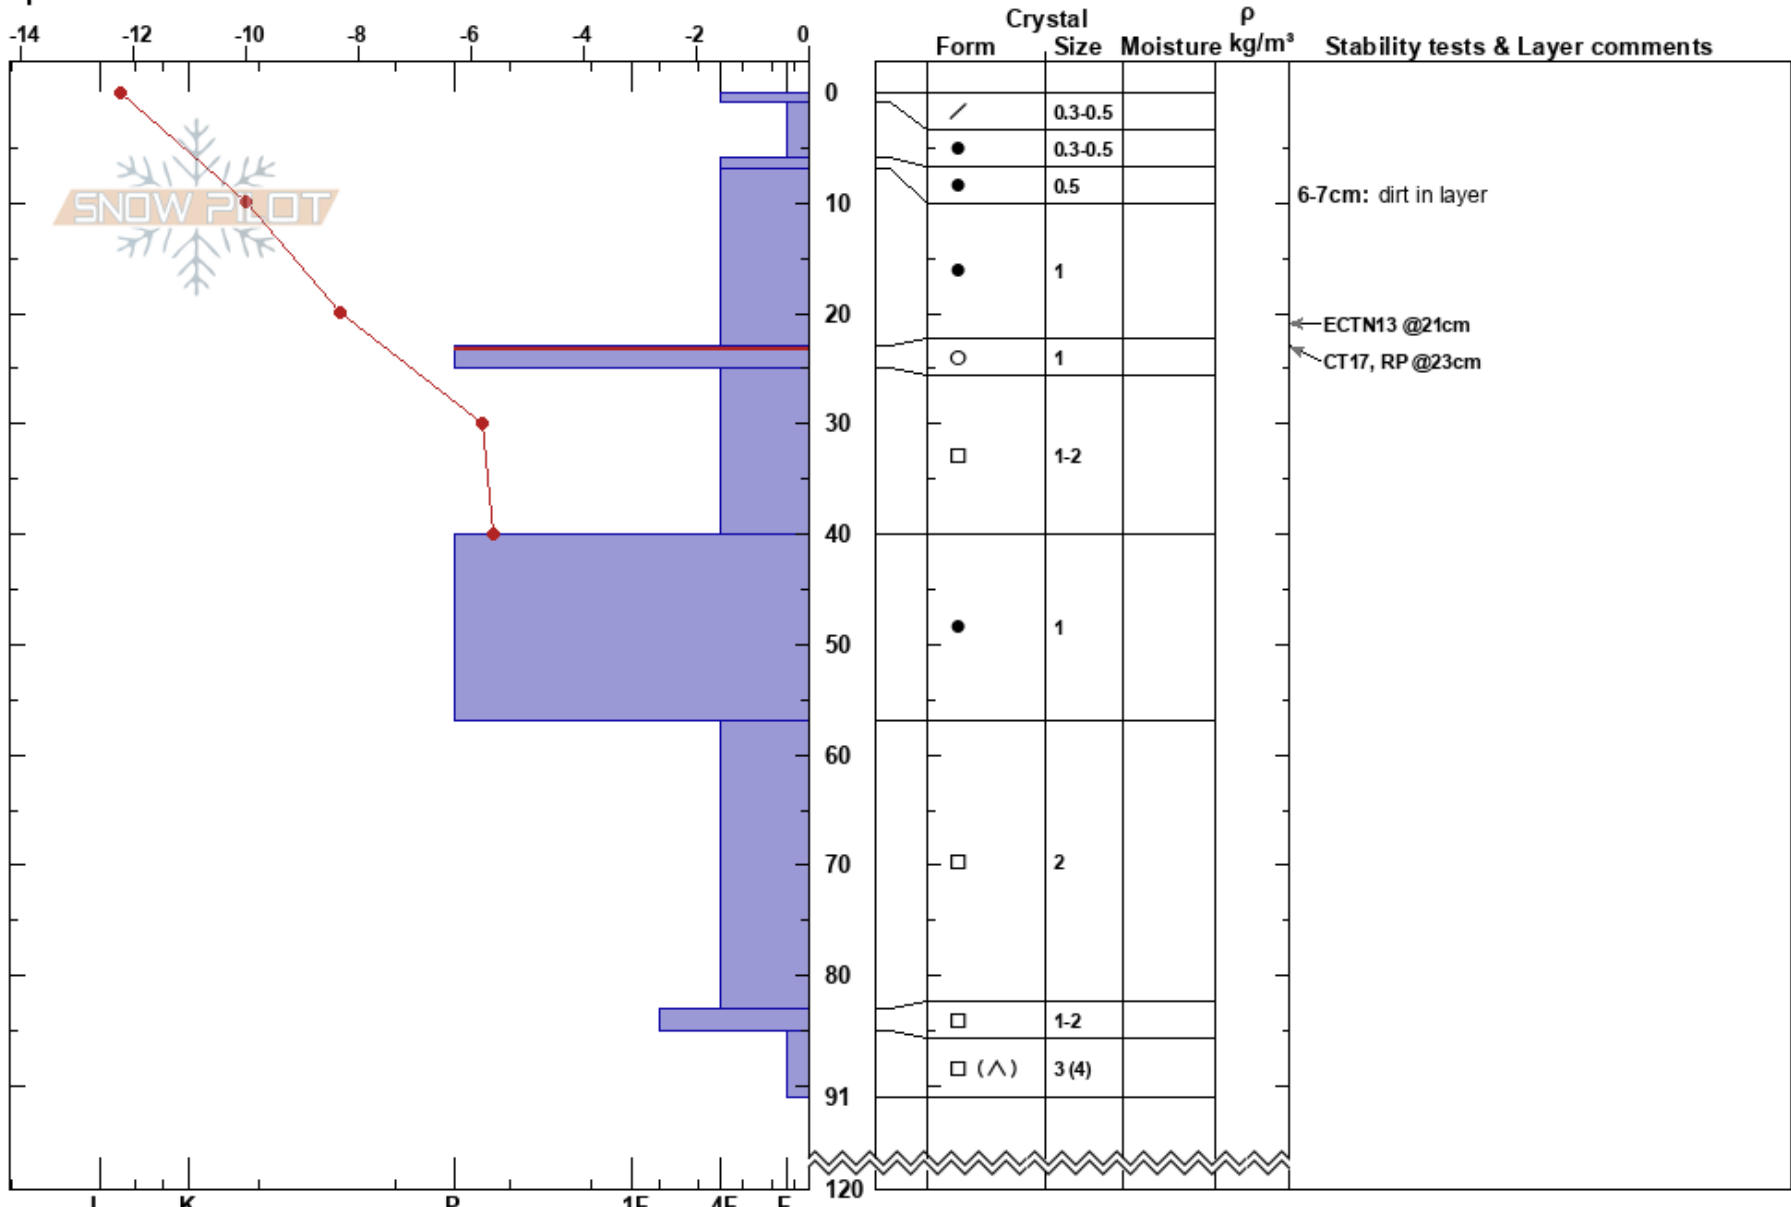

SE Bowl Release  
 Front Range  
 CO  
 Elevation: 11683 ft  
 Aspect: E  
 Specifics:

Wolf Porter  
 04/05/2023 - 1:00pm  
 Co-ord: 39.68967N, -105.89359W  
 Slope Angle: 16°  
 Wind Loading: no

Stability:  
 Air Temperature: -14°C  
 Sky Cover: BKN  
 Precipitation: S-1  
 Wind: SW Calm

HS: 120  
 PF: 29  
 PS: 8  
 6-7cm: dirt in layer  
 23-25cm: Problematic layer

Notes: When I continued my ECT after the initial result, I got ECTP19 @ 40cm down