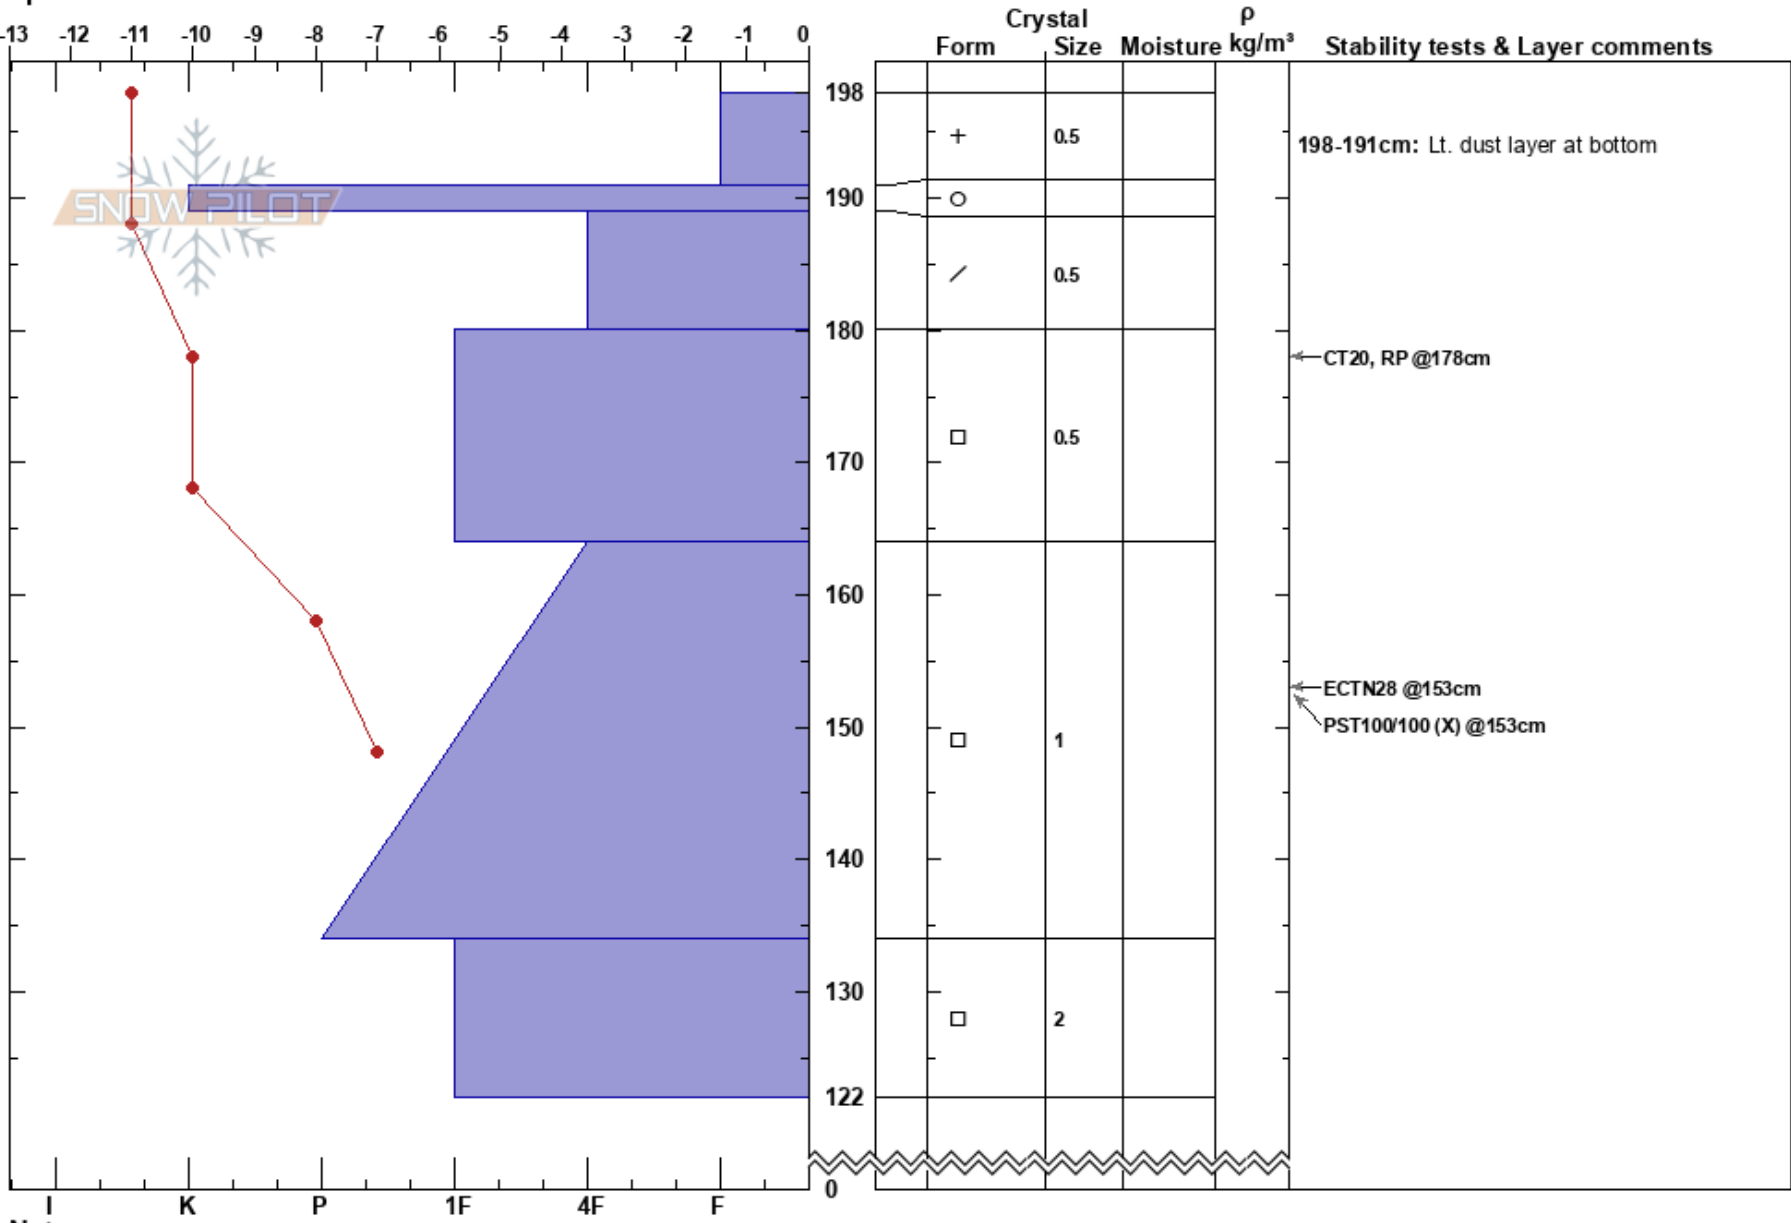

Mt. Trelease #2
 Loveland Ski Area
 CO
Elevation: 11846 ft
Aspect: 90°
Specifics:

Ben Butler
 04/05/2023 - 12:58pm
Co-ord: 39.68962N, -105.89475W
Slope Angle: 20°
Wind Loading: yes

Stability:
Air Temperature: -12°C
Sky Cover: BKN
Precipitation: S-1
Wind: NW Calm

HS: 198
PF: 8
PS: 20

Layer Notes:
 198-191cm: Lt. dust layer at bottom
 164-134cm: Problematic layer

Notes: