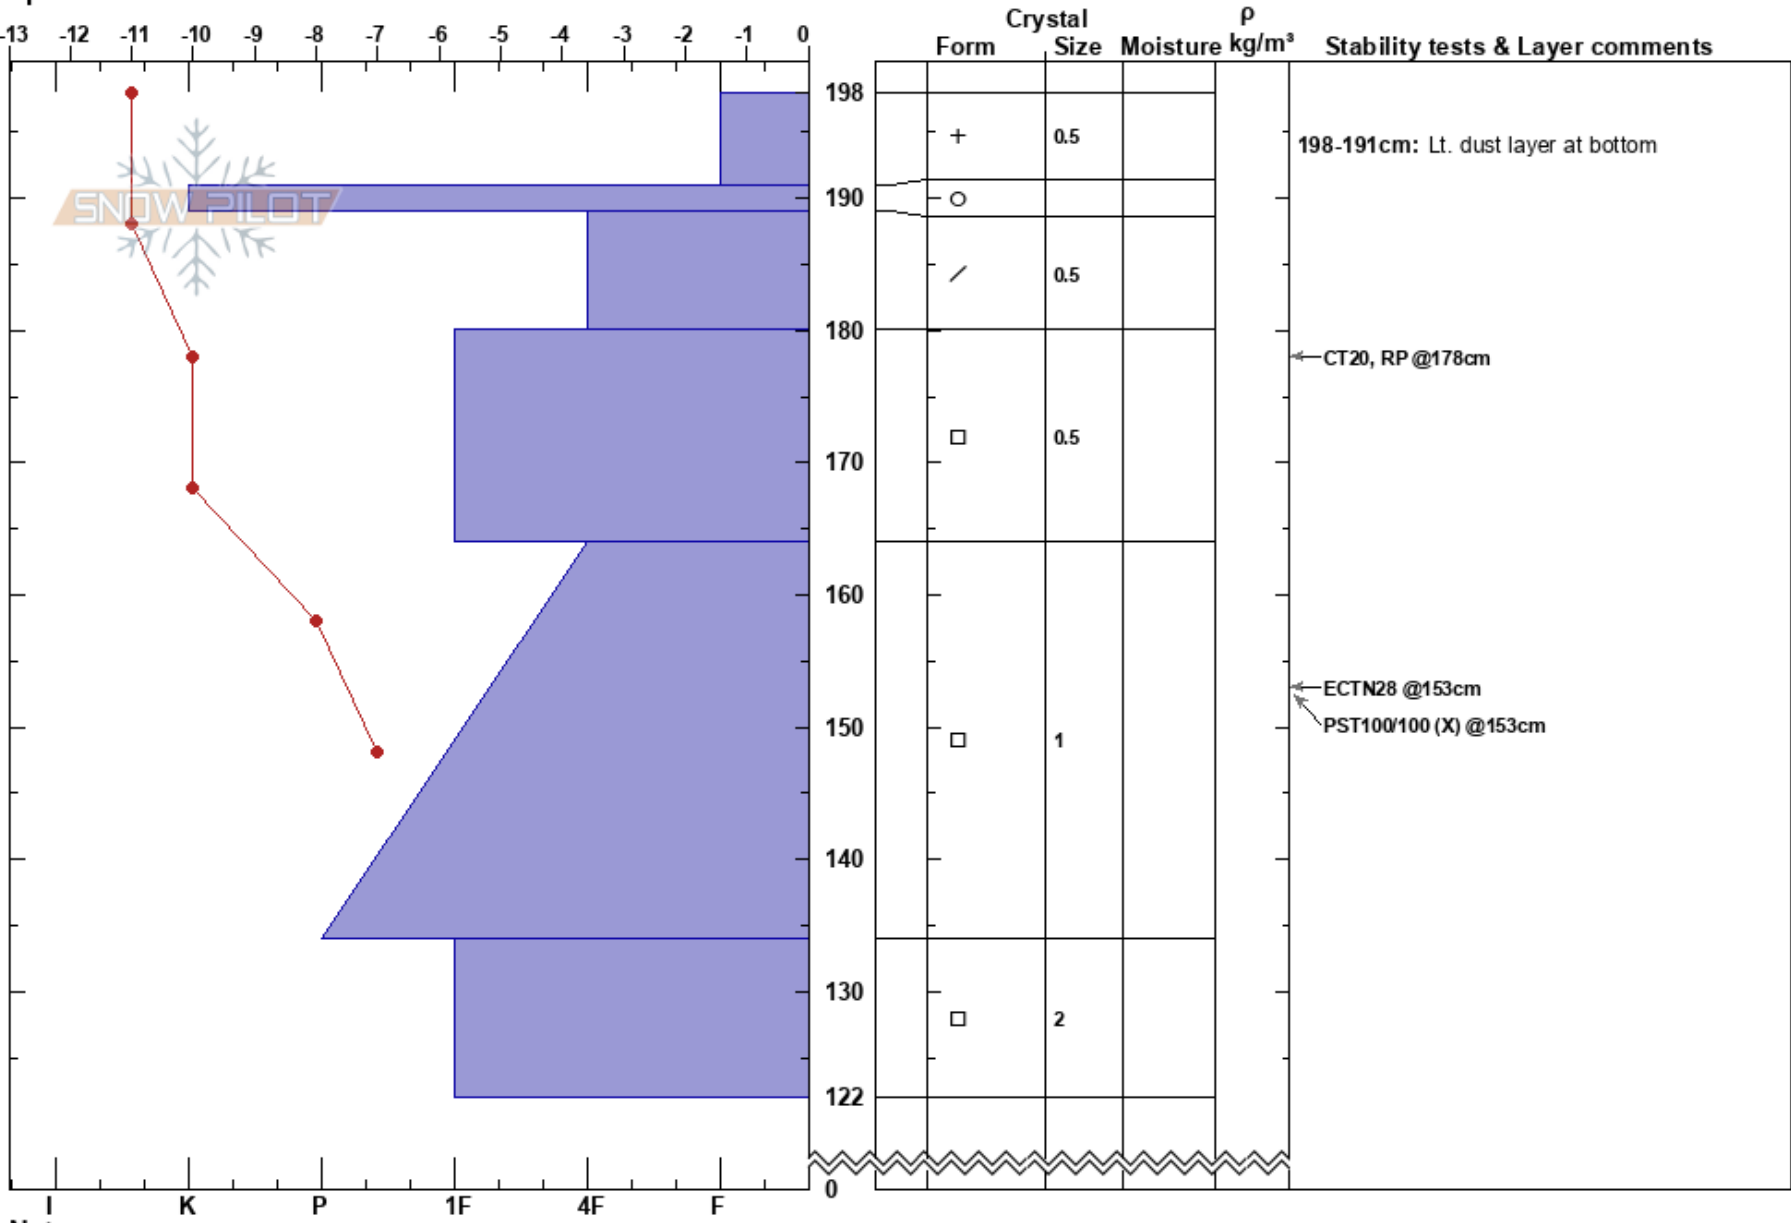

Mt. Trelease #2
 Loveland Ski Area
 CO
 Elevation: 11846 ft
 Aspect: 90°
 Specifics:

Ben Butler
 04/05/2023 - 12:58pm
 Co-ord: 39.68962N, -105.89475W
 Slope Angle: 20°
 Wind Loading: yes

Stability: **HS: 198**
 Air Temperature: -12°C **PF: 8**
 Sky Cover: BKN **PS: 20**
 Precipitation: S-1
 Wind: NW Calm
 198-191cm: Lt. dust layer at bottom
 164-134cm: Problematic layer