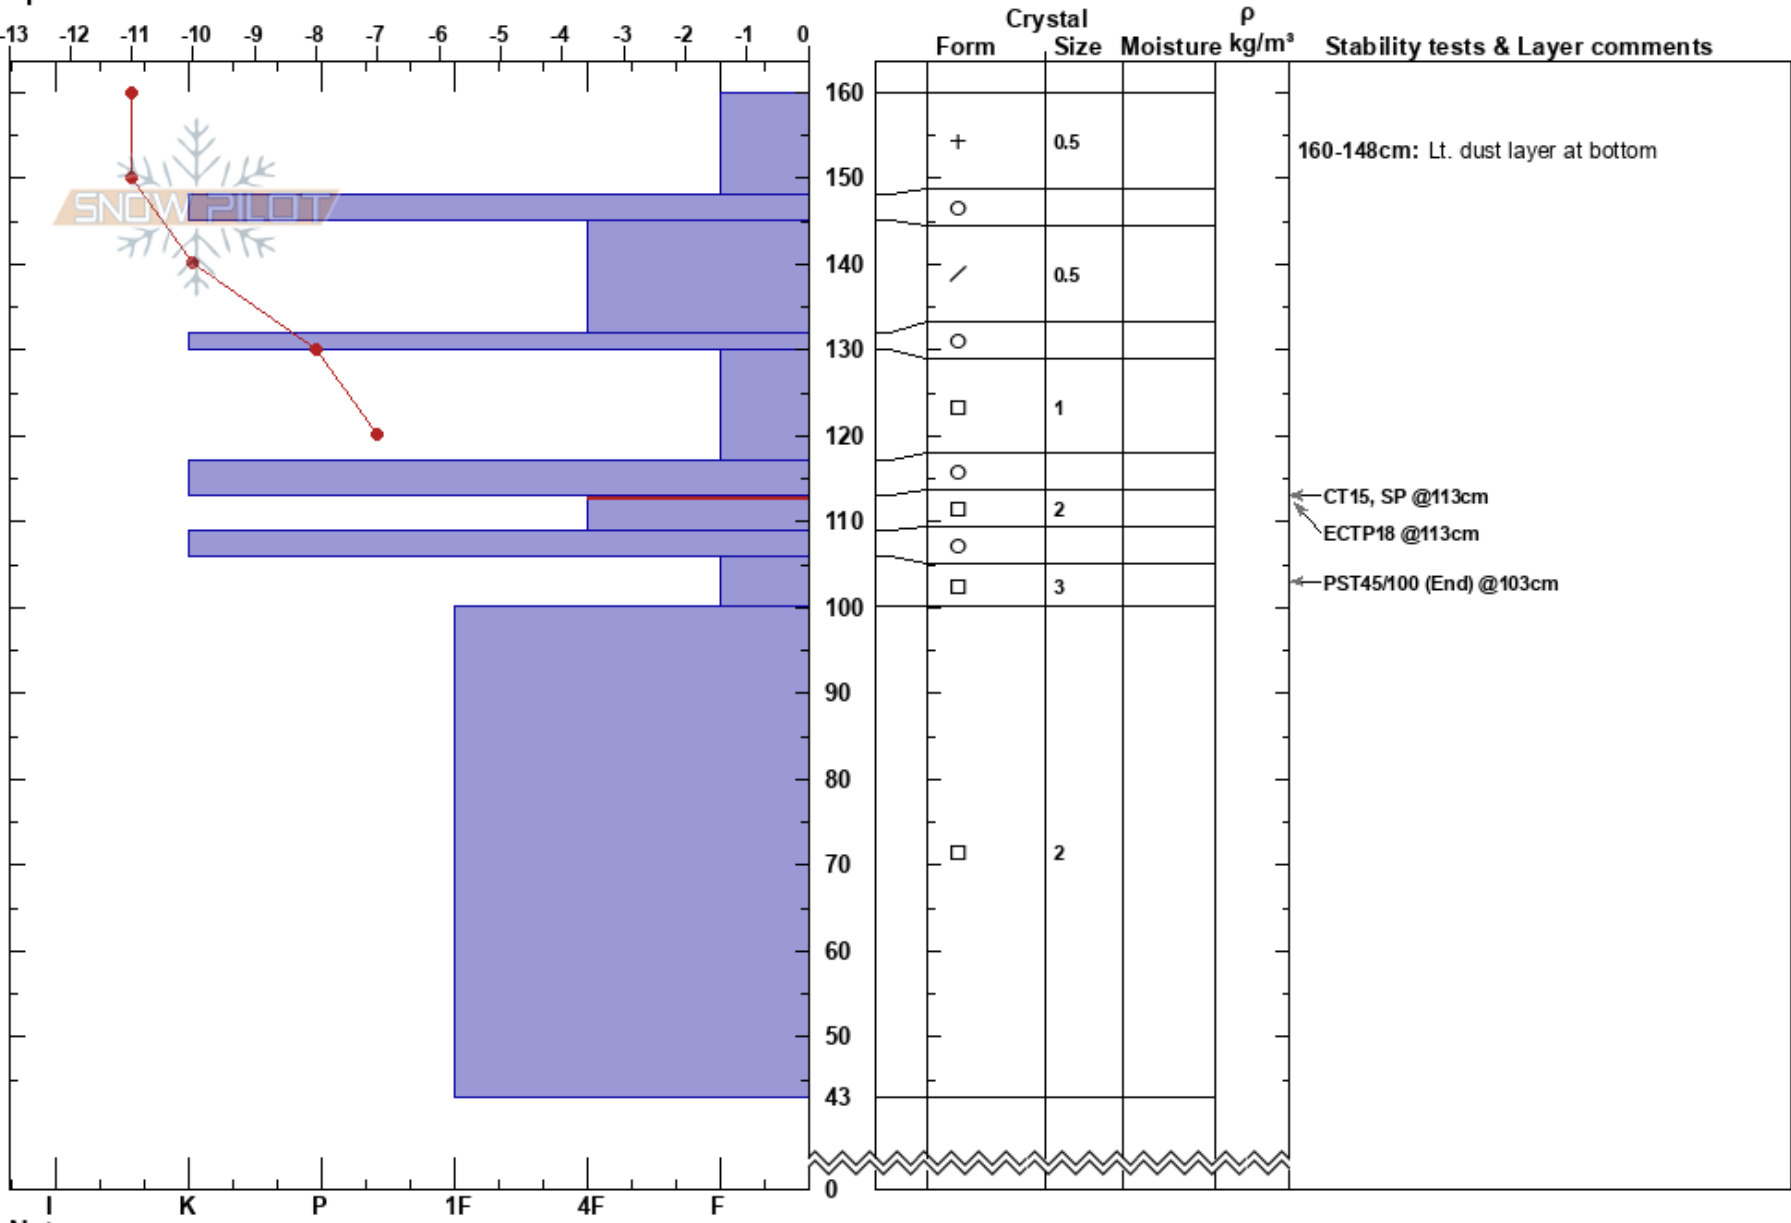

Mt. Trelease #1
 Loveland Ski Area
 CO
 Elevation: 11800 ft
 Aspect: 150°
 Specifics:

Ben Butler
 04/05/2023 - 10:44am
 Co-ord: 39.68846N, -105.89665W
 Slope Angle: 22°
 Wind Loading: yes

Stability: **HS: 160**
 Air Temperature: -14°C **PF: 20**
 Sky Cover: BKN **PS: 6**
 Precipitation: S-1
 Wind: SW Calm
 Layer Notes:
 160-148cm: Lt. dust layer at bottom
 113-109cm: Problematic layer