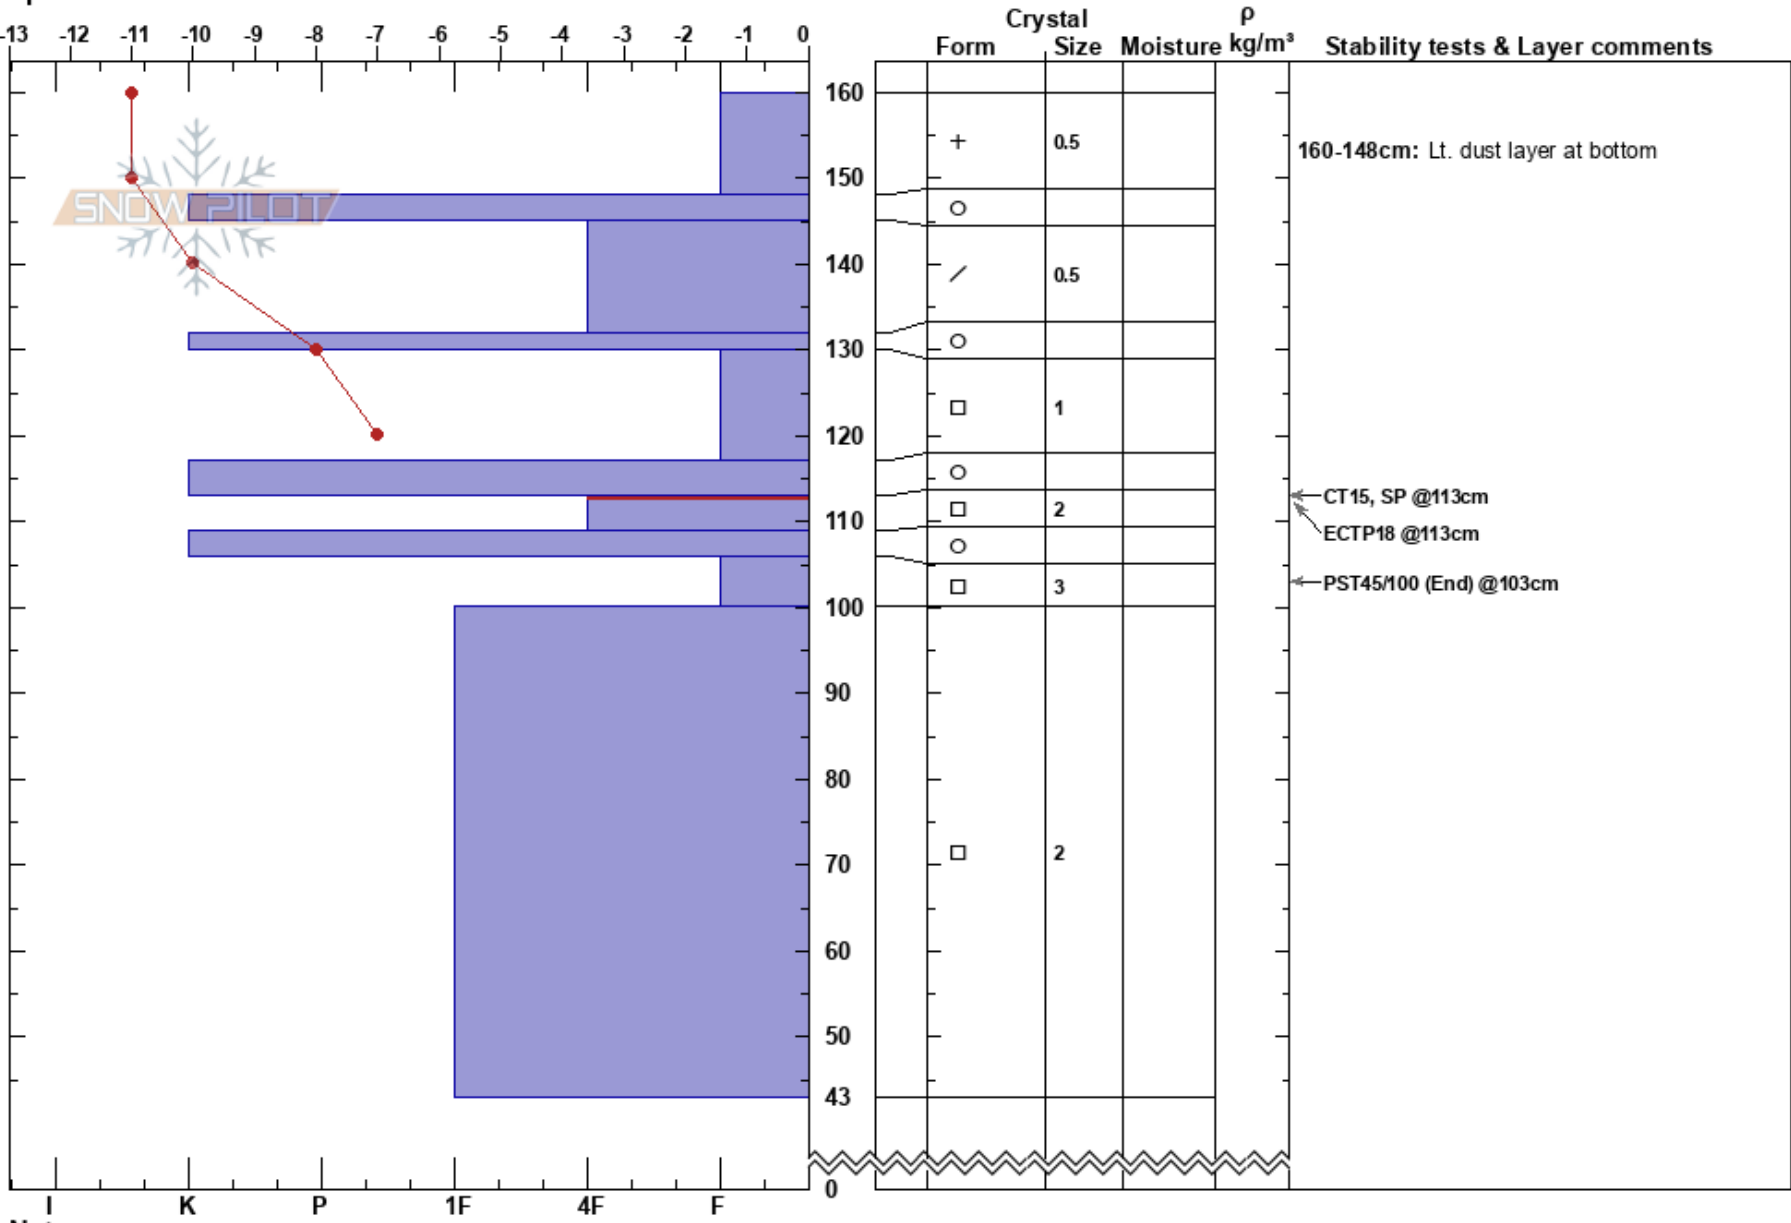

Mt. Trelease #1
 Loveland Ski Area
 CO
Elevation: 11800 ft
Aspect: 150°
Specifics:

Ben Butler
 04/05/2023 - 10:44am
Co-ord: 39.68846N, -105.89665W
Slope Angle: 22°
Wind Loading: yes

Stability:
Air Temperature: -14°C
Sky Cover: BKN
Precipitation: S-1
Wind: SW Calm

HS: 160
PF: 20
PS: 6

Layer Notes:
 160-148cm: Lt. dust layer at bottom
 113-109cm: Problematic layer

Notes: