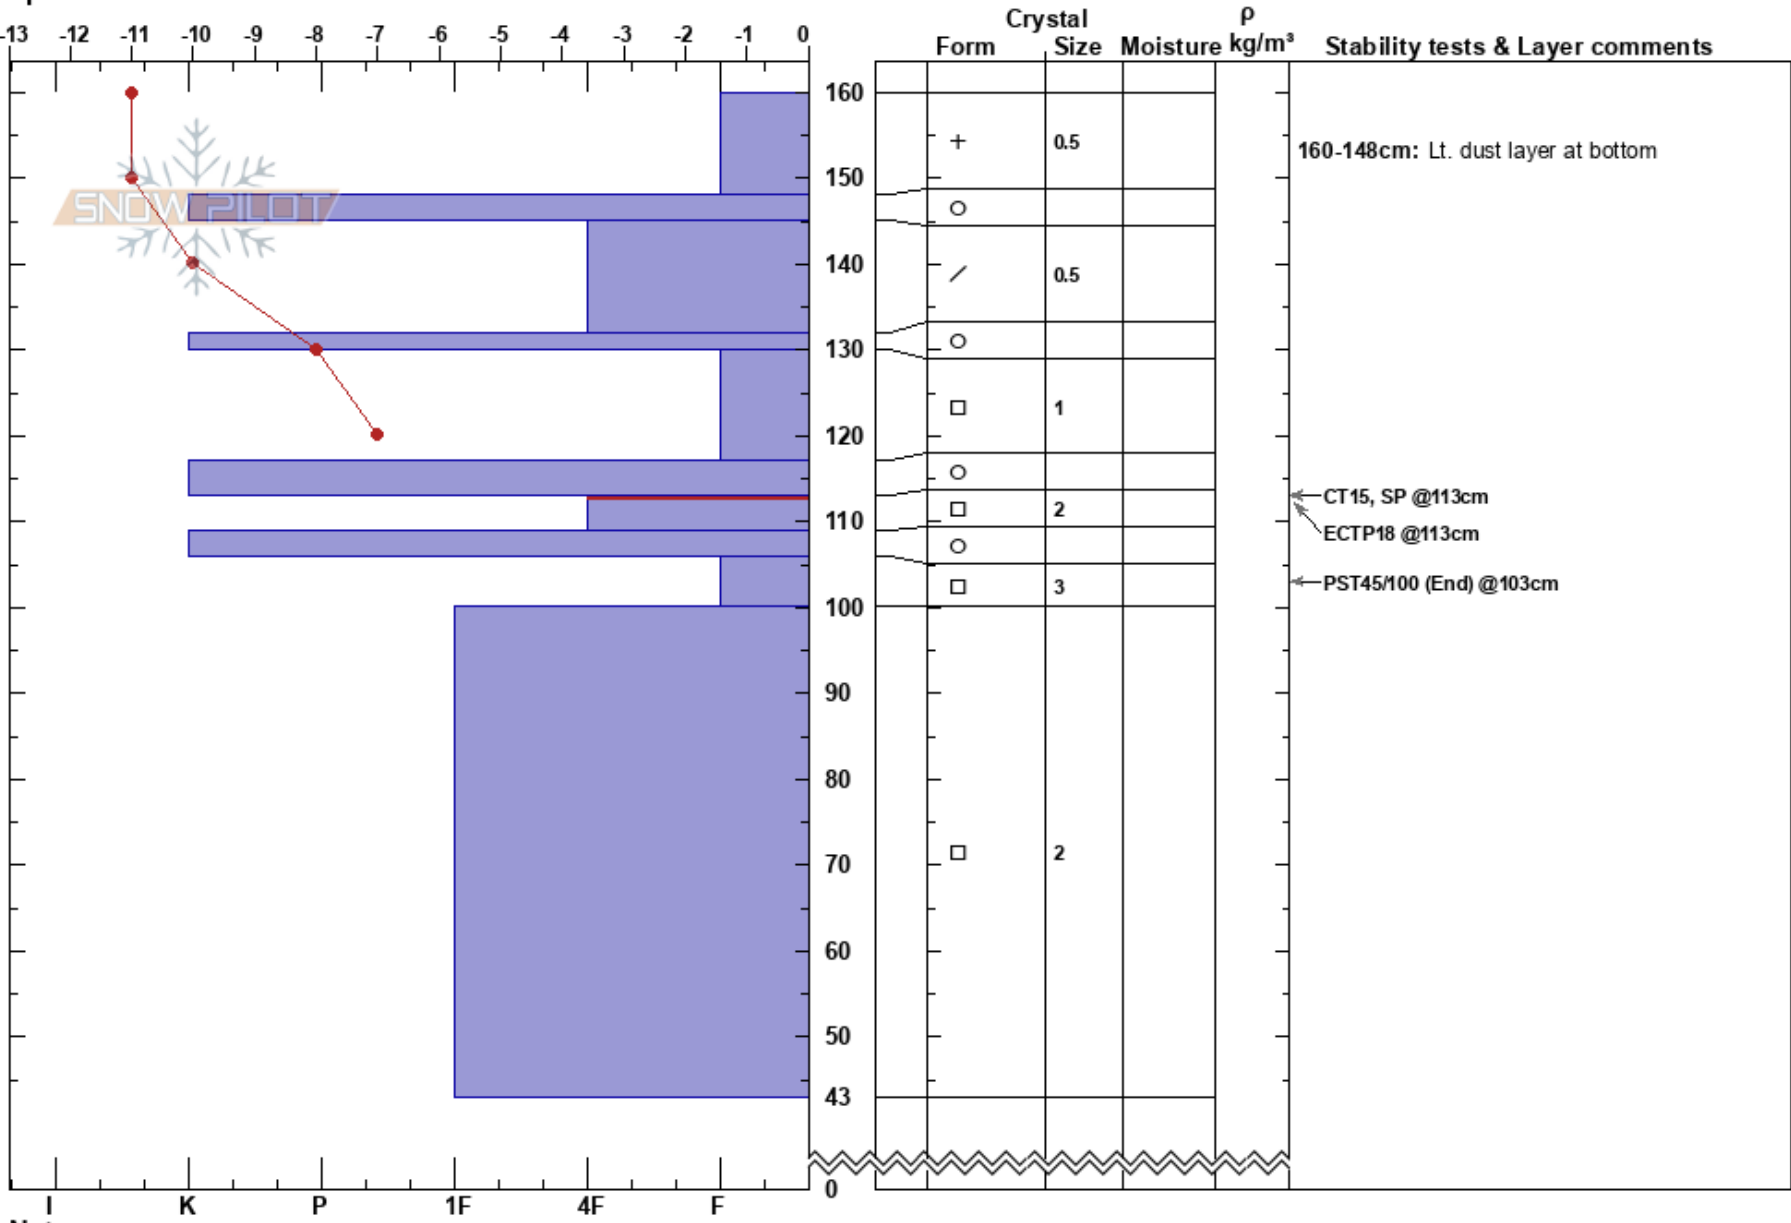

Mt. Trelease #1  
 Loveland Ski Area  
 CO  
 Elevation: 11800 ft  
 Aspect: 150°  
 Specifics:

Ben Butler  
 04/05/2023 - 10:44am  
 Co-ord: 39.68846N, -105.89665W  
 Slope Angle: 22°  
 Wind Loading: yes

Stability: **HS: 160**  
 Air Temperature: -14°C **PF: 20**  
 Sky Cover: BKN **PS: 6**  
 Precipitation: S-1  
 Wind: SW Calm  
 Layer Notes:  
 160-148cm: Lt. dust layer at bottom  
 113-109cm: Problematic layer