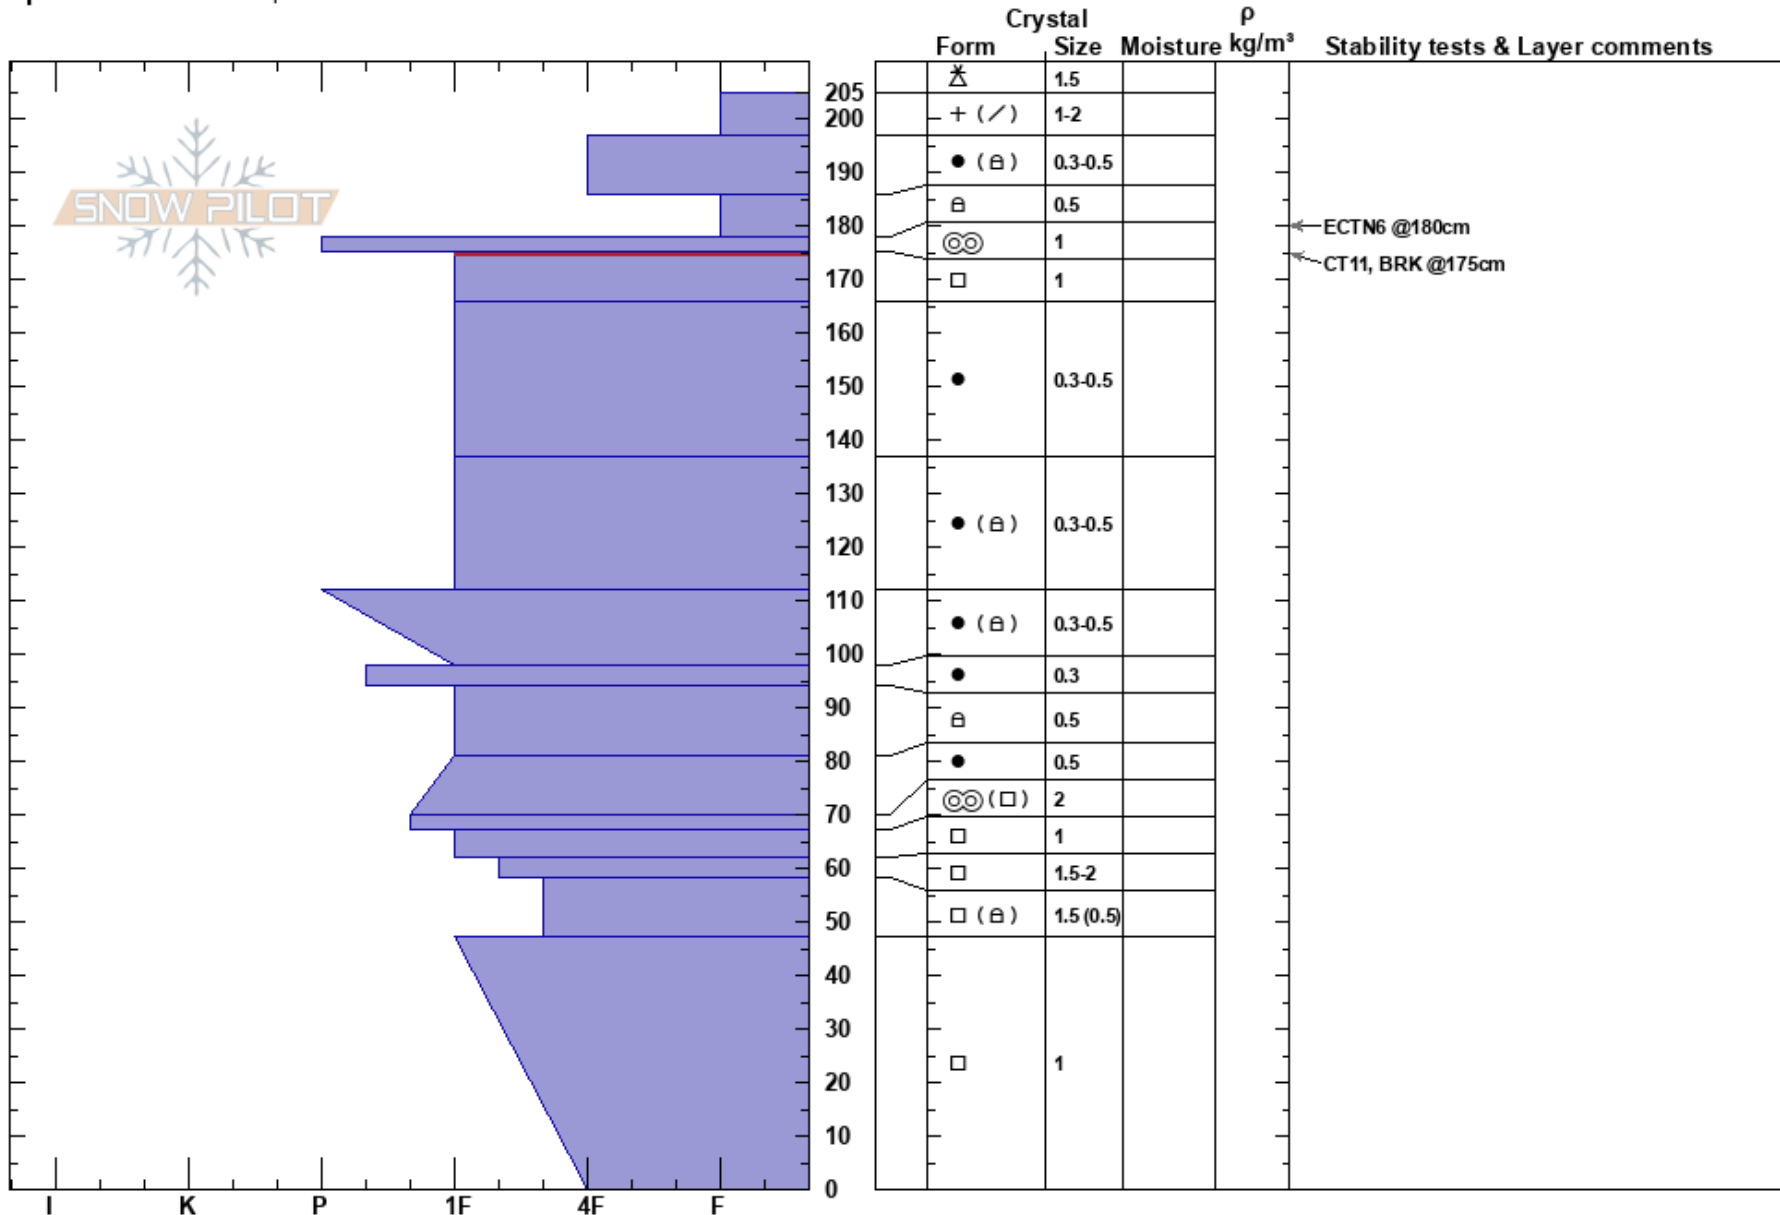

54-3
 Lewis Range
 MT
 Elevation: 5000 ft
 Aspect: N
 Specifics: We skied slope

Zachary Miller
 04/05/2023 - 1:00pm
 Co-ord: 48.70559N, -113.77510W
 Slope Angle: 38°
 Wind Loading: no

Stability: Good
 Air Temperature:
 Sky Cover: OVC
 Precipitation: S-1
 Wind: Calm

HS:205
 PF: 30 175-166cm: Problematic layer
 PS: 8

Layer Notes:

Notes: Quick pit profile from 54-3 lower flanks