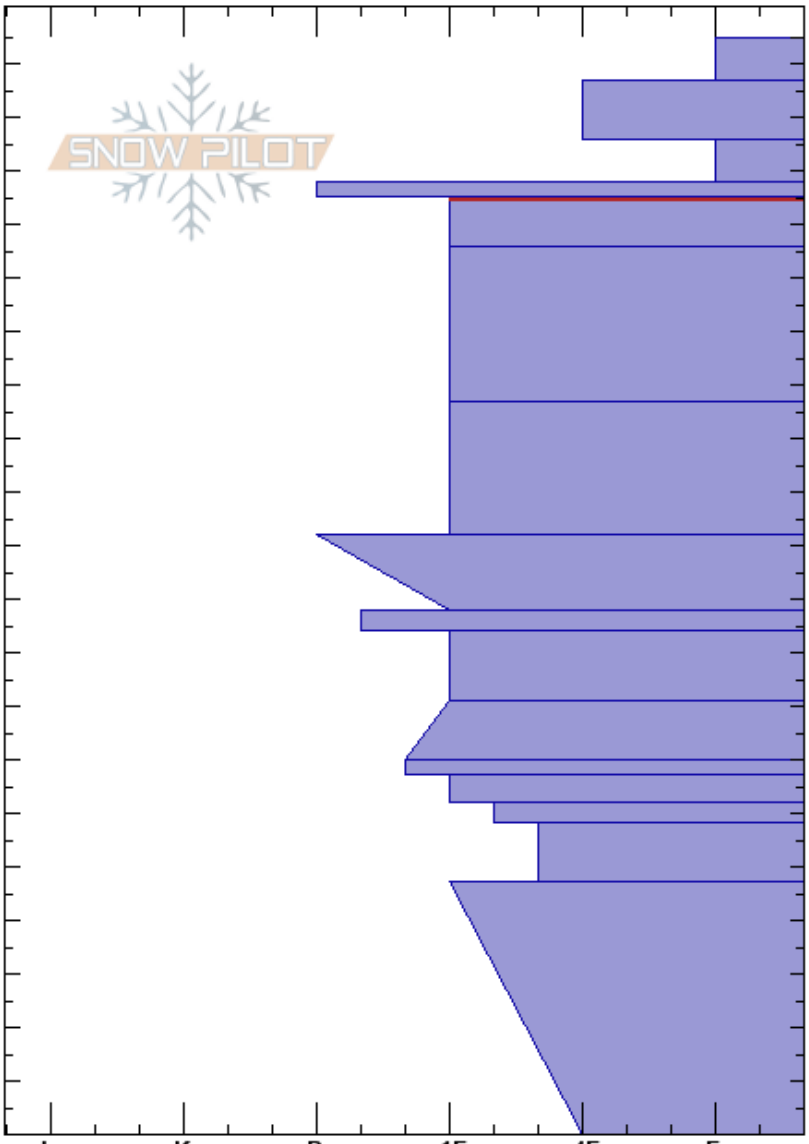

54-3  
 Lewis Range  
 MT  
 Elevation: 5000 ft  
 Aspect: N  
 Specifics: We skied slope

Zachary Miller  
 04/05/2023 - 1:00pm  
 Co-ord: 48.70559N, -113.77510W  
 Slope Angle: 38°  
 Wind Loading: no

Stability: Good  
 Air Temperature:  
 Sky Cover: OVC  
 Precipitation: S-1  
 Wind: Calm

HS:205  
 PF: 30 175-166cm: Problematic layer  
 PS: 8

Layer Notes:

Depth (cm)	Crystal Form	Crystal Size	Moisture	$\rho$ kg/m <sup>3</sup>	Stability tests & Layer comments
205	✕	1.5			
200	+ ( / )	1-2			
190	• (⊖)	0.3-0.5			
180	⊖	0.5			← ECTN6 @180cm
180	⊙⊙	1			← CT11, BRK @175cm
170	□	1			
150	•	0.3-0.5			
120	• (⊖)	0.3-0.5			
110	• (⊖)	0.3-0.5			
100	•	0.3			
90	⊖	0.5			
80	•	0.5			
70	⊙⊙ (□)	2			
70	□	1			
60	□	1.5-2			
50	□ (⊖)	1.5 (0.5)			
20	□	1			

Notes: Quick pit profile from 54-3 lower flanks