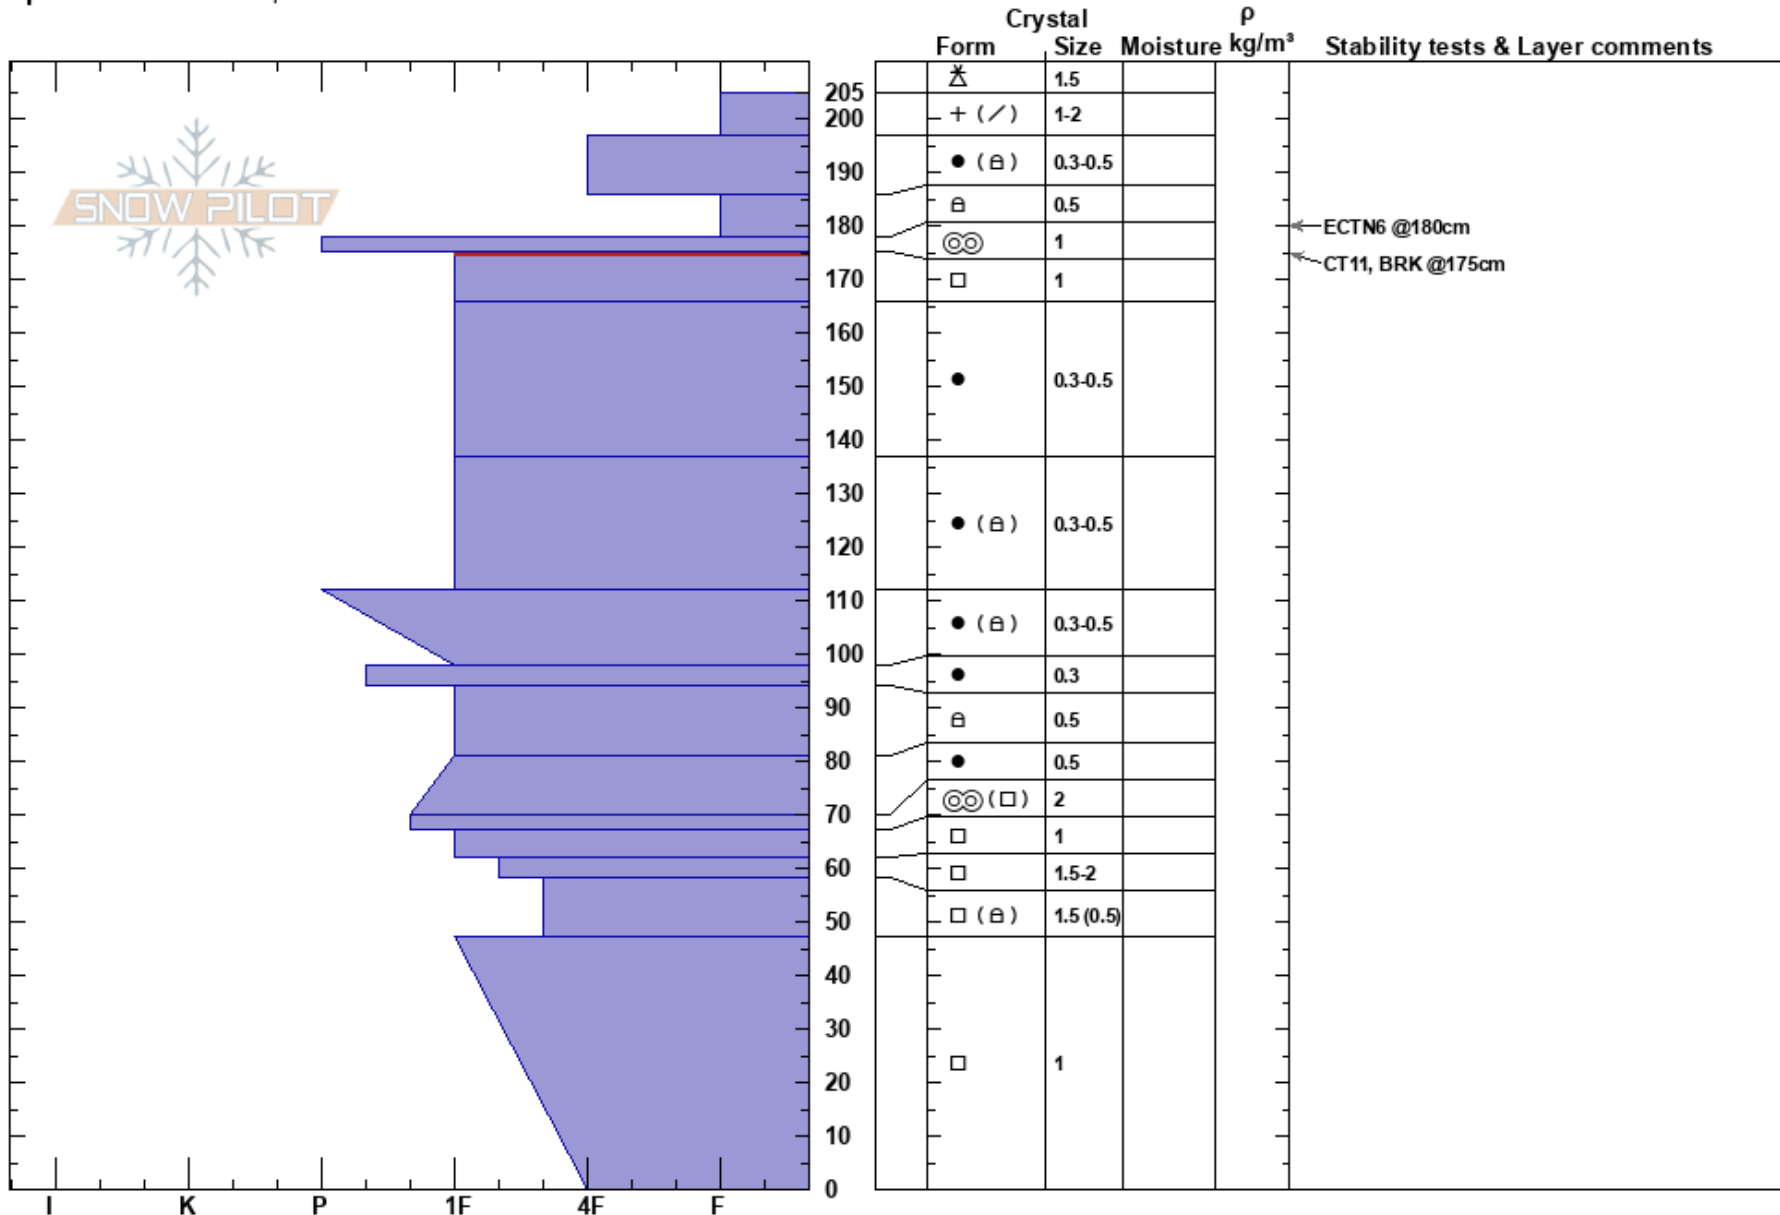

54-3  
 Lewis Range  
 MT  
 Elevation: 5000 ft  
 Aspect: N  
 Specifics: We skied slope

Zachary Miller  
 04/05/2023 - 1:00pm  
 Co-ord: 48.70559N, -113.77510W  
 Slope Angle: 38°  
 Wind Loading: no

Stability: Good  
 Air Temperature:  
 Sky Cover: OVC  
 Precipitation: S-1  
 Wind: Calm

HS:205  
 PF: 30 175-166cm: Problematic layer  
 PS: 8

Layer Notes:

Notes: Quick pit profile from 54-3 lower flanks