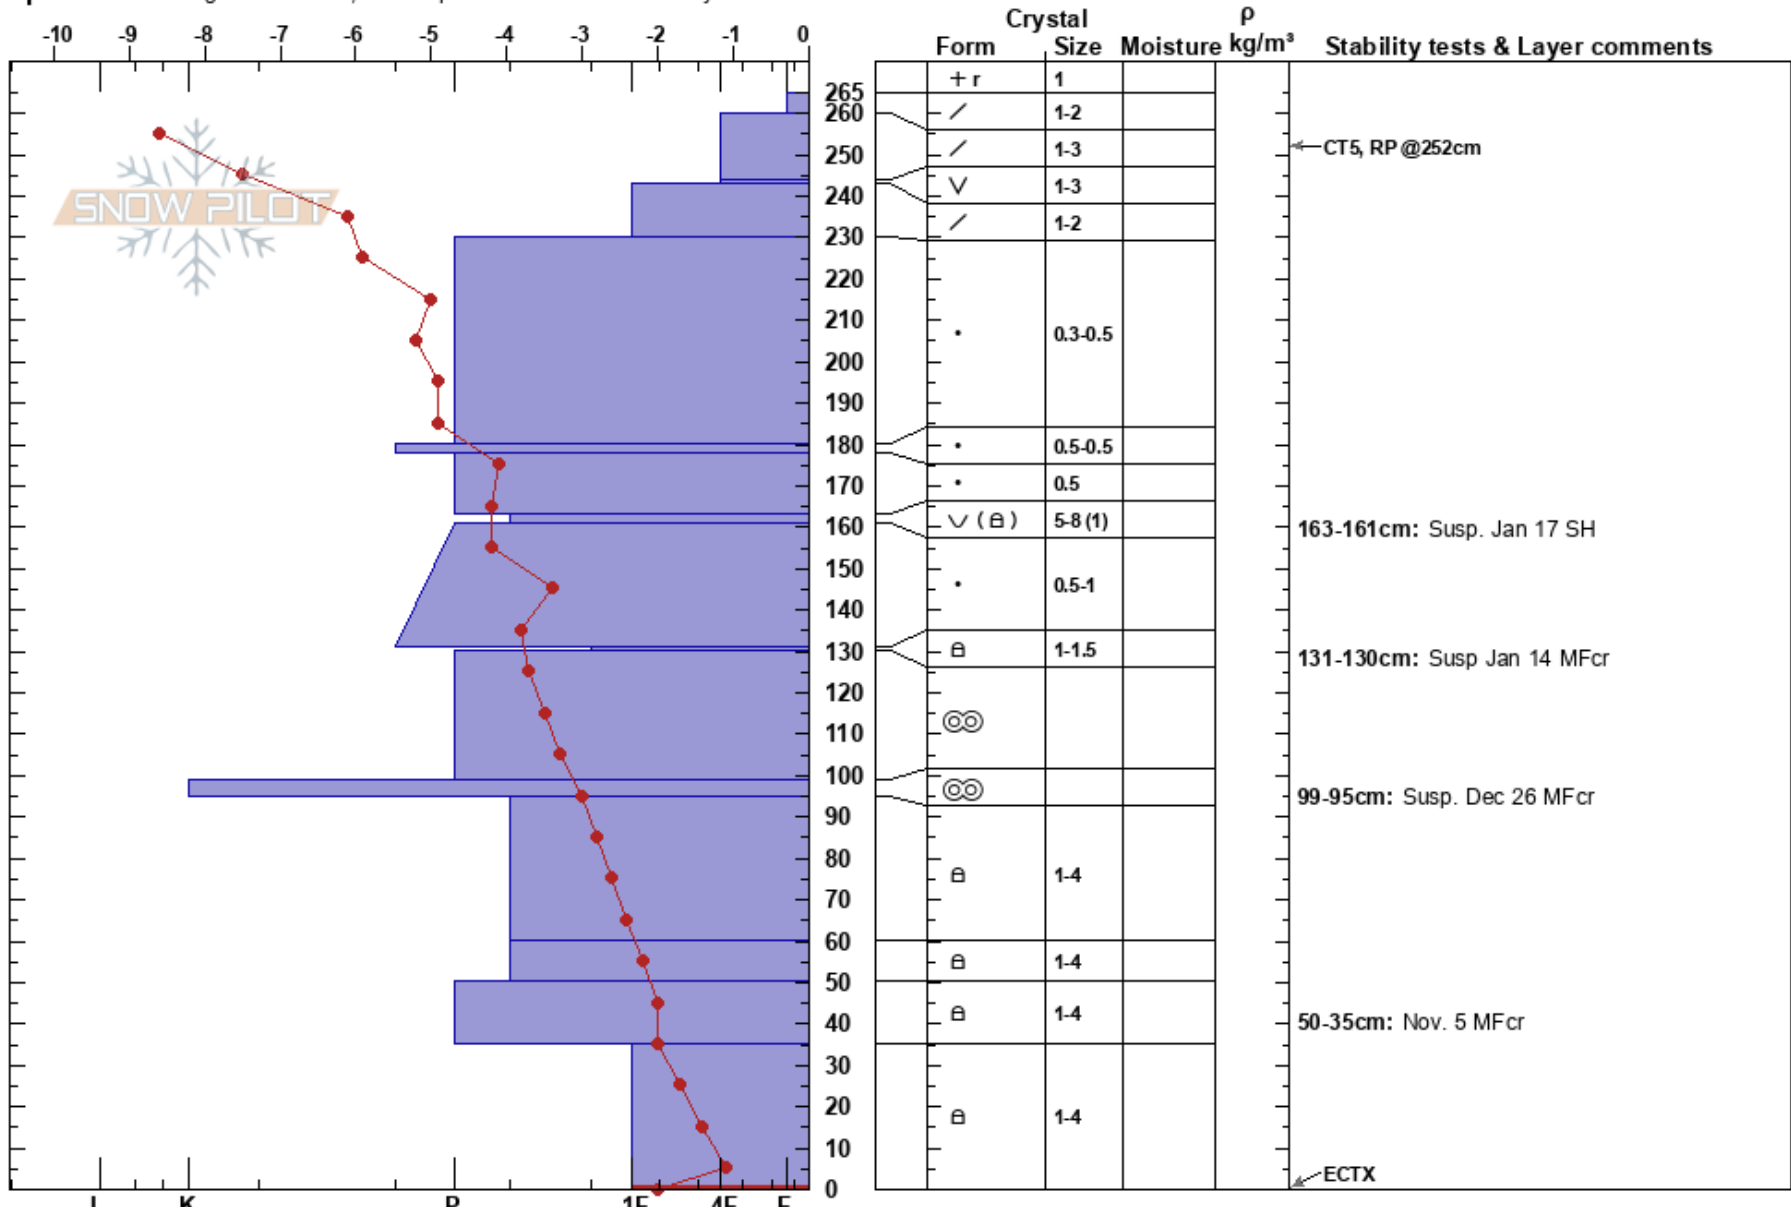

Summit Wx Full
 Selkirks
 BC
 Elevation: 1933 m
 Aspect: 50°

Greg Barnhouse
 05/04/2023 - 10:15
 Co-ord: 49.43912N, -117.15489W
 Slope Angle: 20°
 Wind Loading:

Stability:
 Air Temperature: -2°C
 Sky Cover: FEW
 Precipitation: NO
 Wind: Calm

HS:265
 PF: 35
 163-161cm: Susp. Jan 17 SH
 131-130cm: Susp Jan 14 MFcr
 99-95cm: Susp. Dec 26 MFcr
 50-35cm: Nov. 5 MFcr
 35-0cm: Problematic layer

Specifics: Pit dug in a Ski Area; Pit is representative of backcountry

Notes: Obs: JWM, GB, CP
 Site: sheltered BTL clearing