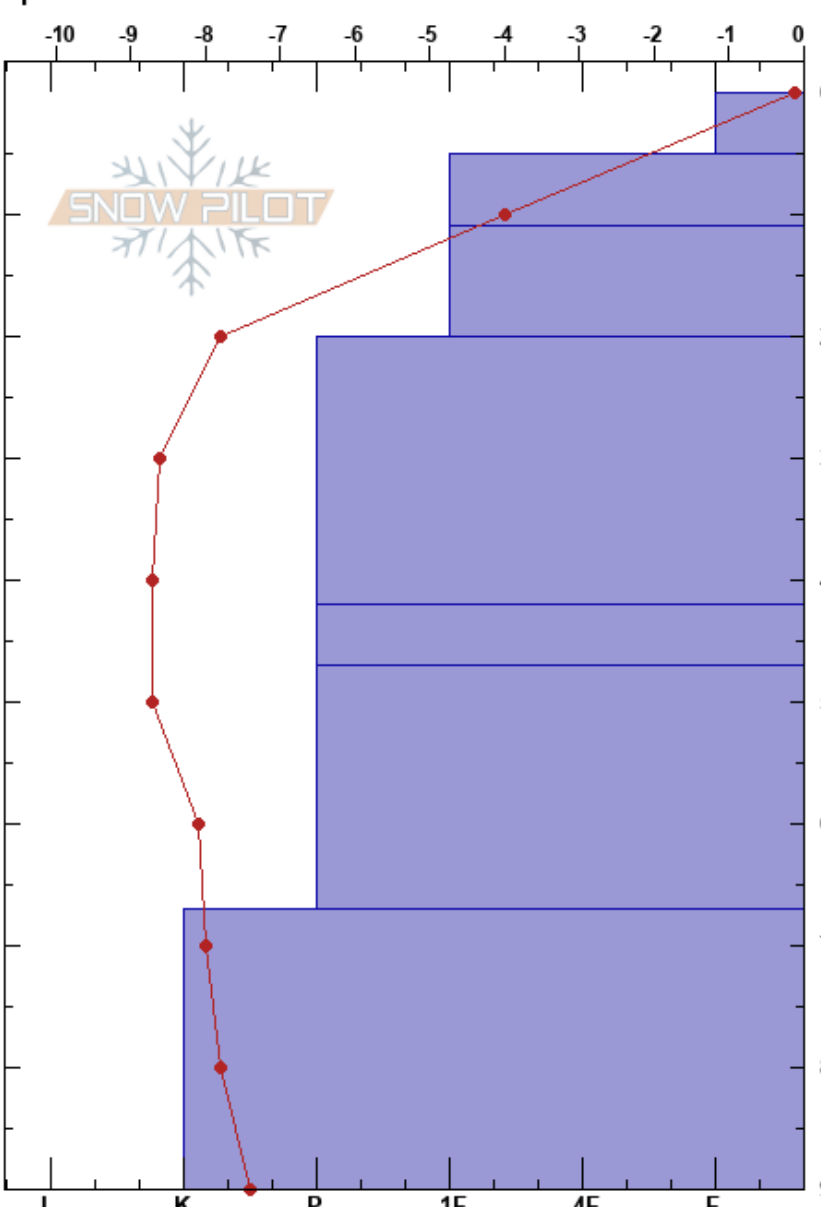

s of airport T-pass  
 Chugach Range  
 AK  
 Elevation: 1200 m  
 Aspect: NE  
 Specifics:

Jackson Kramer  
 04/04/2023 - 3:30pm  
 Co-ord: 61.16085N, -145.65323W  
 Slope Angle: 15°  
 Wind Loading:

Stability:  
 Air Temperature:  
 Sky Cover: OVC  
 Precipitation: S1  
 Wind:

Layer Notes:

Form	Crystal Size	Moisture	$\rho$ kg/m <sup>3</sup>	Stability tests & Layer comments
+	8			
+	6			
/	4-6			
/	2-4			← CT12, BRK @11cm
•	1.5			
•	1			
•	0.5			
•	0.3			

Notes: