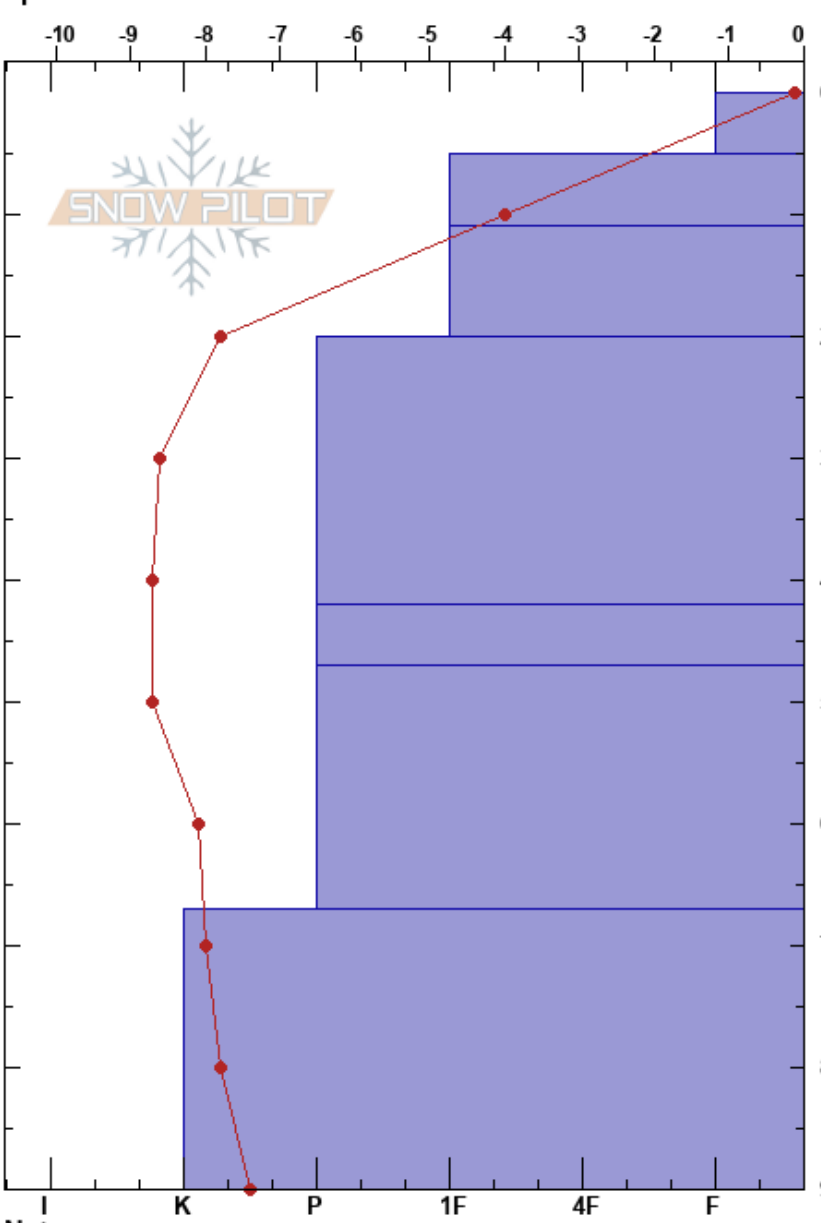

s of airport T-pass
 Chugach Range
 AK
 Elevation: 1200 m
 Aspect: NE
 Specifics:

Jackson Kramer
 04/04/2023 - 3:30pm
 Co-ord: 61.16085N, -145.65323W
 Slope Angle: 15°
 Wind Loading:

Stability:
 Air Temperature:
 Sky Cover: OVC
 Precipitation: S1
 Wind:

Layer Notes:

Form	Crystal Size	Moisture	ρ kg/m ³	Stability tests & Layer comments
+	8			
+	6			
/	4-6			
/	2-4			← CT12, BRK @11cm
•	1.5			
•	1			
•	0.5			
•	0.3			

Notes: