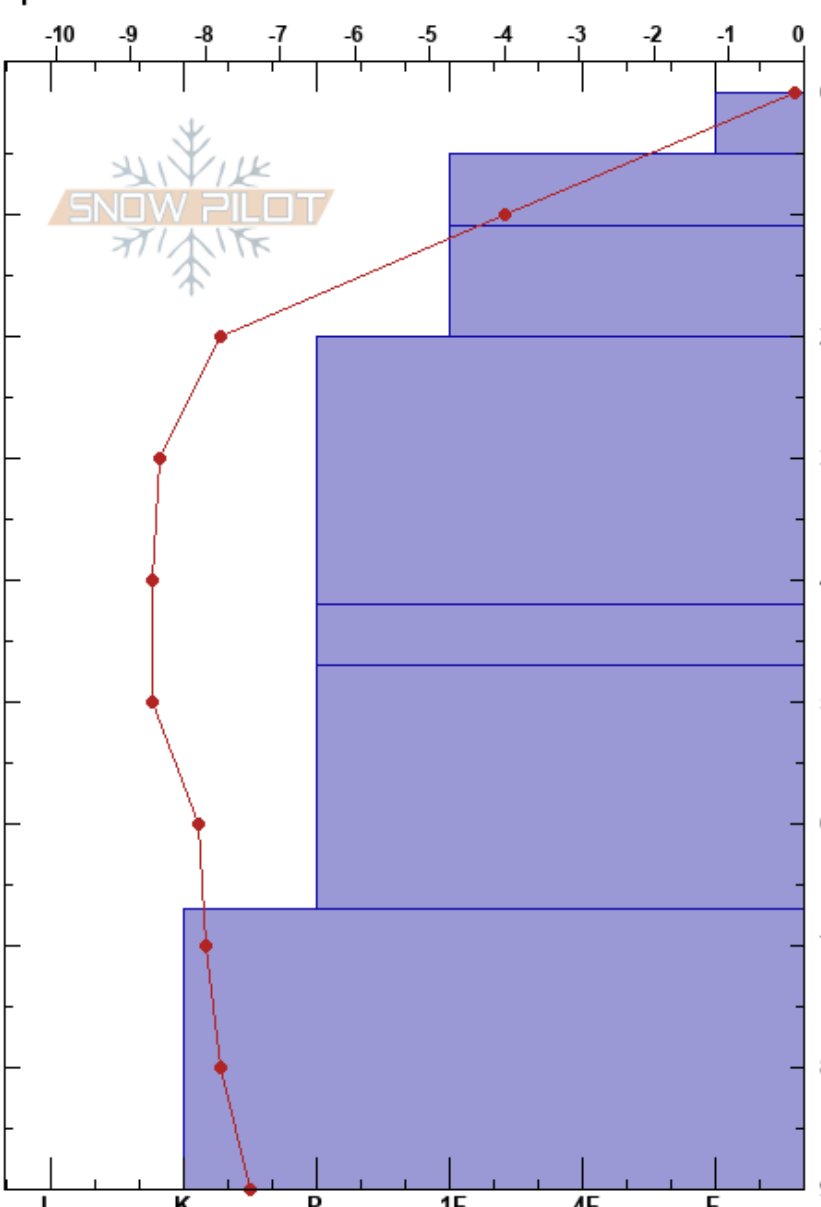

s of airport T-pass
 Chugach Range
 AK
 Elevation: 1200 m
 Aspect: NE
 Specifics:

Jackson Kramer
 04/04/2023 - 3:30pm
 Co-ord: 61.16085N, -145.65323W
 Slope Angle: 15°
 Wind Loading:

Stability:
 Air Temperature:
 Sky Cover: OVC
 Precipitation: S1
 Wind:

Layer Notes:

Form	Crystal		ρ kg/m ³	Stability tests & Layer comments
	Size	Moisture		
+	8			
+	6			
/	4-6			
/	2-4			← CT12, BRK @11cm
•	1.5			
•	1			
•	0.5			
•	0.3			

Notes: