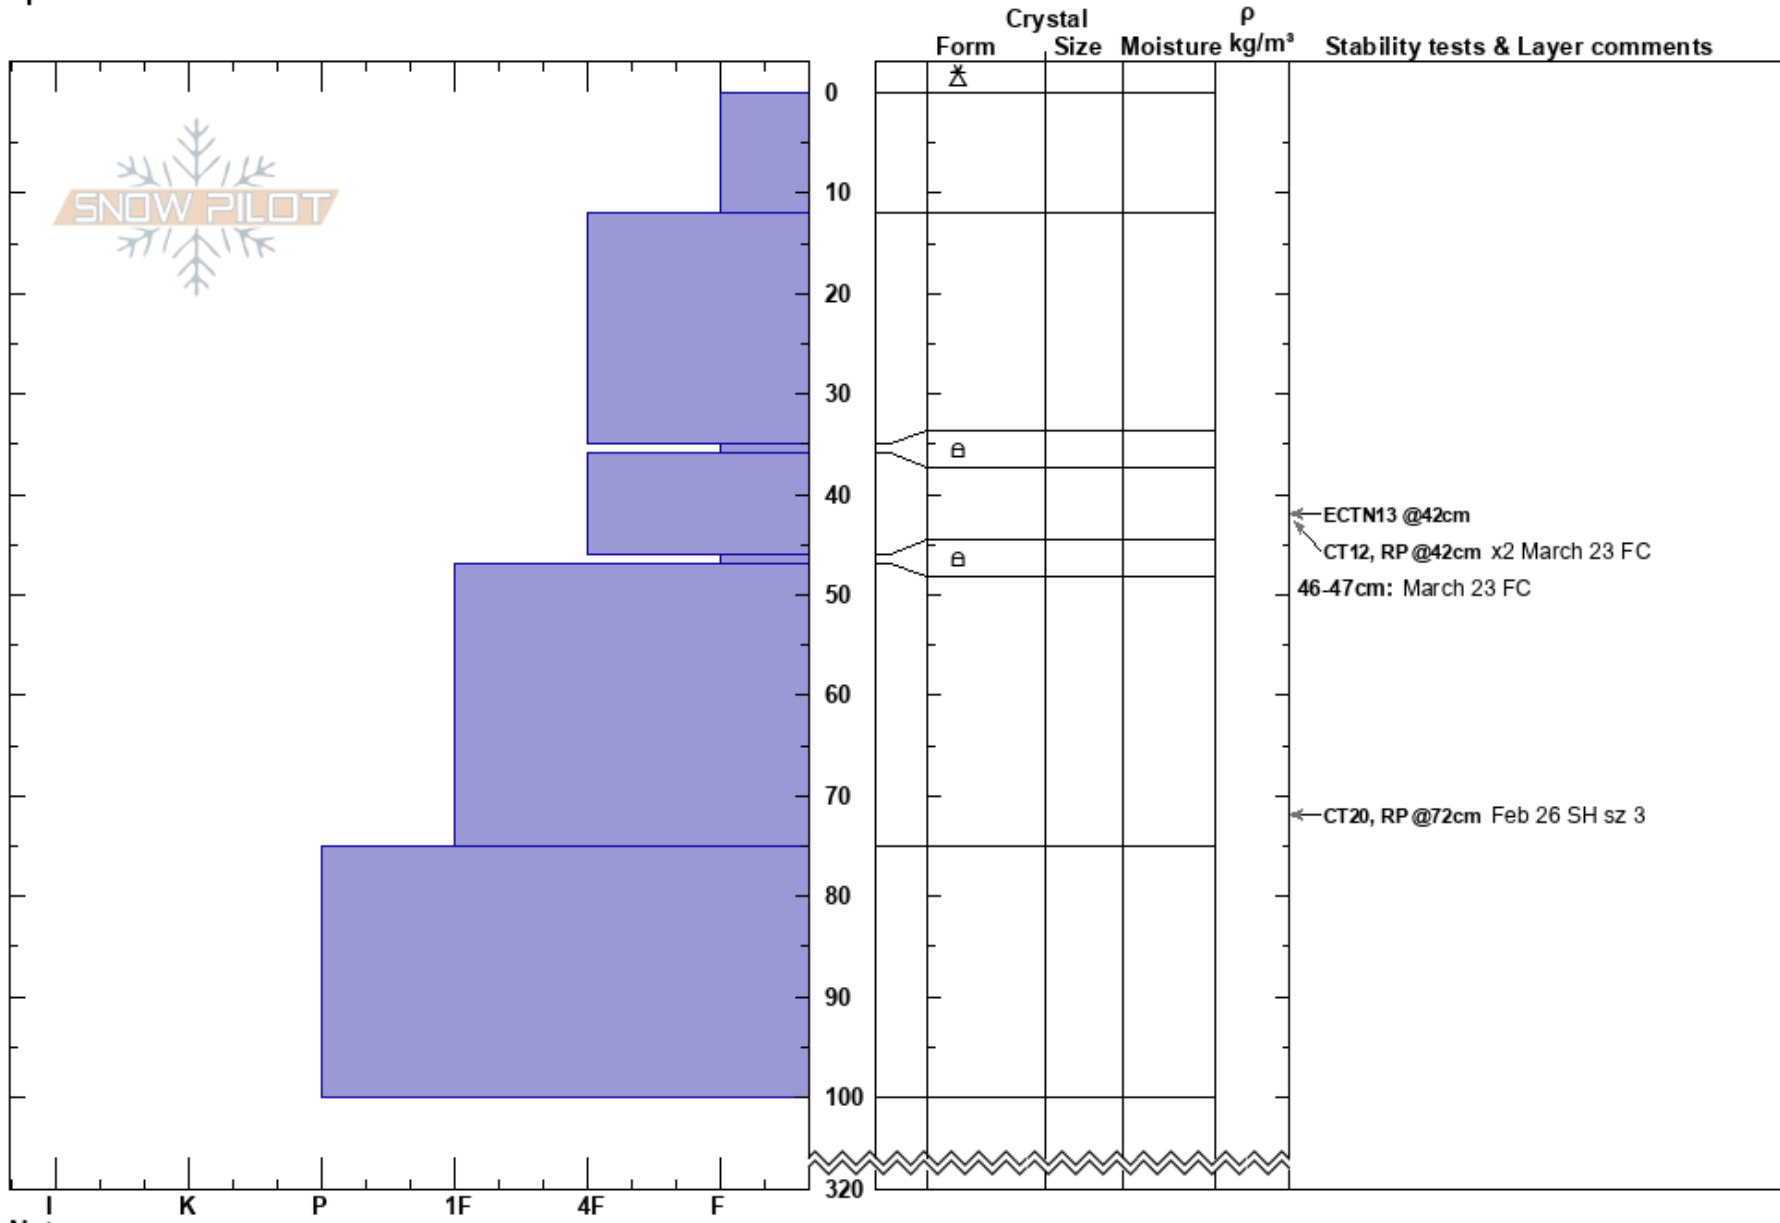

Fifteen Dolla
 Monashee
 BC
 Elevation: 1950 m
 Aspect: NE
 Specifics:

Mustang Powder
 04/04/2023 - 13:30
 Co-ord:
 Slope Angle: 30°
 Wind Loading:

Stability:
 Air Temperature:
 Sky Cover: BKN
 Precipitation: S1
 Wind: N

HS:320
 PF: 40
 PS: 25
 46-47cm: March 23 FC
 46-47cm: Problematic layer

Notes: