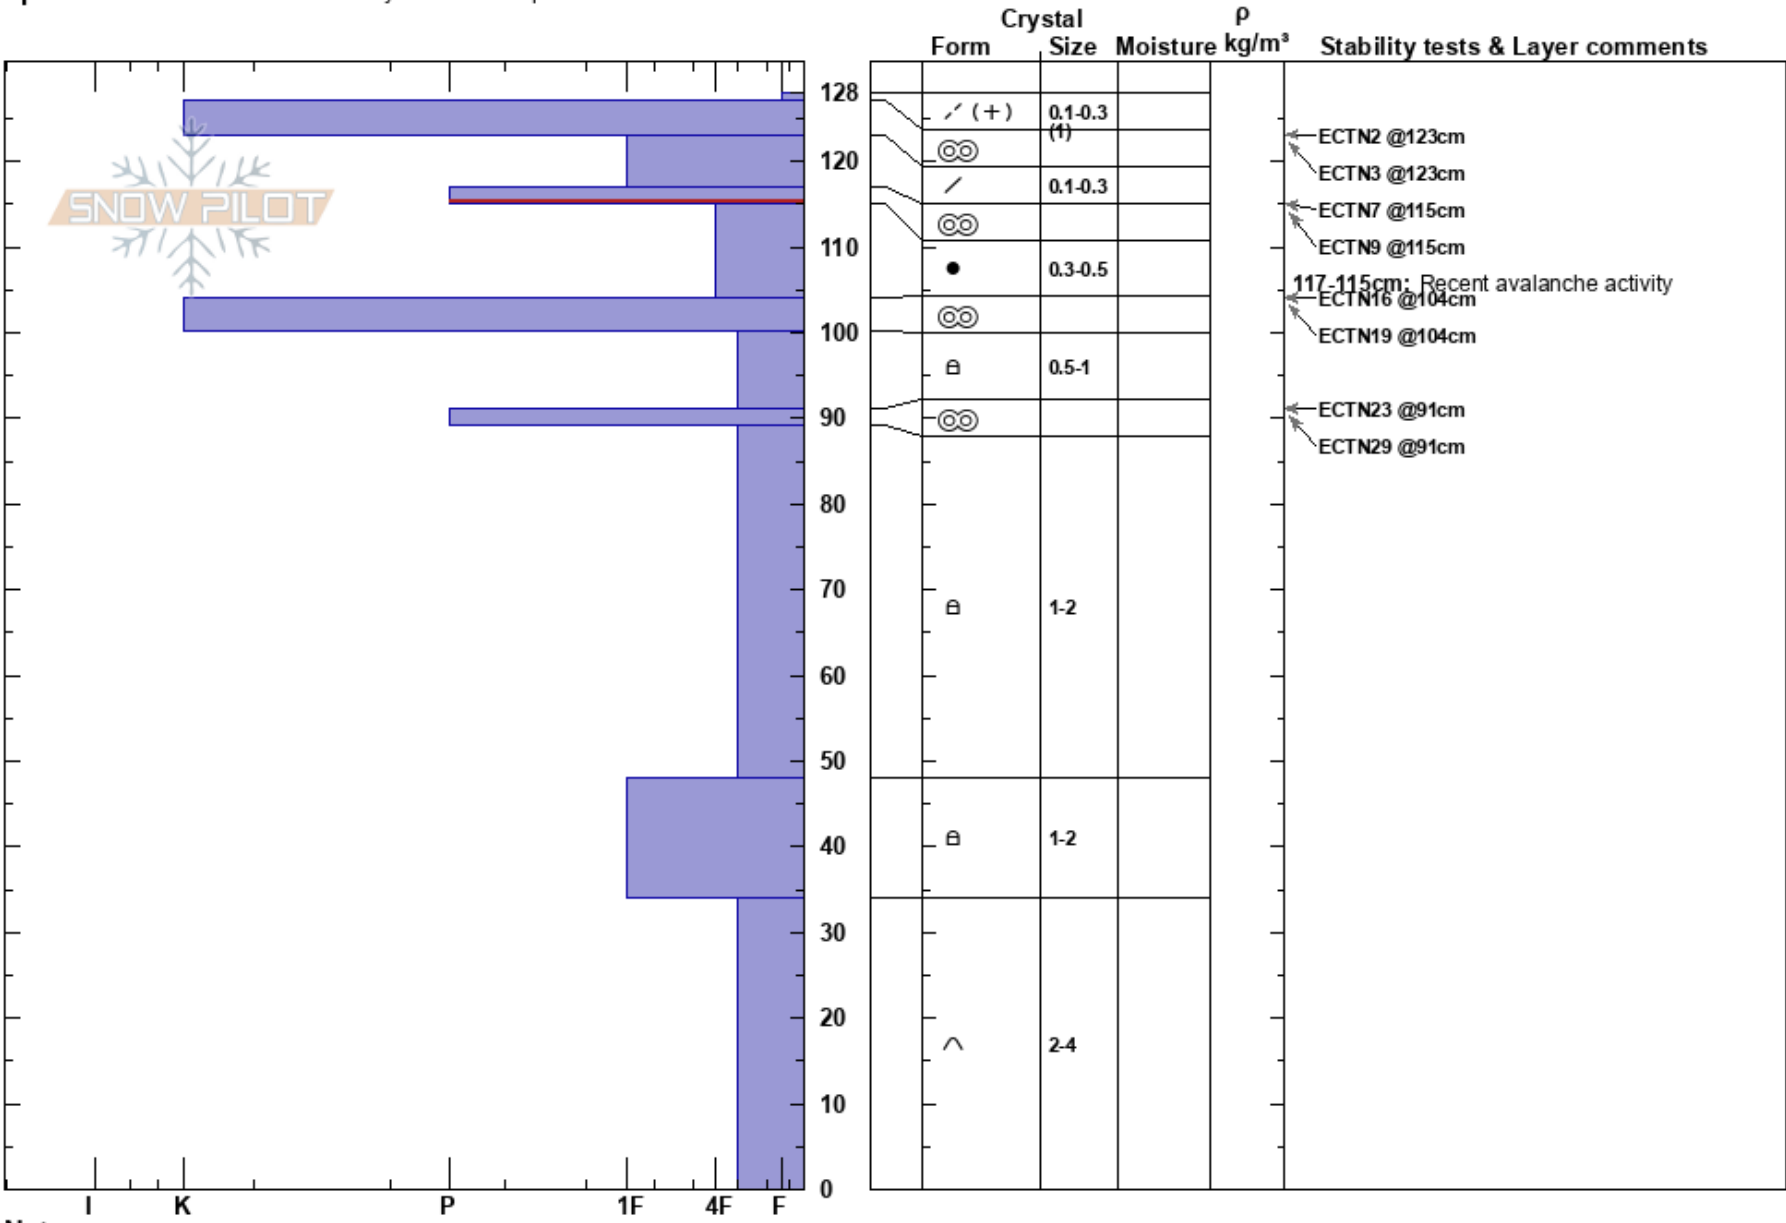

Vega Bowl
 Vail/Summit County
 CO
Elevation: 11800 ft
Aspect: S
Specifics: Recent avalanche activity on similar slopes

Andrew McWilliams
 04/04/2023 - 1:00pm
Co-ord: 39.54422N, -105.91914W
Slope Angle:
Wind Loading: yes

Stability:
Air Temperature: 11°F
Sky Cover: OVC
Precipitation: S-1
Wind: W Moderate

HS: 128
PF: 50
PS: 1
 117-115cm: Recent avalanche activity
 117-115cm: Problematic layer

Notes: