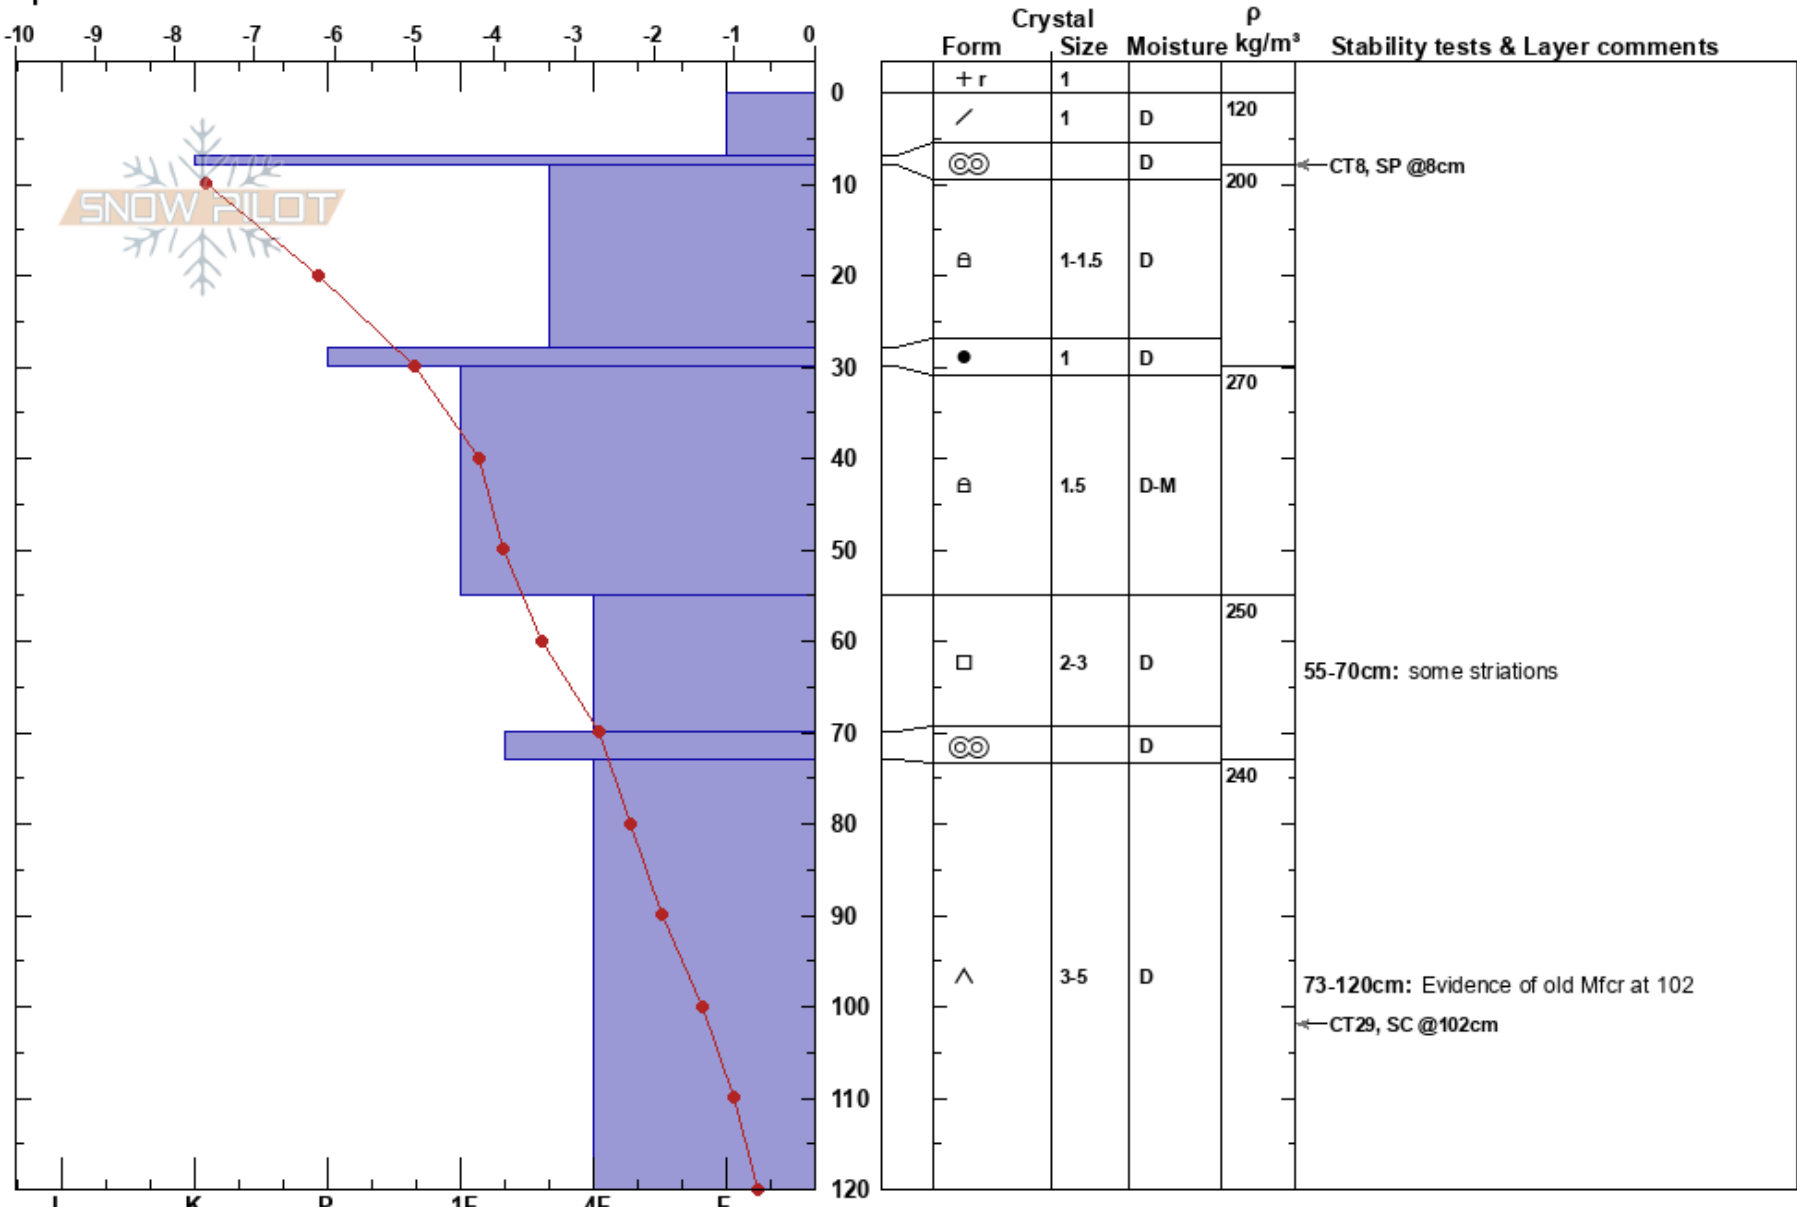

Pika Plot
 Lake Louise Ski
 AB
 Elevation: 200 m
 Aspect: SW
 Specifics:

Lukas Williams
 04/04/2023 - 12:40
 Co-ord: 51.46155N, -116.11811E
 Slope Angle: 2°
 Wind Loading:

Stability: **HS: 120**
 Air Temperature: -1.8°C PF: 40
 Sky Cover: BKN
 Precipitation: NO
 Wind: NE Light Breeze

Layer Notes:
 55-70cm: some striations
 73-120cm: Evidence of old Mfcr at 102
 73-120cm: Problematic layer

Notes: Observe and test the November and January weak layers