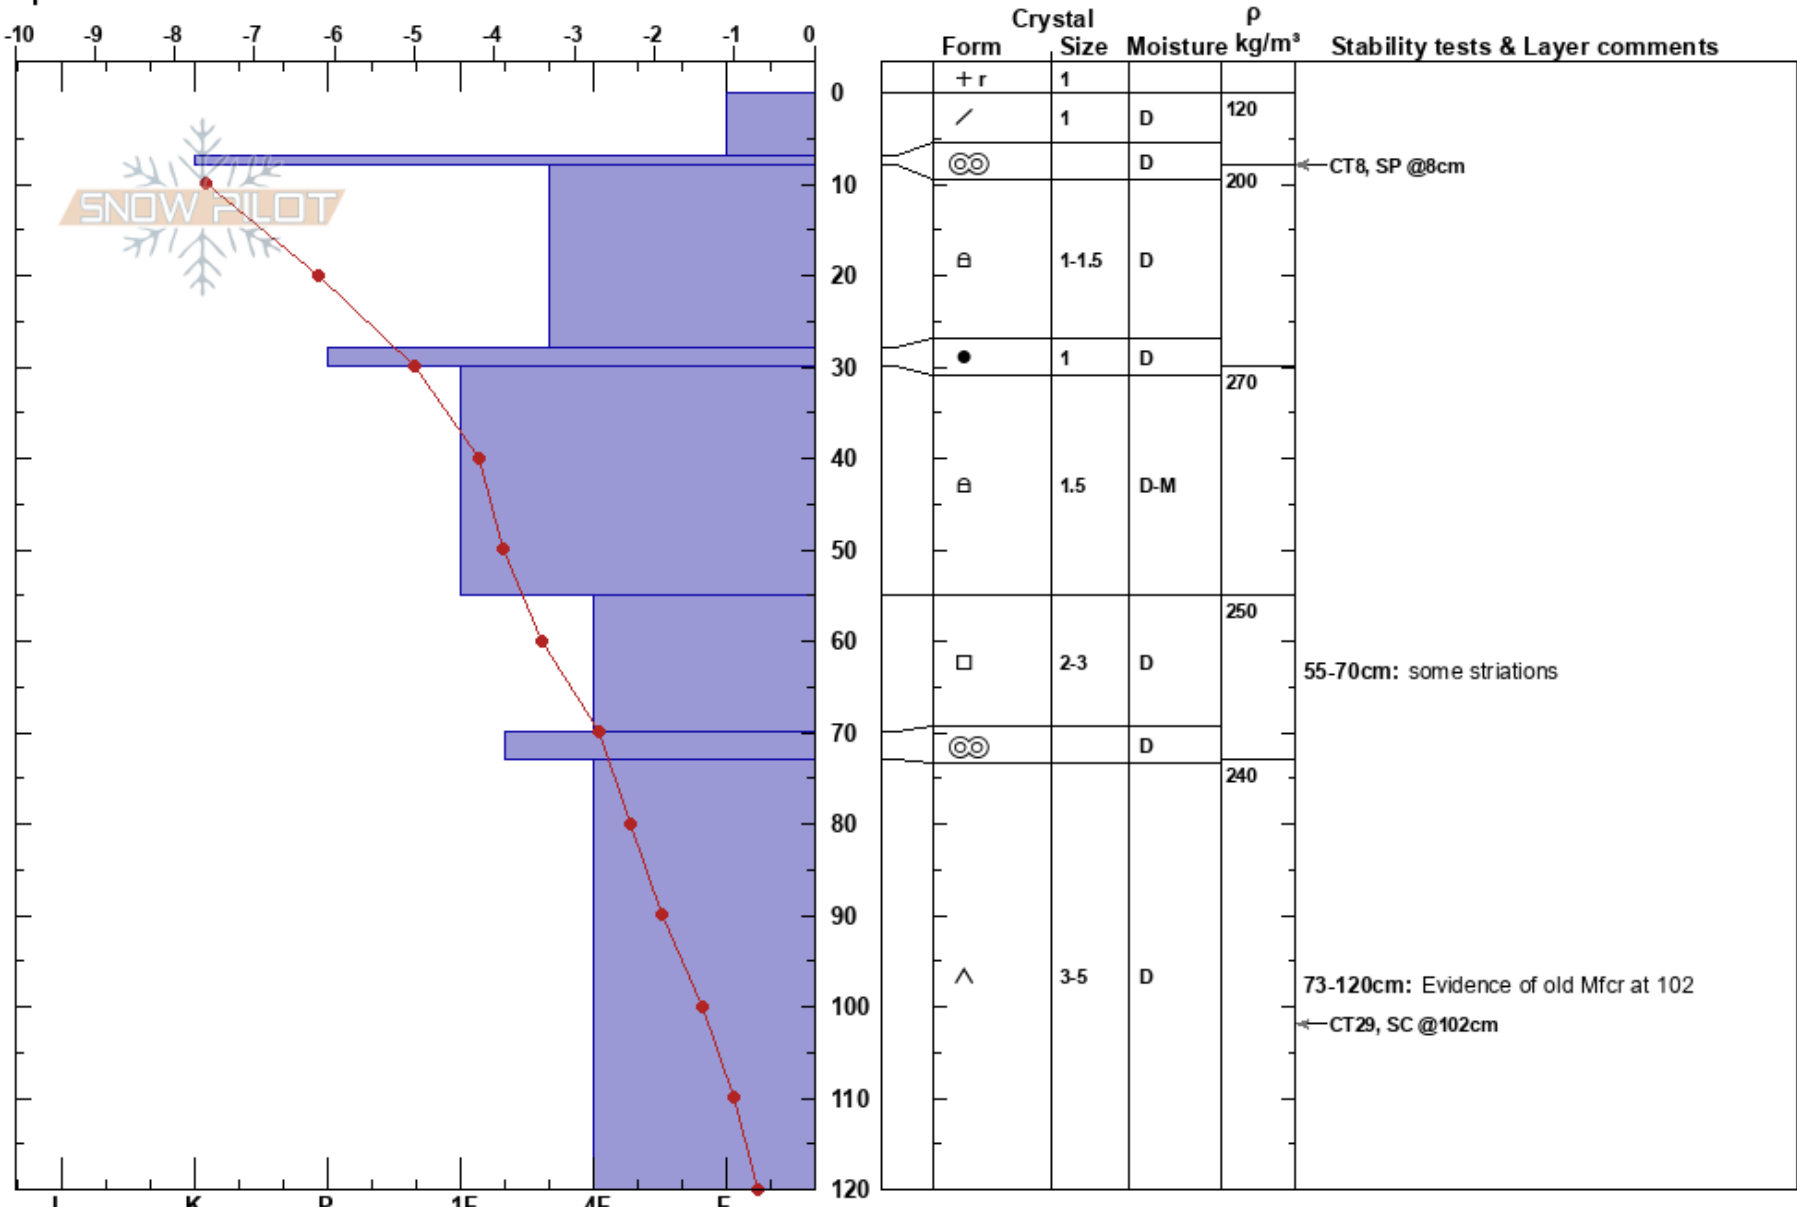

Pika Plot  
 Lake Louise Ski  
 AB  
 Elevation: 200 m  
 Aspect: SW  
 Specifics:

Lukas Williams  
 04/04/2023 - 12:40  
 Co-ord: 51.46155N, -116.11811E  
 Slope Angle: 2°  
 Wind Loading:

Stability: **HS: 120**  
 Air Temperature: -1.8°C PF: 40  
 Sky Cover: BKN  
 Precipitation: NO  
 Wind: NE Light Breeze

Layer Notes:  
 55-70cm: some striations  
 73-120cm: Evidence of old Mfcr at 102  
 73-120cm: Problematic layer

Notes: Observe and test the November and January weak layers