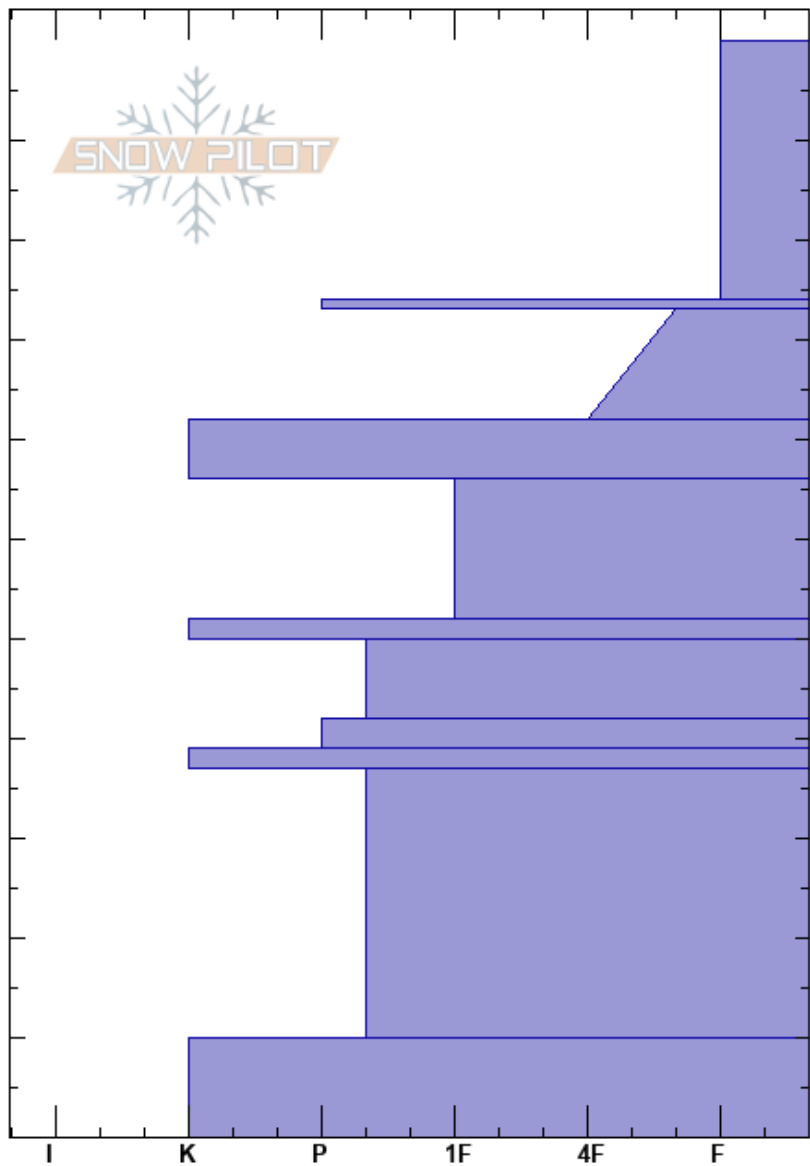

In Like Flynn
 Monashee
 BC
 Elevation: 2064 m
 Aspect: SW
 Specifics:

Levi Lawrence
 16/12/2021 - 10:30
 Co-ord: 50.14986N, -118.33517E
 Slope Angle: 34°
 Wind Loading:

Stability: **HS:115**
 Air Temperature: -10.4°C PF: 55 44-58cm: Problematic layer
 Sky Cover: OVC
 Precipitation: S1
 Wind: Calm

Depth (cm)	Crystal		Moisture	ρ kg/m ³	Stability tests & Layer comments
	Form	Size			
0 - 25					
25 - 30	+	2	D		
30 - 38	□	1	D		
38 - 40	/	0.5-1	D		← CT13, RP @38cm
40 - 50	□	2-4	D		
50 - 60	□	1-2	D		← 2x CT15, RP @55cm
60 - 70	□	1-2	D		
70 - 80	■		D		
80 - 100	□	1-3	D		
100 - 110	■				