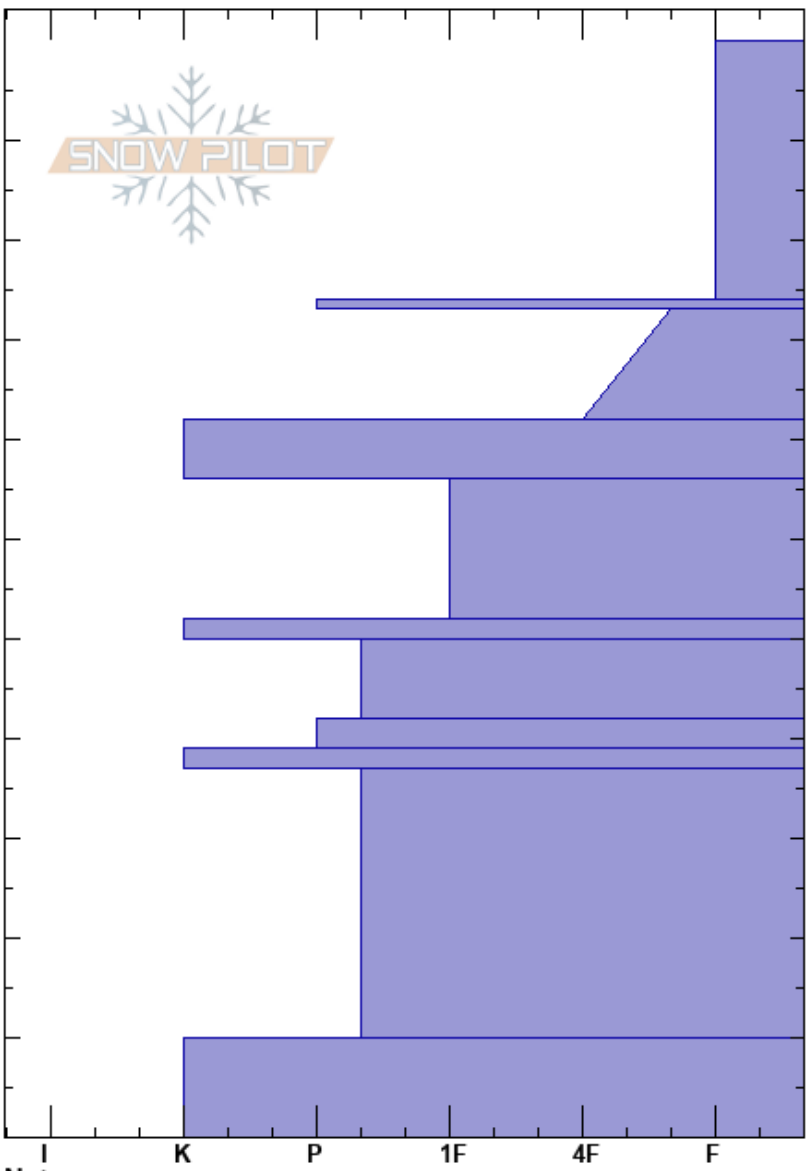

In Like Flynn  
 Monashee  
 BC  
 Elevation: 2064 m  
 Aspect: SW  
 Specifics:

Levi Lawrence  
 16/12/2021 - 10:30  
 Co-ord: 50.14986N, -118.33517E  
 Slope Angle: 34°  
 Wind Loading:

Stability: **HS:115**  
 Air Temperature: -10.4°C PF: 55 44-58cm: Problematic layer  
 Sky Cover: OVC  
 Precipitation: S1  
 Wind: Calm

Depth (cm)	Crystal		Moisture	$\rho$ kg/m <sup>3</sup>	Stability tests & Layer comments
	Form	Size			
0 - 25					
25 - 30	+	2	D		
30 - 38	□	1	D		
38 - 40	/	0.5-1	D		← CT13, RP @38cm
40 - 50	□	2-4	D		
50 - 55					← 2x CT15, RP @55cm
55 - 60	□	1-2	D		
60 - 65	□	1-2	D		
65 - 70	■		D		
70 - 95	□	1-3	D		
95 - 100	■				
100 - 110					