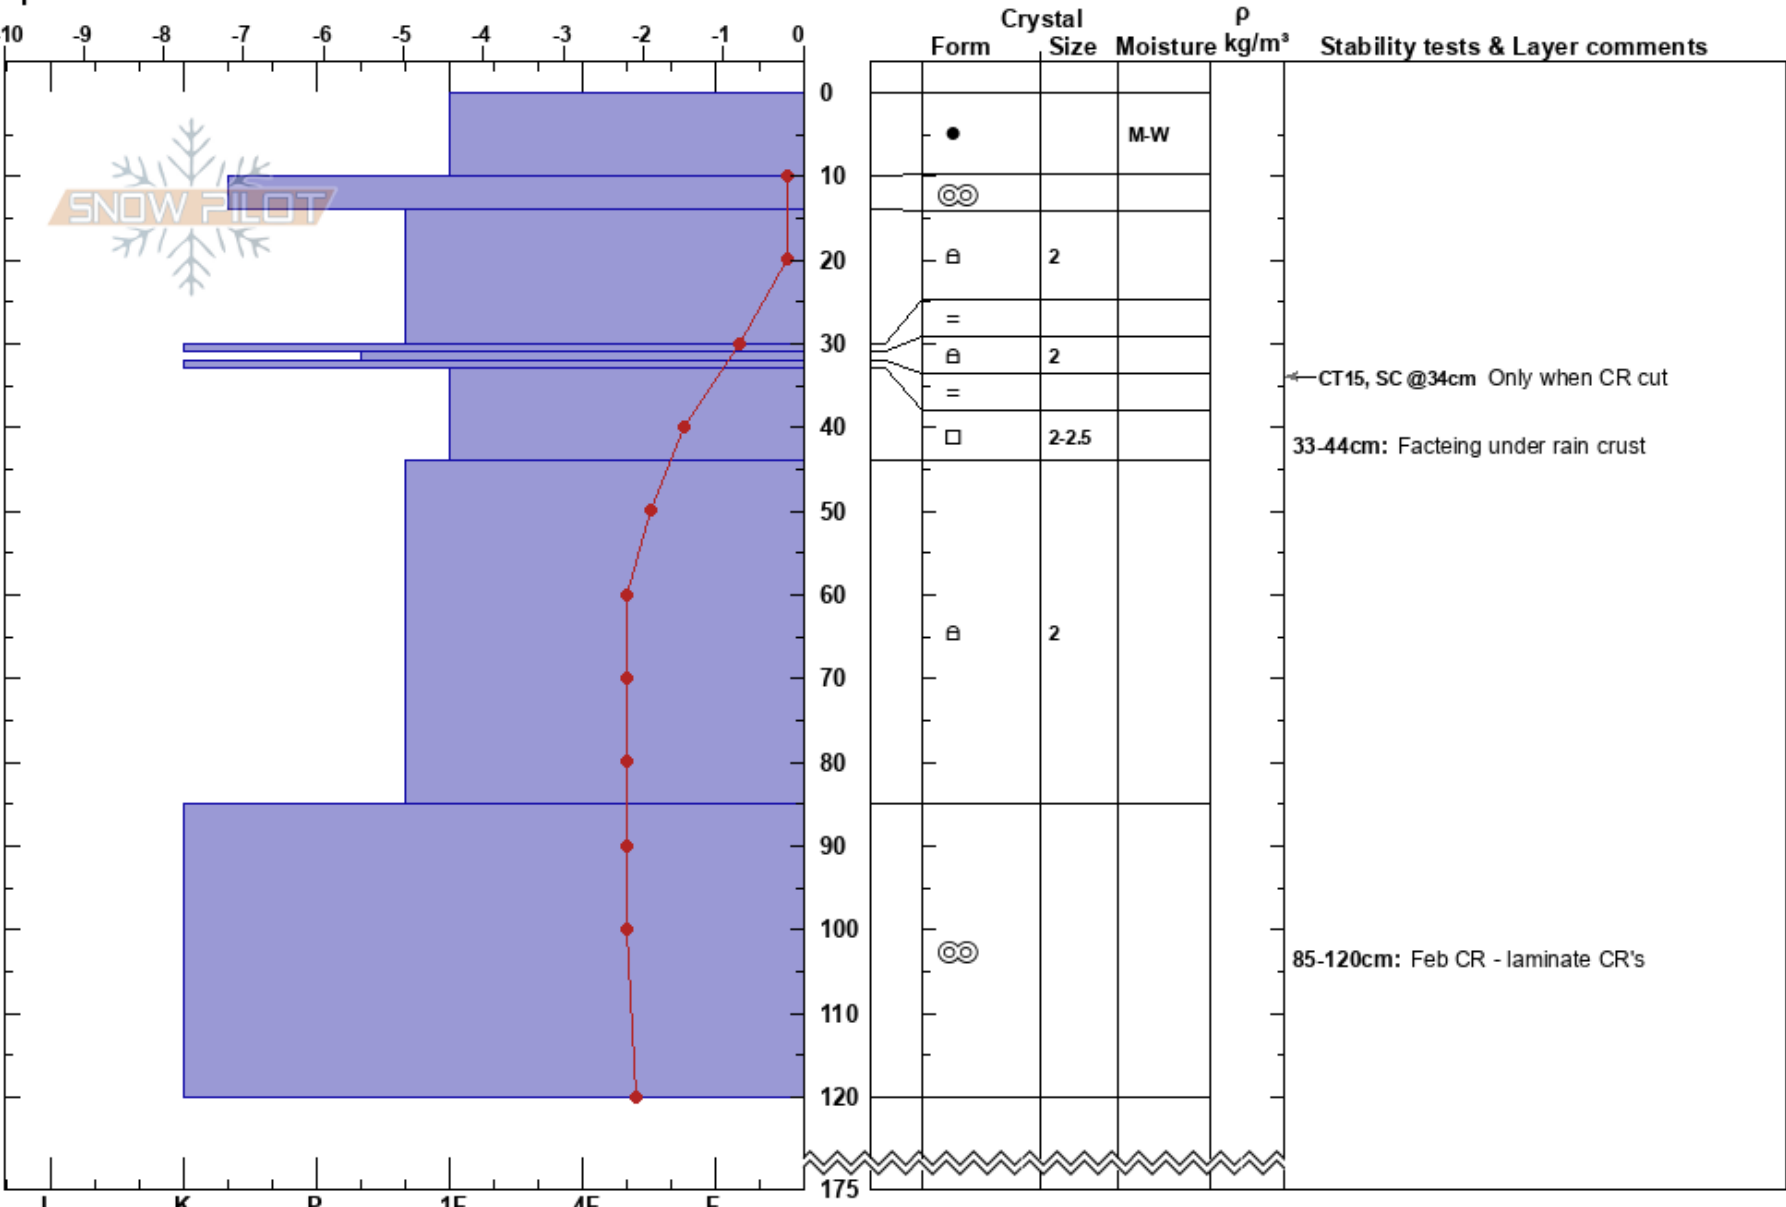

Messuhnjúkur
Tröllaskagi
Iceland
Elevation: 1150 m
Aspect: S
Specifics:

Owen Day
04/04/2023 - 14:30
Co-ord: 65.88458N, -18.48441W
Slope Angle: 32°
Wind Loading:

Stability: **HS: 175**
Air Temperature: 2°C
Sky Cover: BKN
Precipitation: NO
Wind: S Light Breeze
PF: 15
PS: 5
33-44cm: Facteing under rain crust
33-44cm: Problematic layer
85-120cm: Feb CR - laminate CR's

Notes: Note - CTN when rain crusts were left uncut.

10cm of facets under the rain crusts will continue to grow due to moisture being trapped.