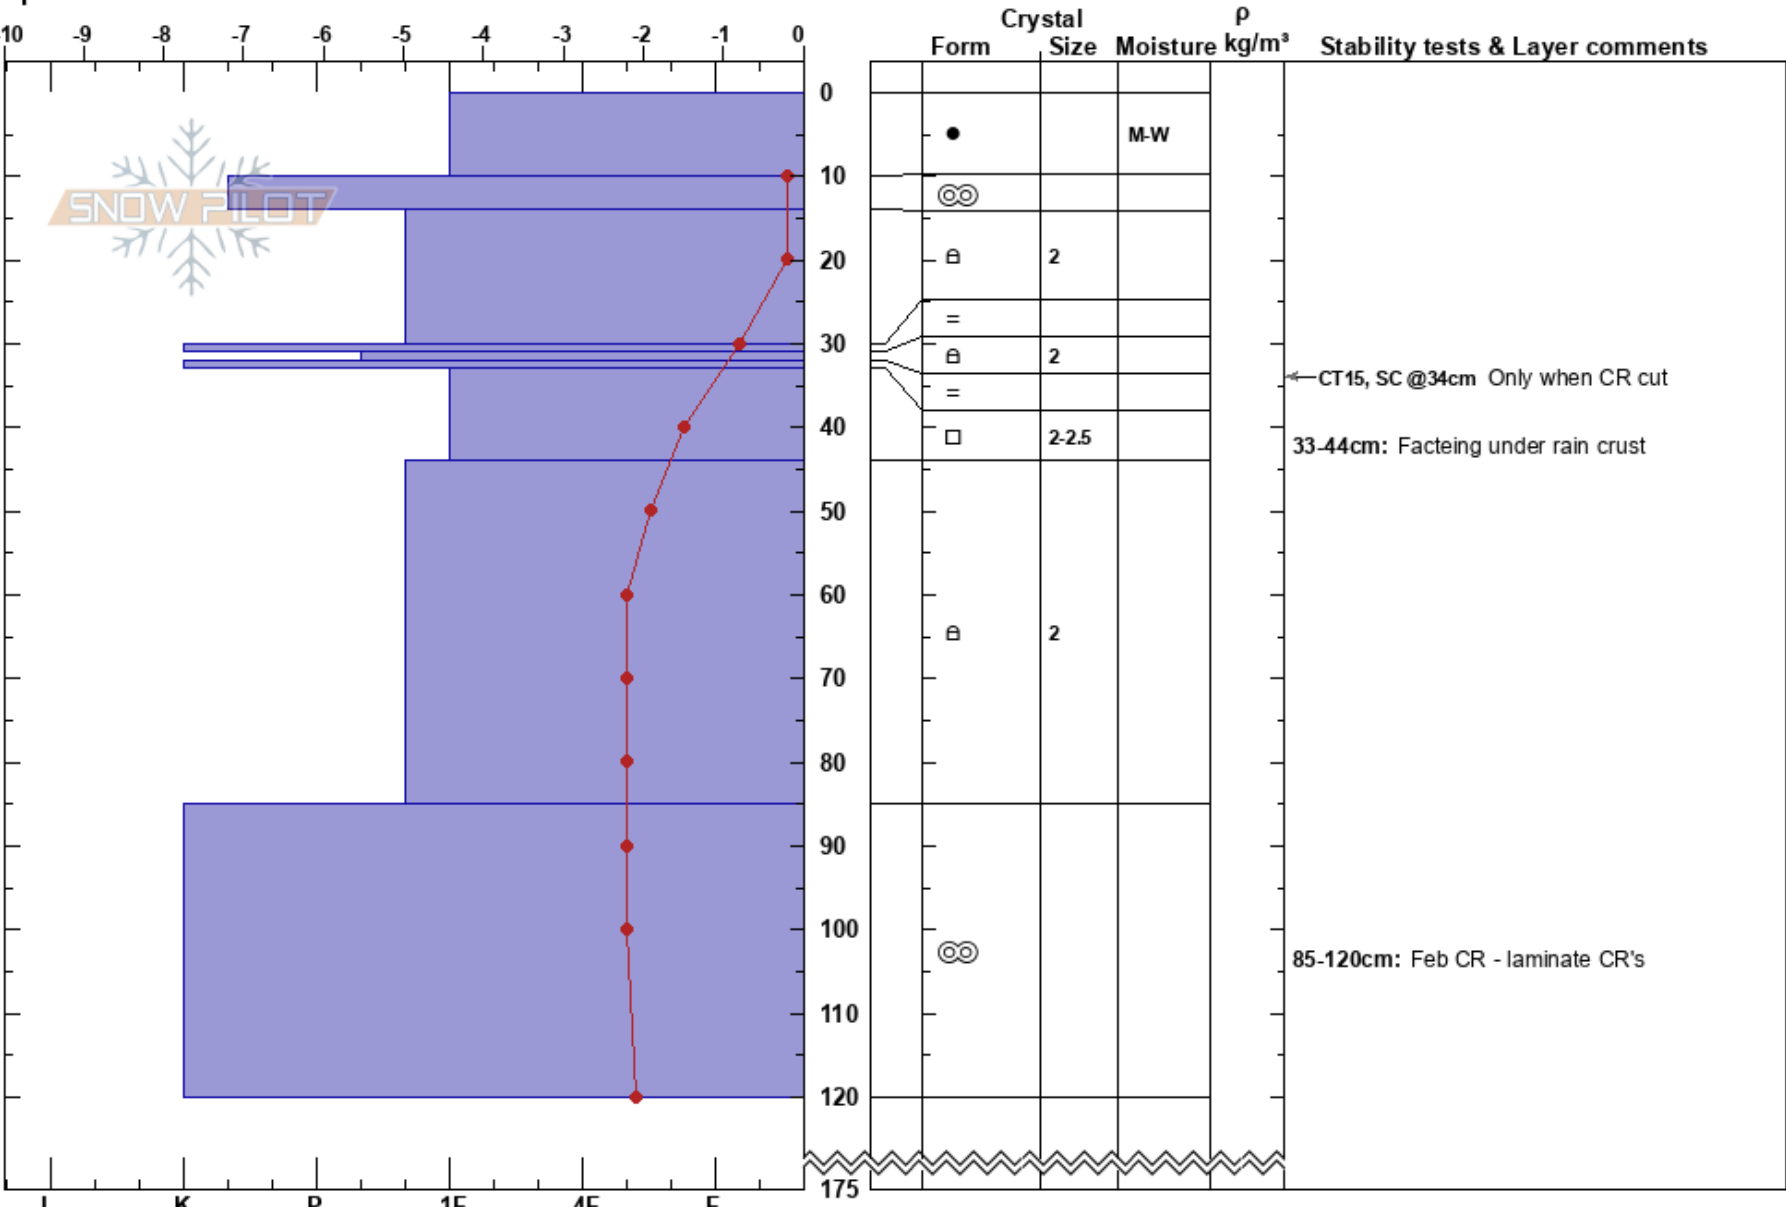

Messuhnjúkur
Tröllaskagi
Iceland
Elevation: 1150 m
Aspect: S
Specifics:

Owen Day
04/04/2023 - 14:30
Co-ord: 65.88458N, -18.48441W
Slope Angle: 32°
Wind Loading:

Stability: **HS: 175**
Air Temperature: 2°C
Sky Cover: BKN
Precipitation: NO
Wind: S Light Breeze

PF: 15 33-44cm: Facteing under rain crust
PS: 5 33-44cm: Problematic layer
85-120cm: Feb CR - laminate CR's

Notes: Note - CTN when rain crusts were left uncut.

10cm of facets under the rain crusts will continue to grow due to moisture being trapped.