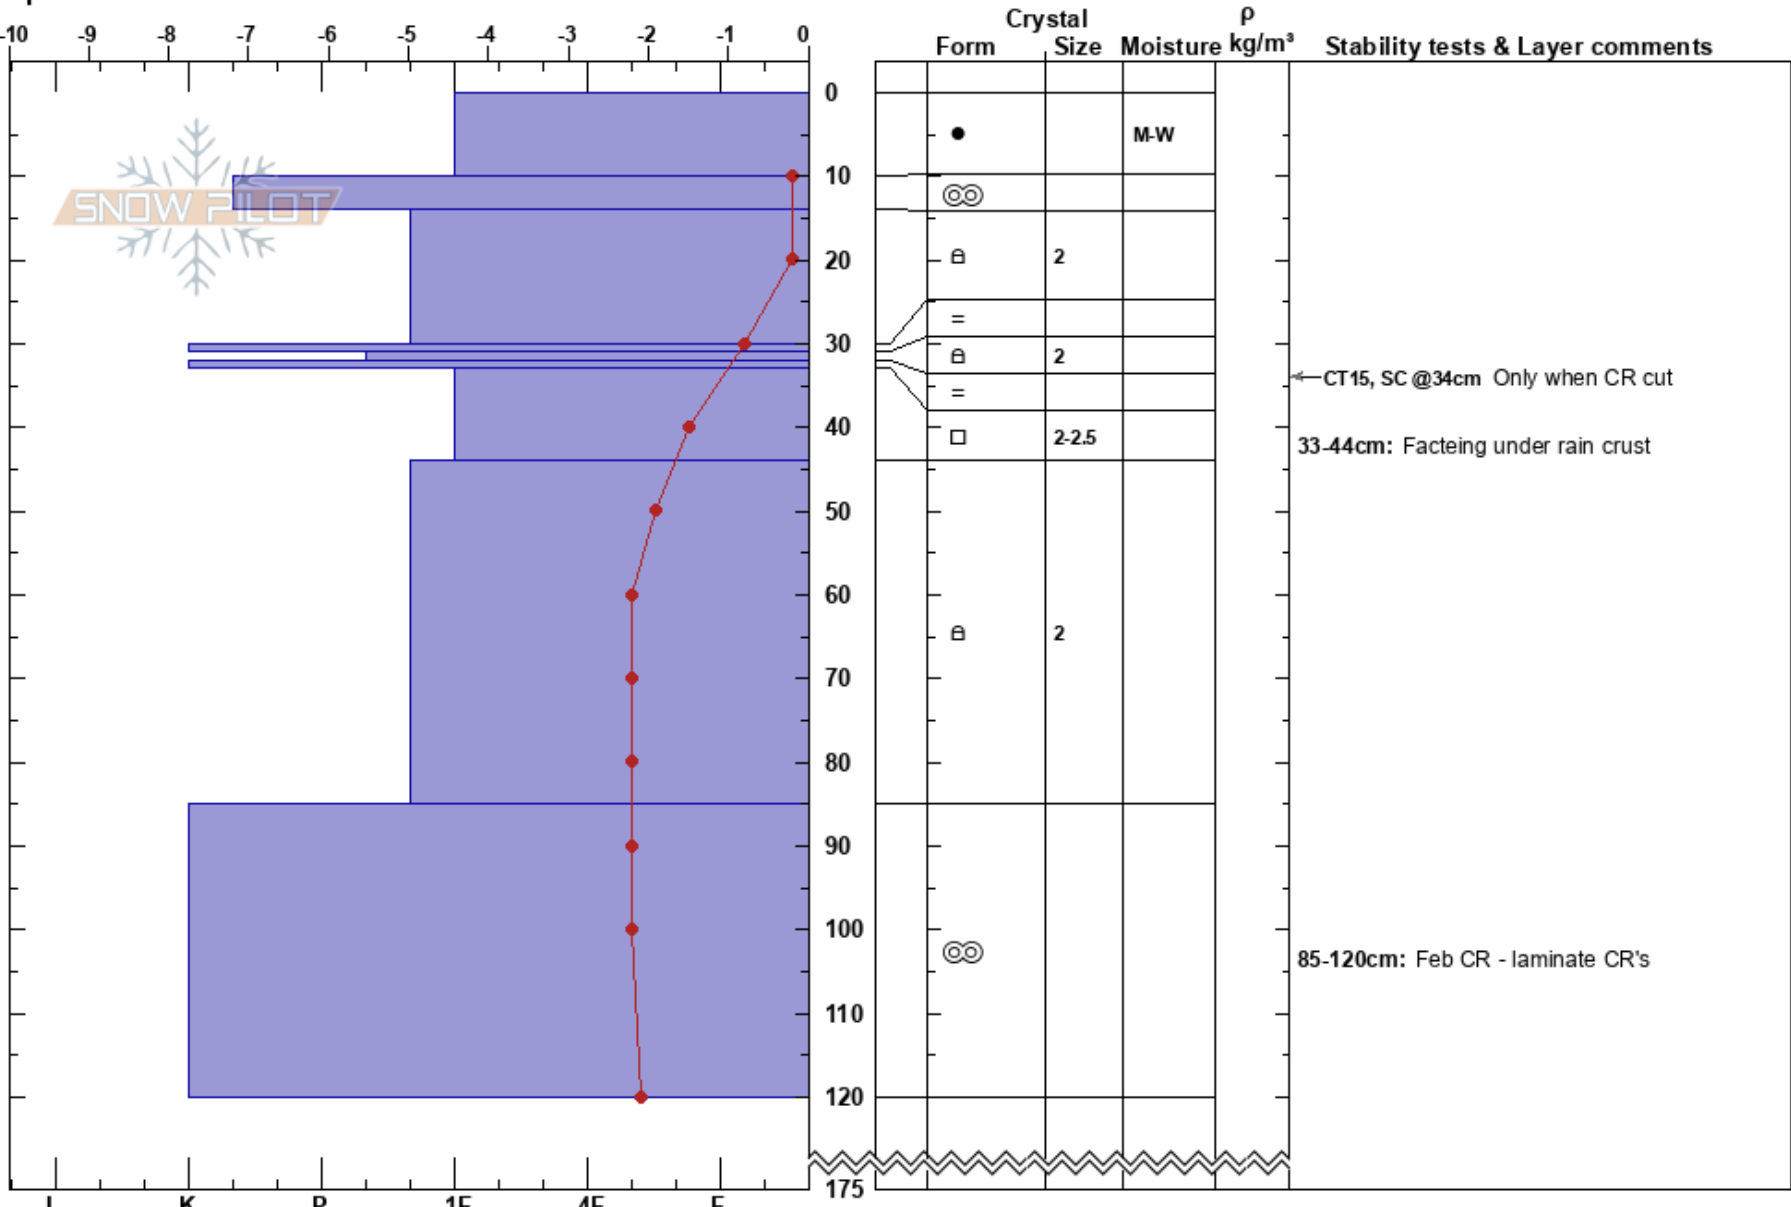

Messuhnjúkur  
Tröllaskagi  
Iceland  
Elevation: 1150 m  
Aspect: S  
Specifics:

Owen Day  
04/04/2023 - 14:30  
Co-ord: 65.88458N, -18.48441W  
Slope Angle: 32°  
Wind Loading:

Stability: **HS: 175**  
Air Temperature: 2°C  
Sky Cover: BKN  
Precipitation: NO  
Wind: S Light Breeze

**PF: 15** 33-44cm: Facteing under rain crust  
**PS: 5** 33-44cm: Problematic layer  
85-120cm: Feb CR - laminate CR's

Notes: Note - CTN when rain crusts were left uncut.

10cm of facets under the rain crusts will continue to grow due to moisture being trapped.