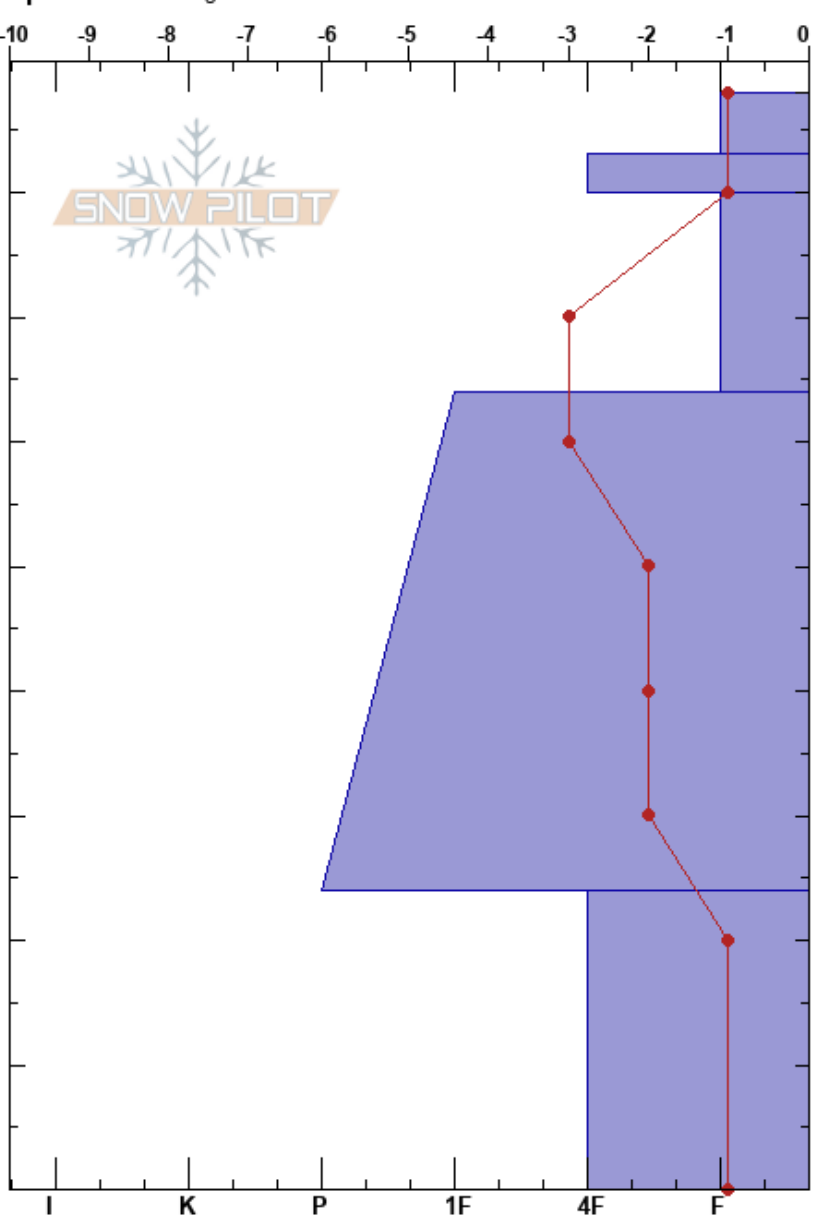

Front Range TL
Chugach Range
AK

Chloe Steiner
04/02/2023 - 3:30am
Co-ord: 61.10436N, -149.68503W
Slope Angle: 0°
Wind Loading: no

Stability:
Air Temperature:
Sky Cover: CLR
Precipitation: NO
Wind: Calm

HS: 88
PF: 25
PS: 14
88-83cm: moist
64-24cm: Problematic layer

Elevation: 2220 ft
Aspect:
Specifics: Pit dug in a Ski Area

Form	Crystal		ρ kg/m ³	Stability tests & Layer comments
	Size	Moisture		
/				88-83cm: moist
/ (●)				
⊖				
⊖				
^				

Notes: