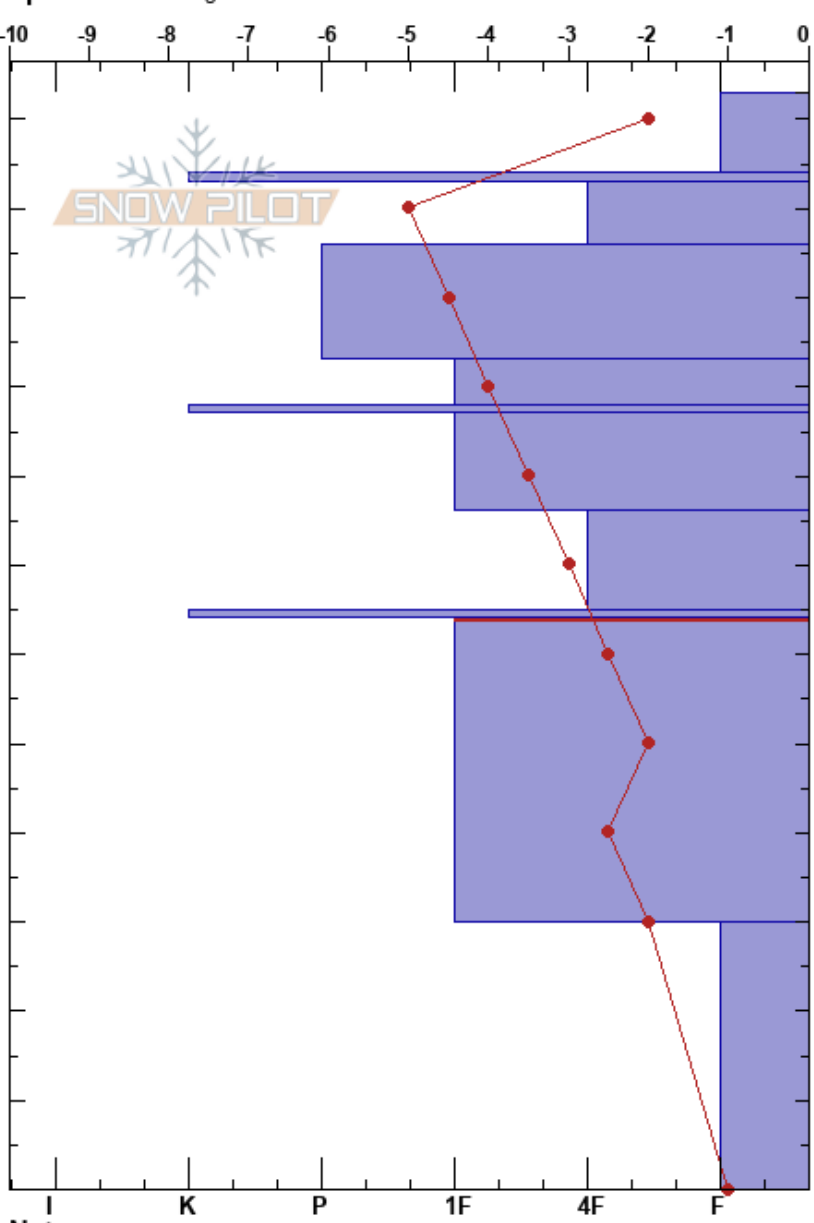

Front Range BTL
 Chugach Range
 AK
 Elevation: 1870 ft
 Aspect:
 Specifics: Pit dug in a Ski Area

Chloe Steiner
 04/02/2023 - 1:30pm
 Co-ord: 61.10636N, -149.66486W
 Slope Angle: 0°
 Wind Loading: no

Stability:
 Air Temperature:
 Sky Cover: CLR
 Precipitation: NO
 Wind: Calm
 HS: 123
 PF: 18 64-30cm: Problematic layer
 PS: 15

Height (cm)	Crystal		Moisture	ρ kg/m ³	Stability tests & Layer comments
	Form	Size			
123					
120	/ (□)				
110	⊙⊙				
100	•				
90	⊙⊙				
80	•				
70	•				
60	⊙⊙				
50	⊙				
40					
30					
20					
10	□				
0					