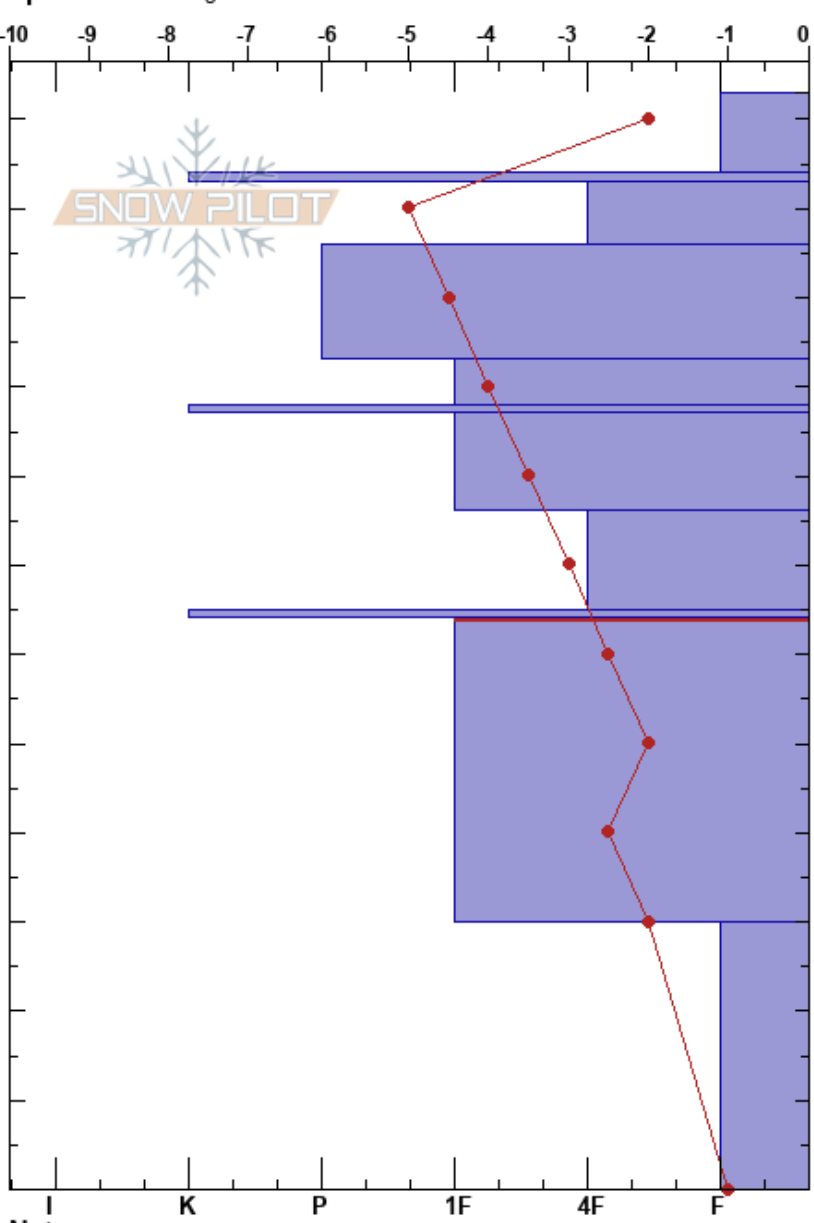

Front Range BTL  
 Chugach Range  
 AK  
 Elevation: 1870 ft  
 Aspect:  
 Specifics: Pit dug in a Ski Area

Chloe Steiner  
 04/02/2023 - 1:30pm  
 Co-ord: 61.10636N, -149.66486W  
 Slope Angle: 0°  
 Wind Loading: no

Stability:  
 Air Temperature:  
 Sky Cover: CLR  
 Precipitation: NO  
 Wind: Calm  
 HS: 123  
 PF: 18 64-30cm: Problematic layer  
 PS: 15

Height (cm)	Crystal		Moisture	$\rho$ kg/m <sup>3</sup>	Stability tests & Layer comments
	Form	Size			
123					
120	/ (□)				
110	⊙⊙				
100	•				
90	⊙⊙				
80	•				
70	•				
60	⊙⊙				
50	⊙				
40					
30					
20					
10	□				
0					