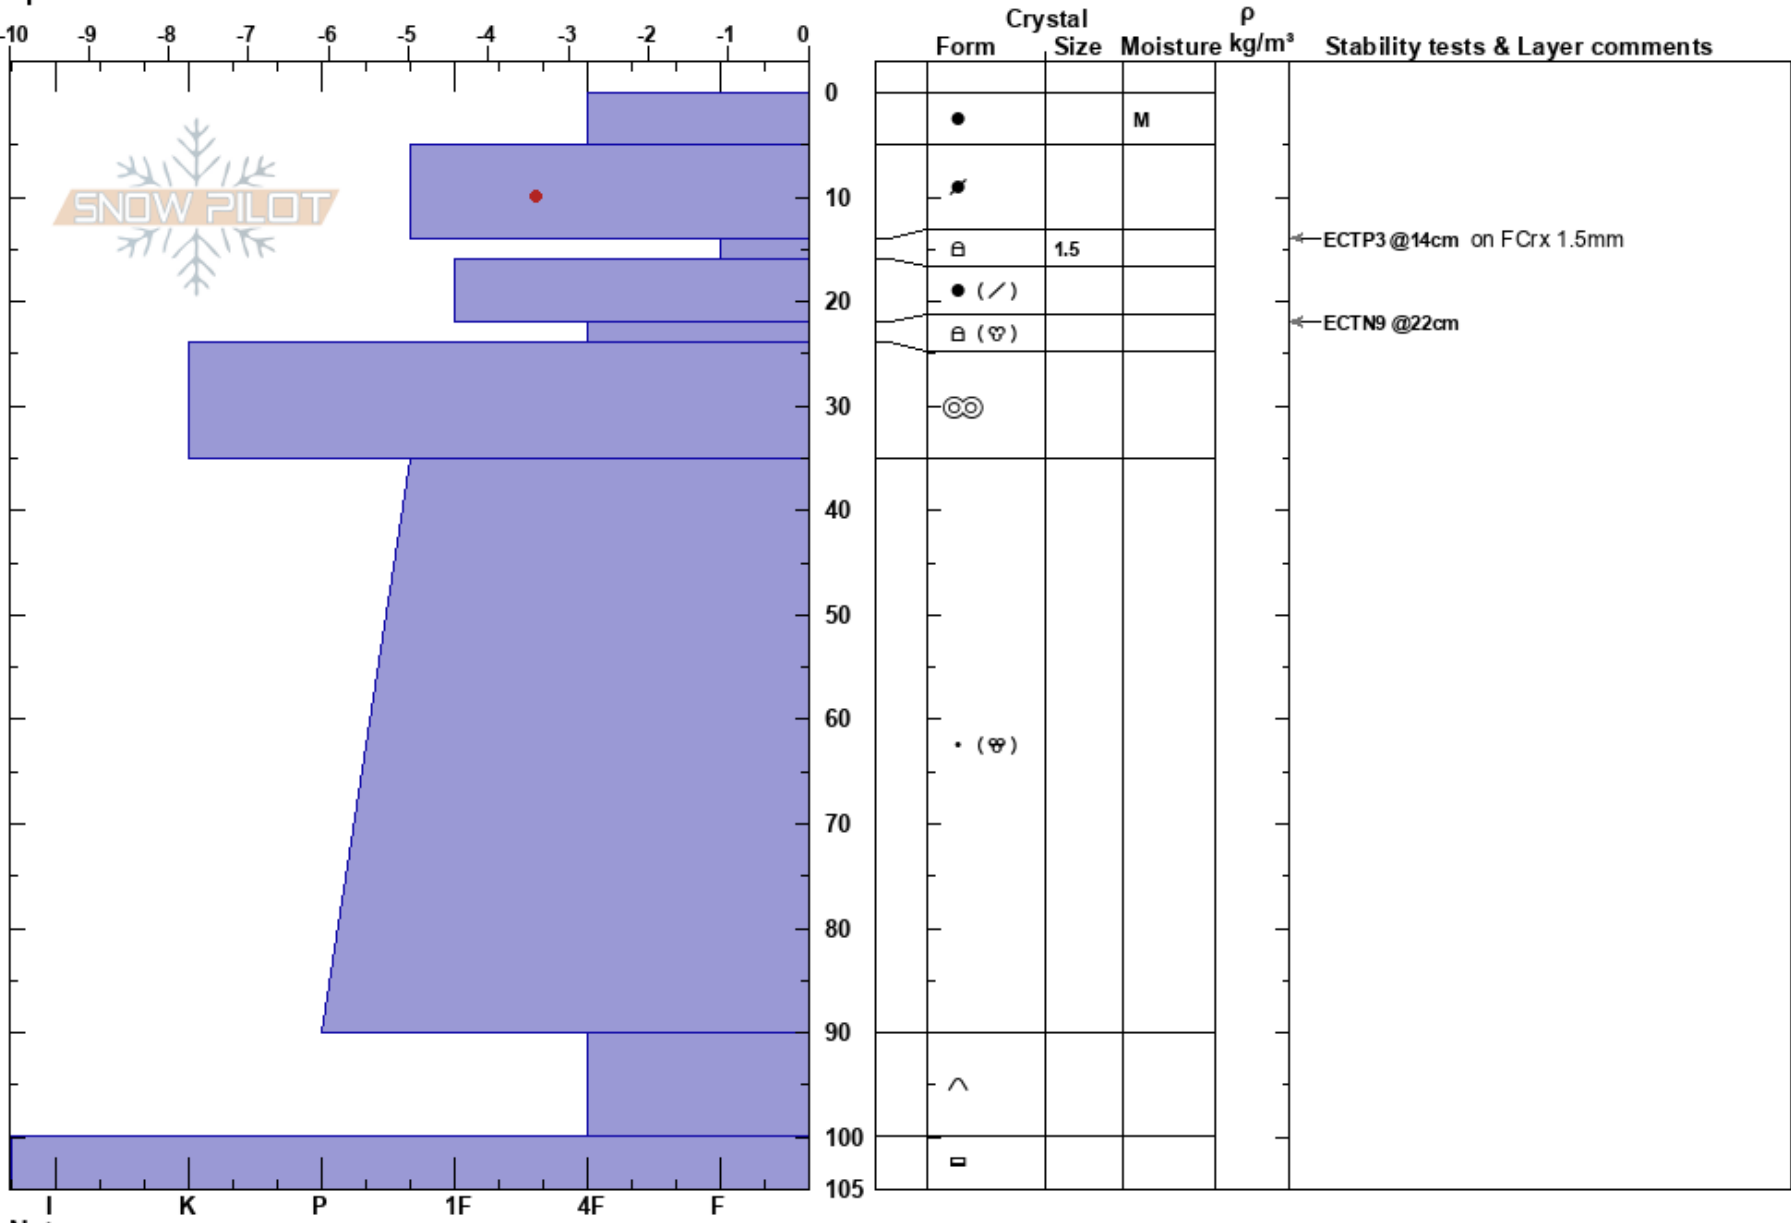

Columbus_West
 Kittelfjället
 Sweden
 Elevation: 970 m
 Aspect: SW
 Specifics:

Tyler Curtis
 04/04/2023 - 11:40
 Co-ord: 65.25533N, 15.46297E
 Slope Angle: 40°
 Wind Loading: no

Stability: HS:105
 Air Temperature: -0.9°C PF: 5
 Sky Cover: FEW
 Precipitation: NO
 Wind: W Light Breeze

Layer Notes:

Notes: Planar slope with no support. Exposure to sun and wind. Start zone elevation.