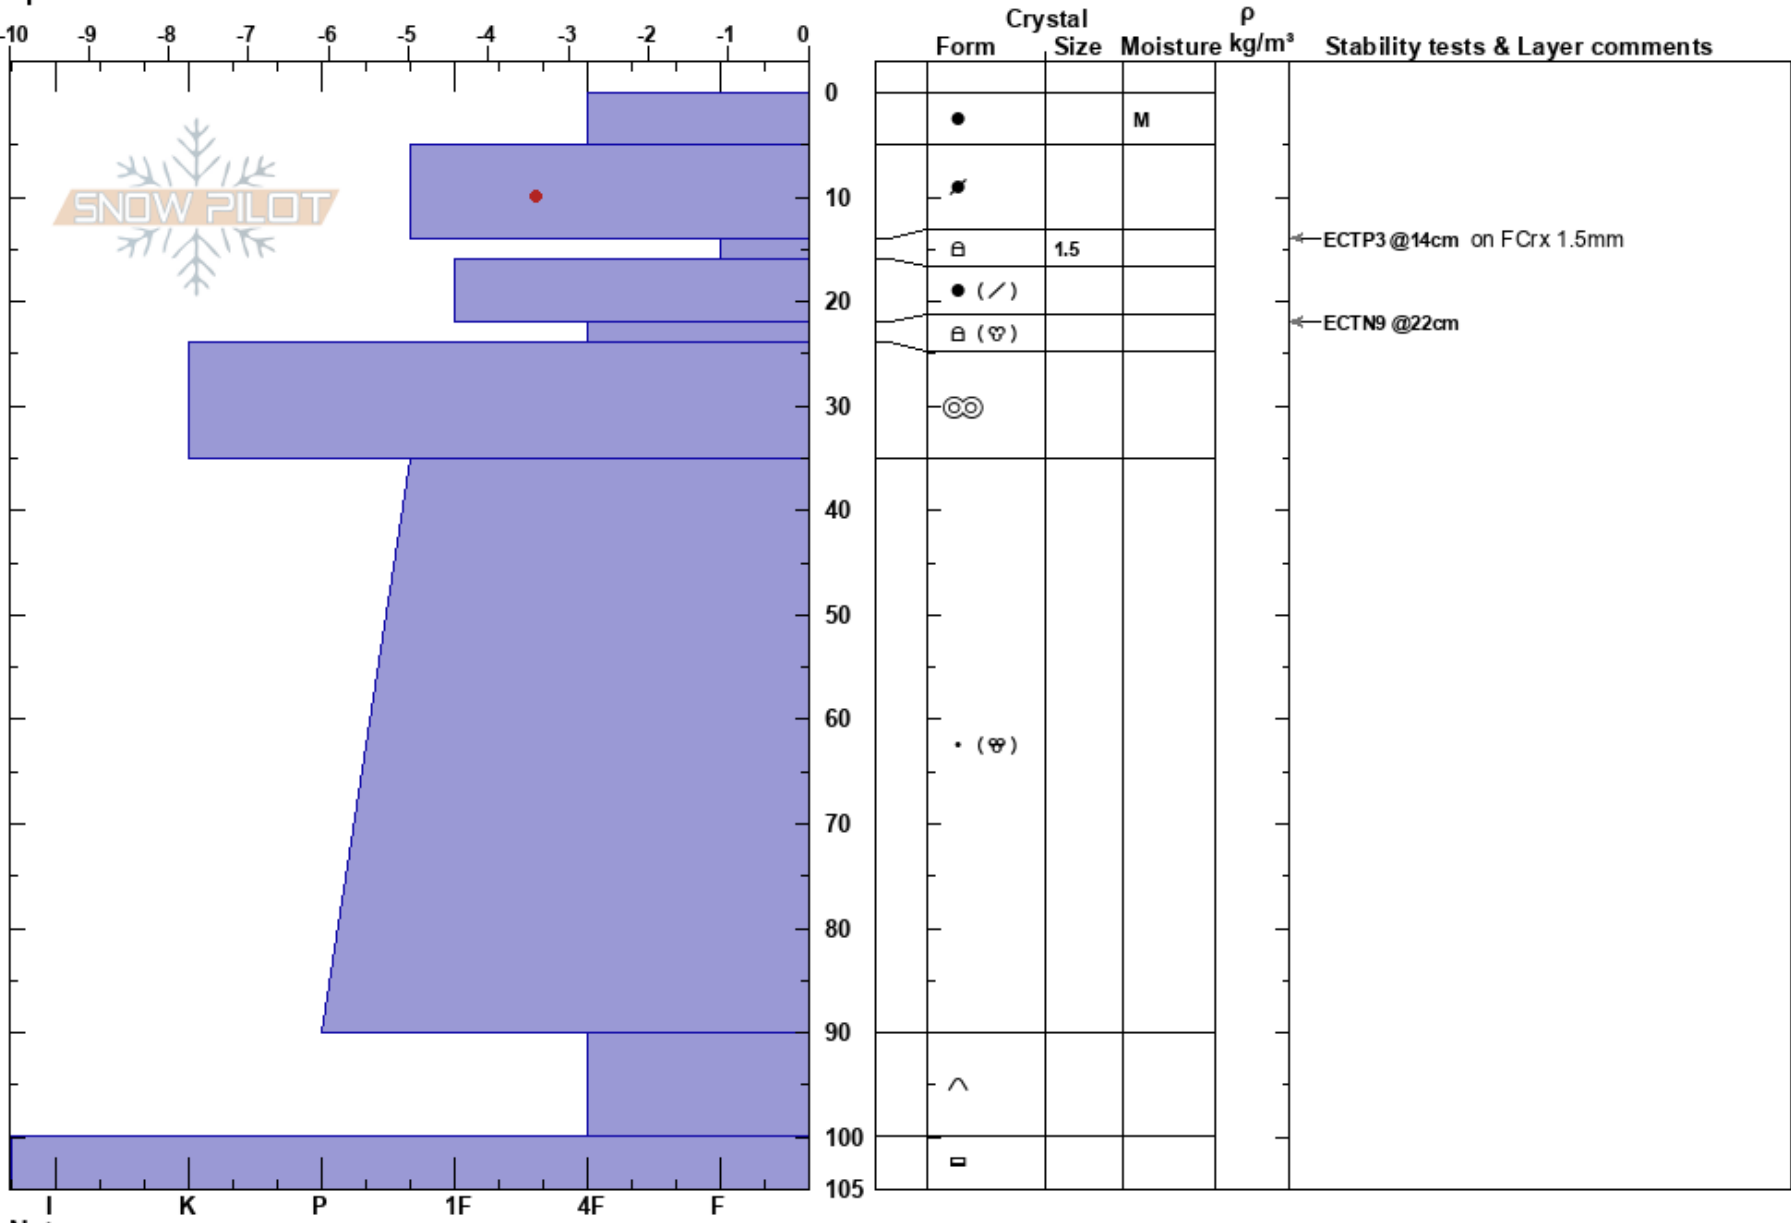

Columbus_West
 Kittelfjället
 Sweden
 Elevation: 970 m
 Aspect: SW
 Specifics:

Tyler Curtis
 04/04/2023 - 11:40
 Co-ord: 65.25533N, 15.46297E
 Slope Angle: 40°
 Wind Loading: no

Stability: HS: 105
 Air Temperature: -0.9°C PF: 5
 Sky Cover: FEW
 Precipitation: NO
 Wind: W Light Breeze

Layer Notes:

Notes: Planar slope with no support. Exposure to sun and wind. Start zone elevation.