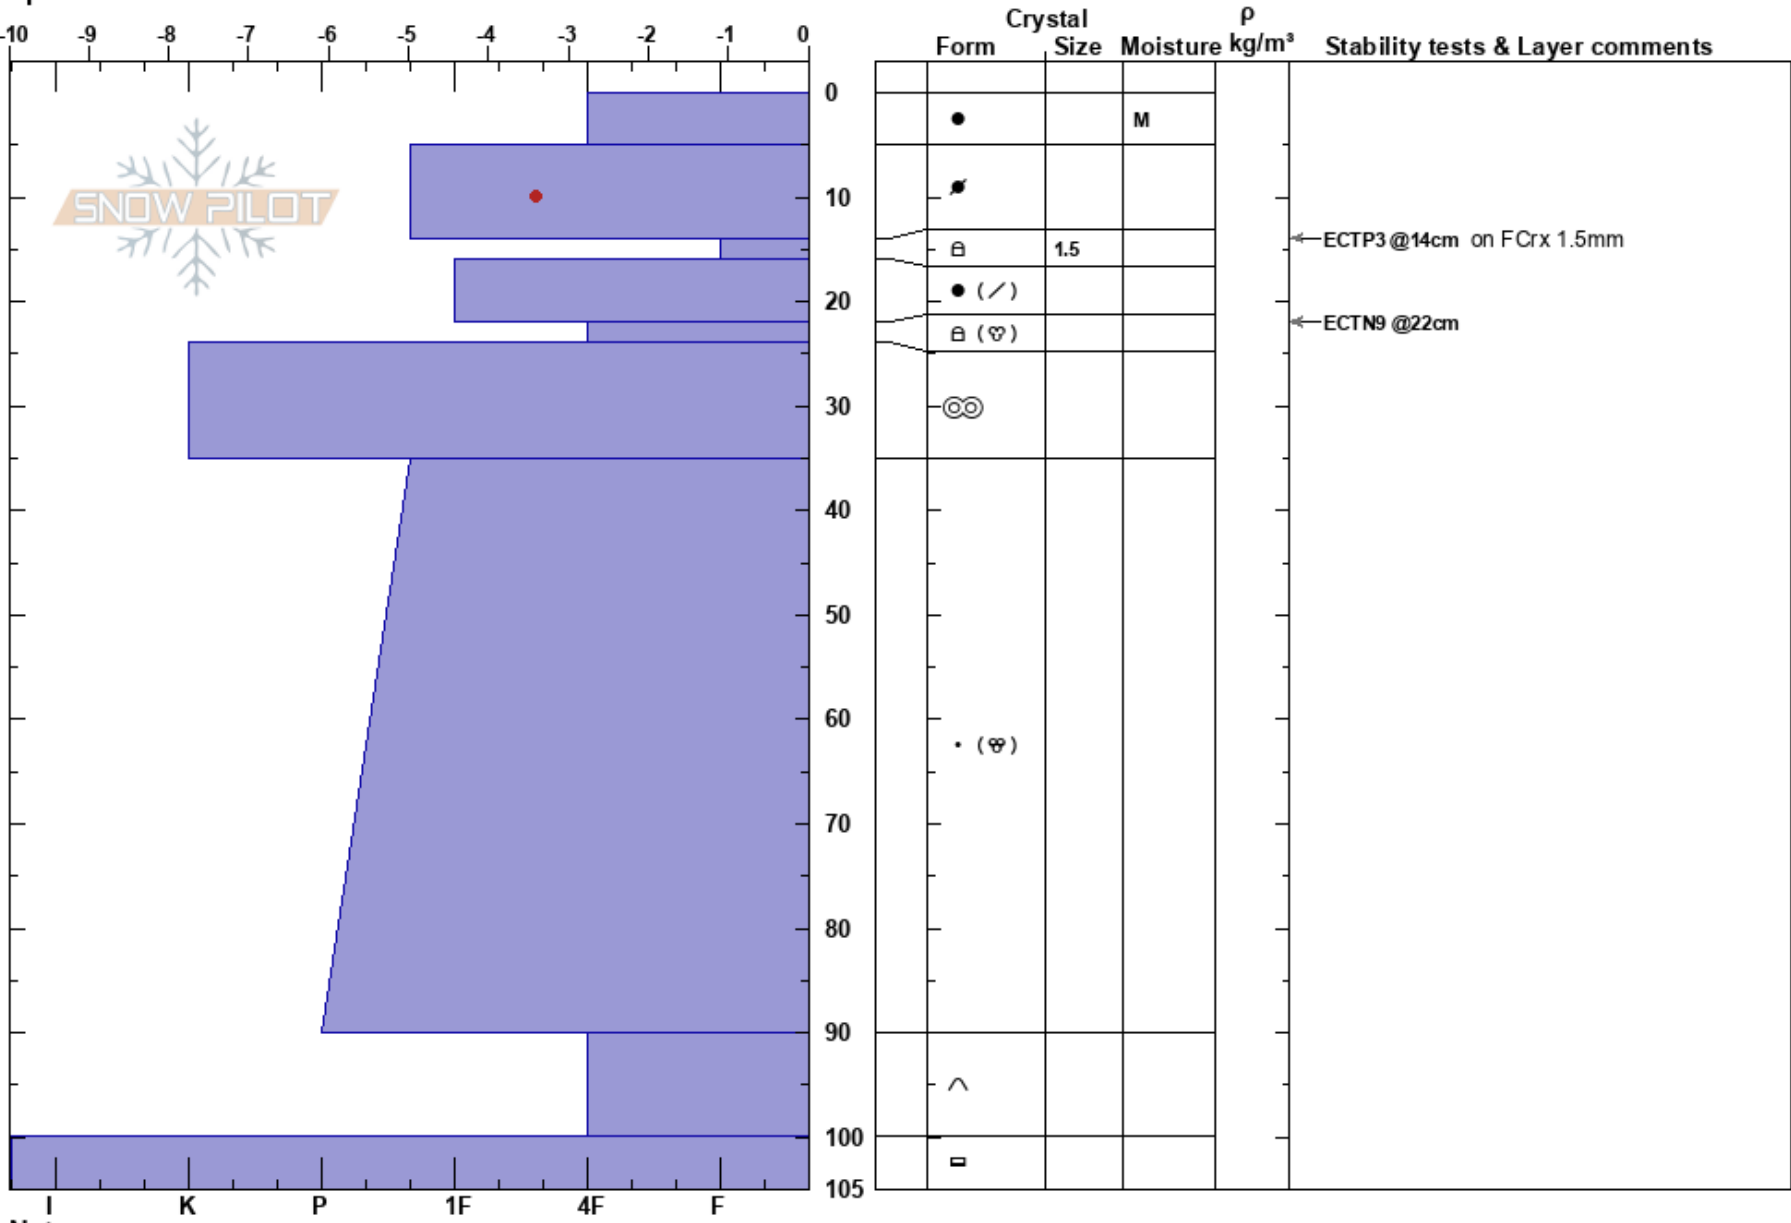

Columbus_West
 Kittelfjället
 Sweden
 Elevation: 970 m
 Aspect: SW
 Specifics:

Tyler Curtis
 04/04/2023 - 11:40
 Co-ord: 65.25533N, 15.46297E
 Slope Angle: 40°
 Wind Loading: no

Stability: HS:105 Layer Notes:
 Air Temperature: -0.9°C PF: 5
 Sky Cover: FEW
 Precipitation: NO
 Wind: W Light Breeze

Notes: Planar slope with no support. Exposure to sun and wind. Start zone elevation.