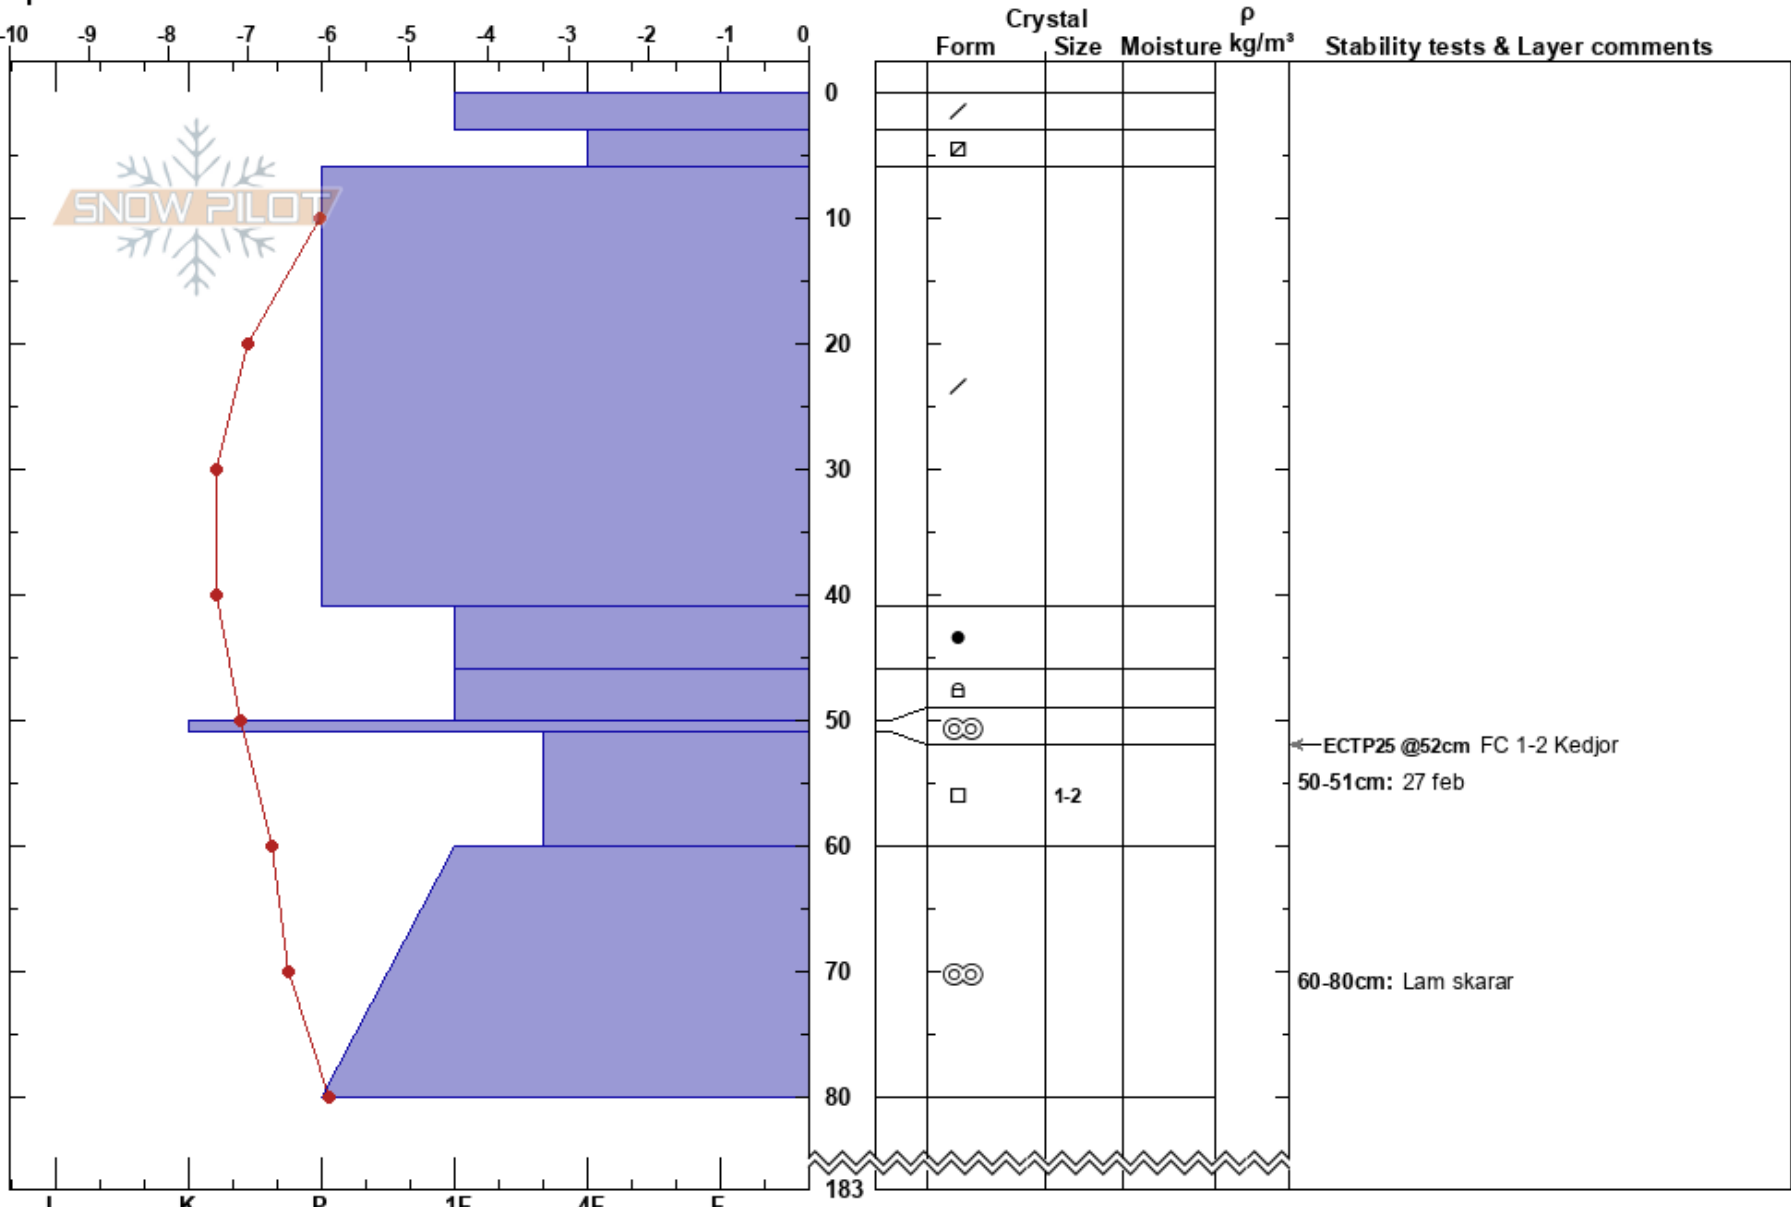

Umfors
 Västra Vindelfjällen
 Sweden
 Elevation: 730 m
 Aspect: 300°
 Specifics:

Anton Grindgärds
 04/04/2023 - 10:35
 Co-ord:
 Slope Angle: 19°
 Wind Loading:

Stability:
 Air Temperature: 0.6°C
 Sky Cover: OVC
 Precipitation: NO
 Wind: Calm

HS: 183
 Layer Notes:
 50-51cm: 27 feb
 51-60cm: Problematic layer
 60-80cm: Lam skarar

Notes: Större konvex läslutning. PWL 27 feb generellt ner 80-100 cm