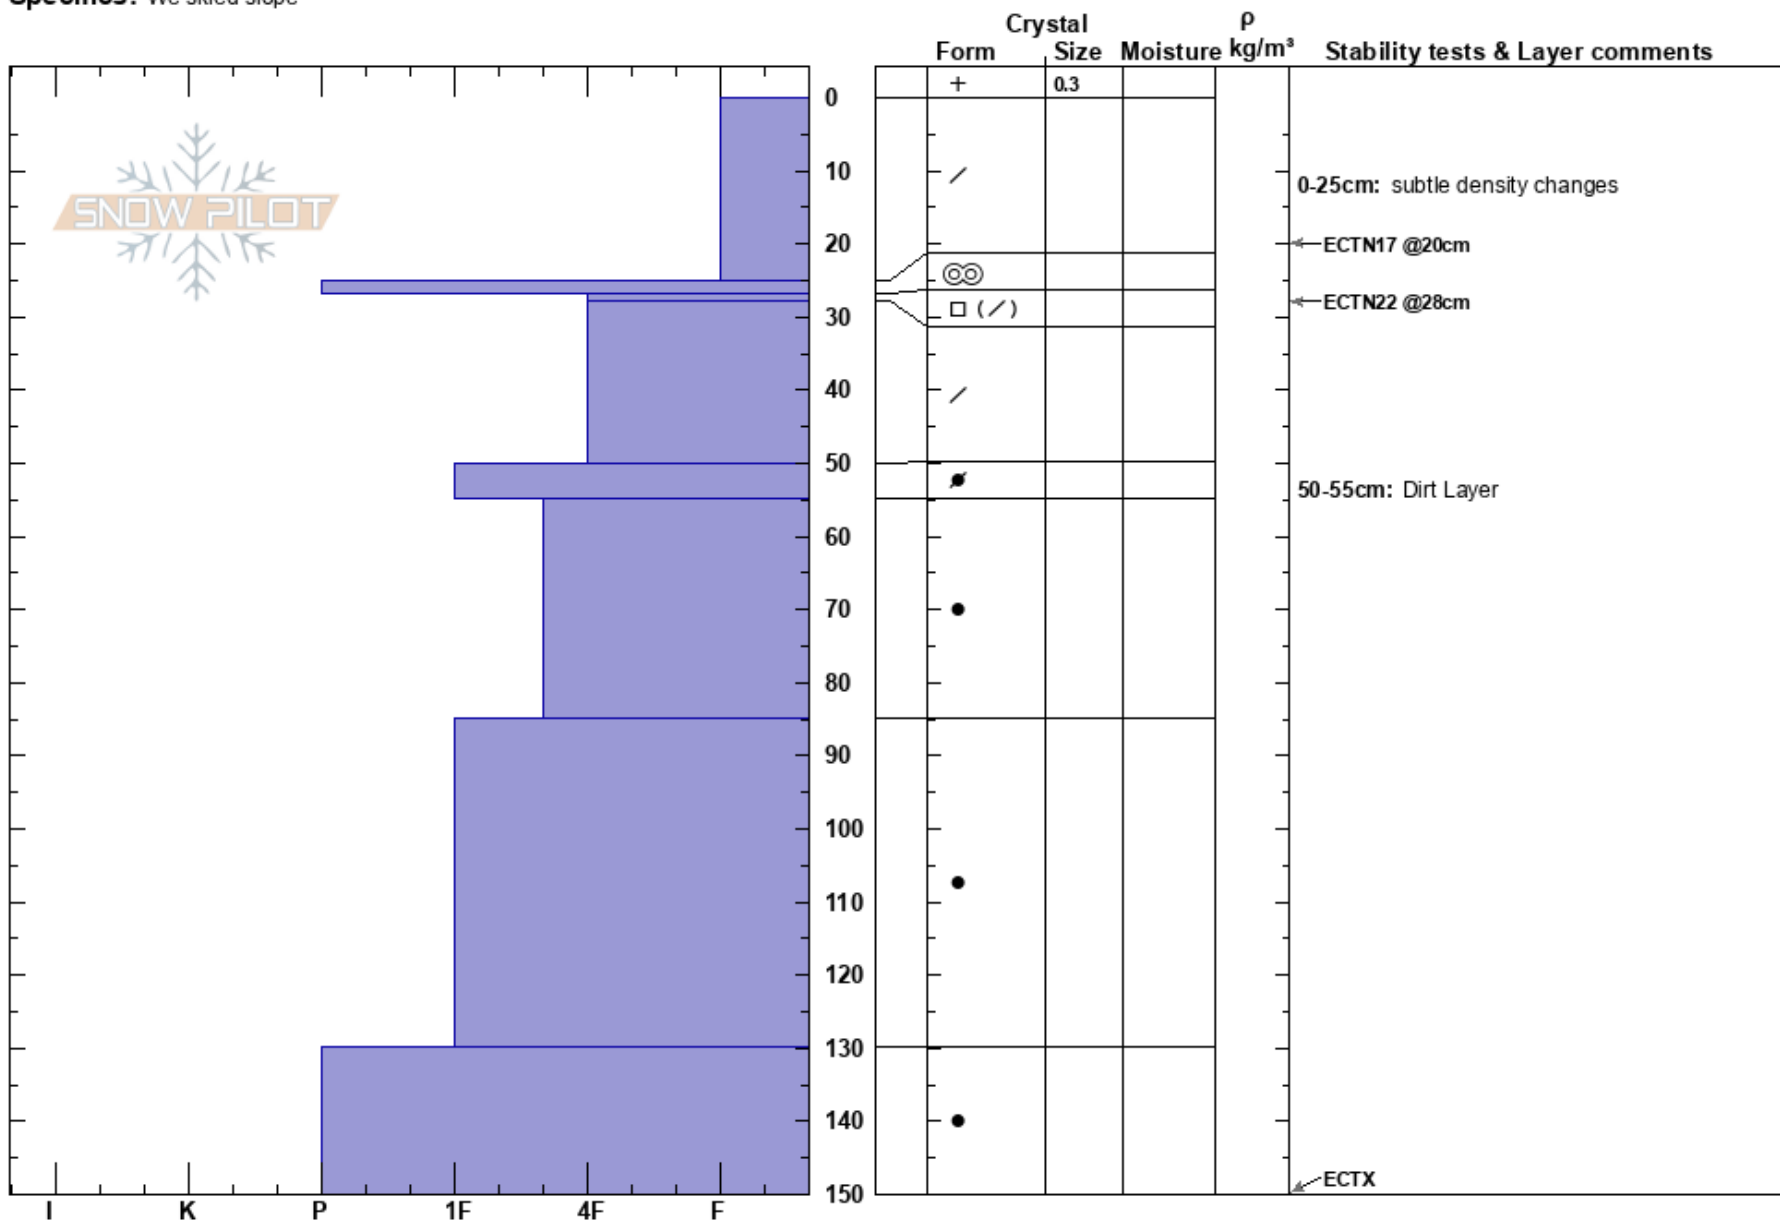

Silver Fork East 9660'  
 Central Wasatch  
 UT  
 Elevation: 9660 ft  
 Aspect: E  
 Specifics: We skied slope

Dave Kelly  
 04/03/2023 - 2:30pm  
 Co-ord: 40.60270N, -111.62820W  
 Slope Angle: 30°  
 Wind Loading: no

Stability: Good  
 Air Temperature: -5°C  
 Sky Cover: OVC  
 Precipitation: S1  
 Wind: NW Calm

Layer Notes:  
 0-25cm: subtle density changes  
 0-25cm: Problematic layer  
 50-55cm: Dirt Layer

**Notes:** Thin crust 10" below the surface from warmup the other day. This crust had small grained facets underneath the crust and broken stellars above the crust. The new snow was bonding well to the crust. In this location there was no melt-freeze crust associated with the dirt layer.