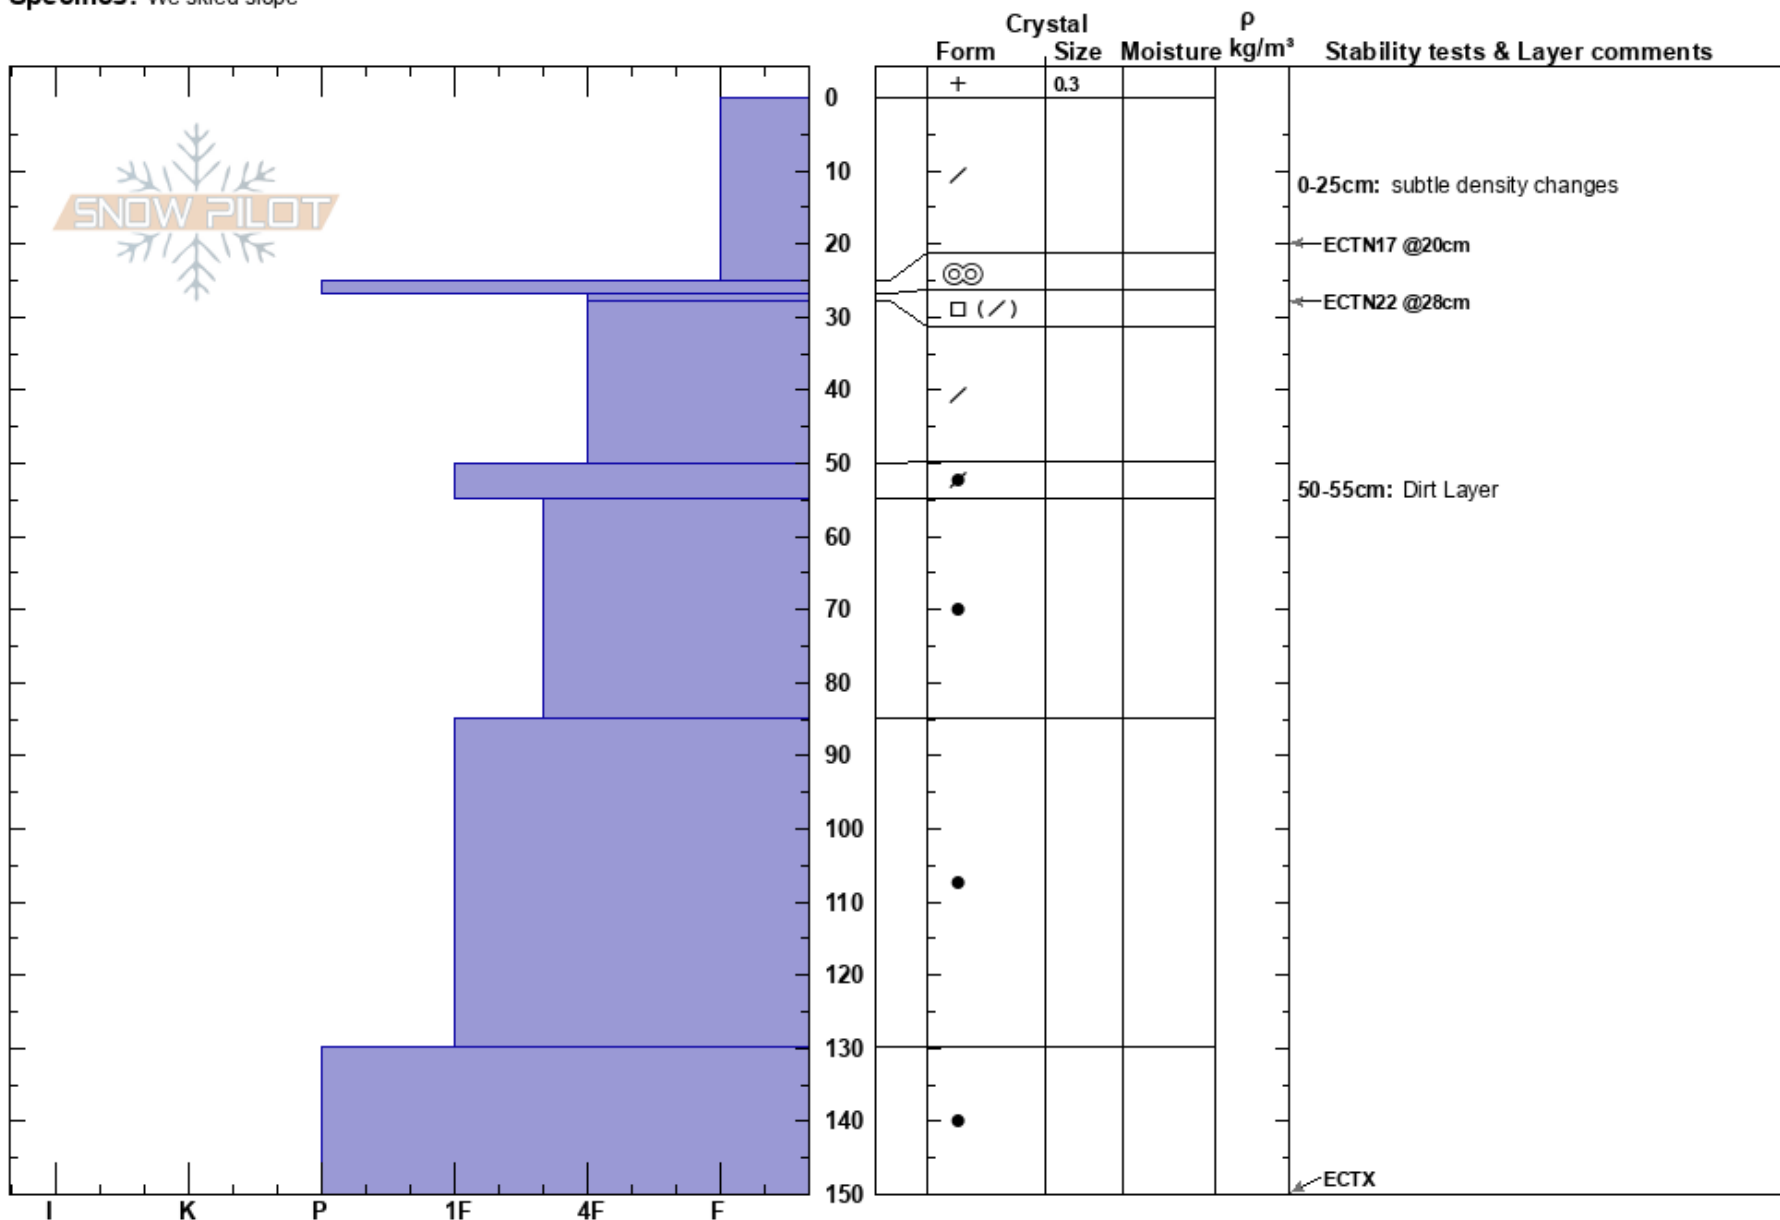

Silver Fork East 9660'
 Central Wasatch
 UT
Elevation: 9660 ft
Aspect: E
Specifics: We skied slope

Dave Kelly
 04/03/2023 - 2:30pm
Co-ord: 40.60270N, -111.62820W
Slope Angle: 30°
Wind Loading: no

Stability: Good
Air Temperature: -5°C
Sky Cover: OVC
Precipitation: S1
Wind: NW Calm

Layer Notes:
 0-25cm: subtle density changes
 0-25cm: Problematic layer
 50-55cm: Dirt Layer

Notes: Thin crust 10" below the surface from warmup the other day. This crust had small grained facets underneath the crust and broken stellars above the crust. The new snow was bonding well to the crust. In this location there was no melt-freeze crust associated with the dirt layer.