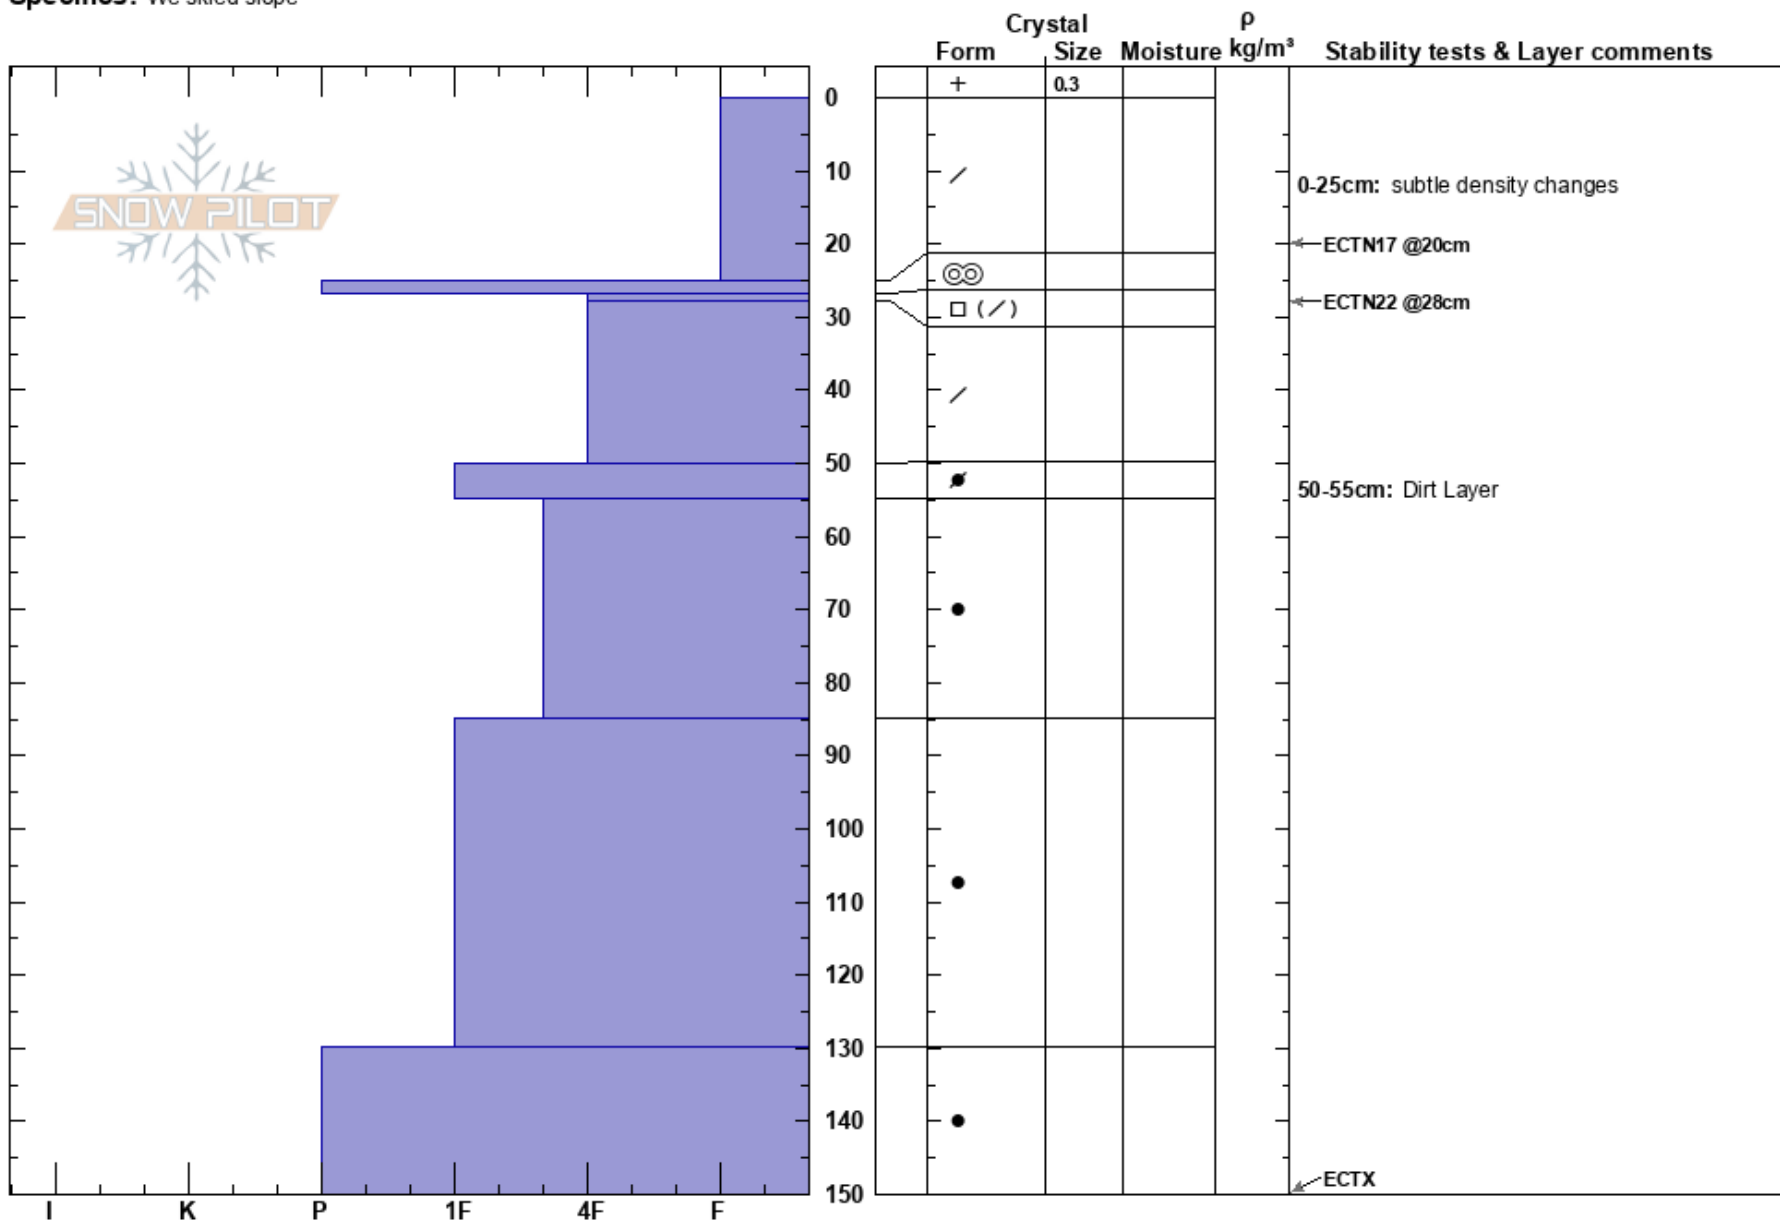

Silver Fork East 9660'
 Central Wasatch
 UT
 Elevation: 9660 ft
 Aspect: E
 Specifics: We skied slope

Dave Kelly
 04/03/2023 - 2:30pm
 Co-ord: 40.60270N, -111.62820W
 Slope Angle: 30°
 Wind Loading: no

Stability: Good
 Air Temperature: -5°C
 Sky Cover: OVC
 Precipitation: S1
 Wind: NW Calm

Layer Notes:
 0-25cm: subtle density changes
 0-25cm: Problematic layer
 50-55cm: Dirt Layer

Notes: Thin crust 10" below the surface from warmup the other day. This crust had small grained facets underneath the crust and broken stellars above the crust. The new snow was bonding well to the crust. In this location there was no melt-freeze crust associated with the dirt layer.