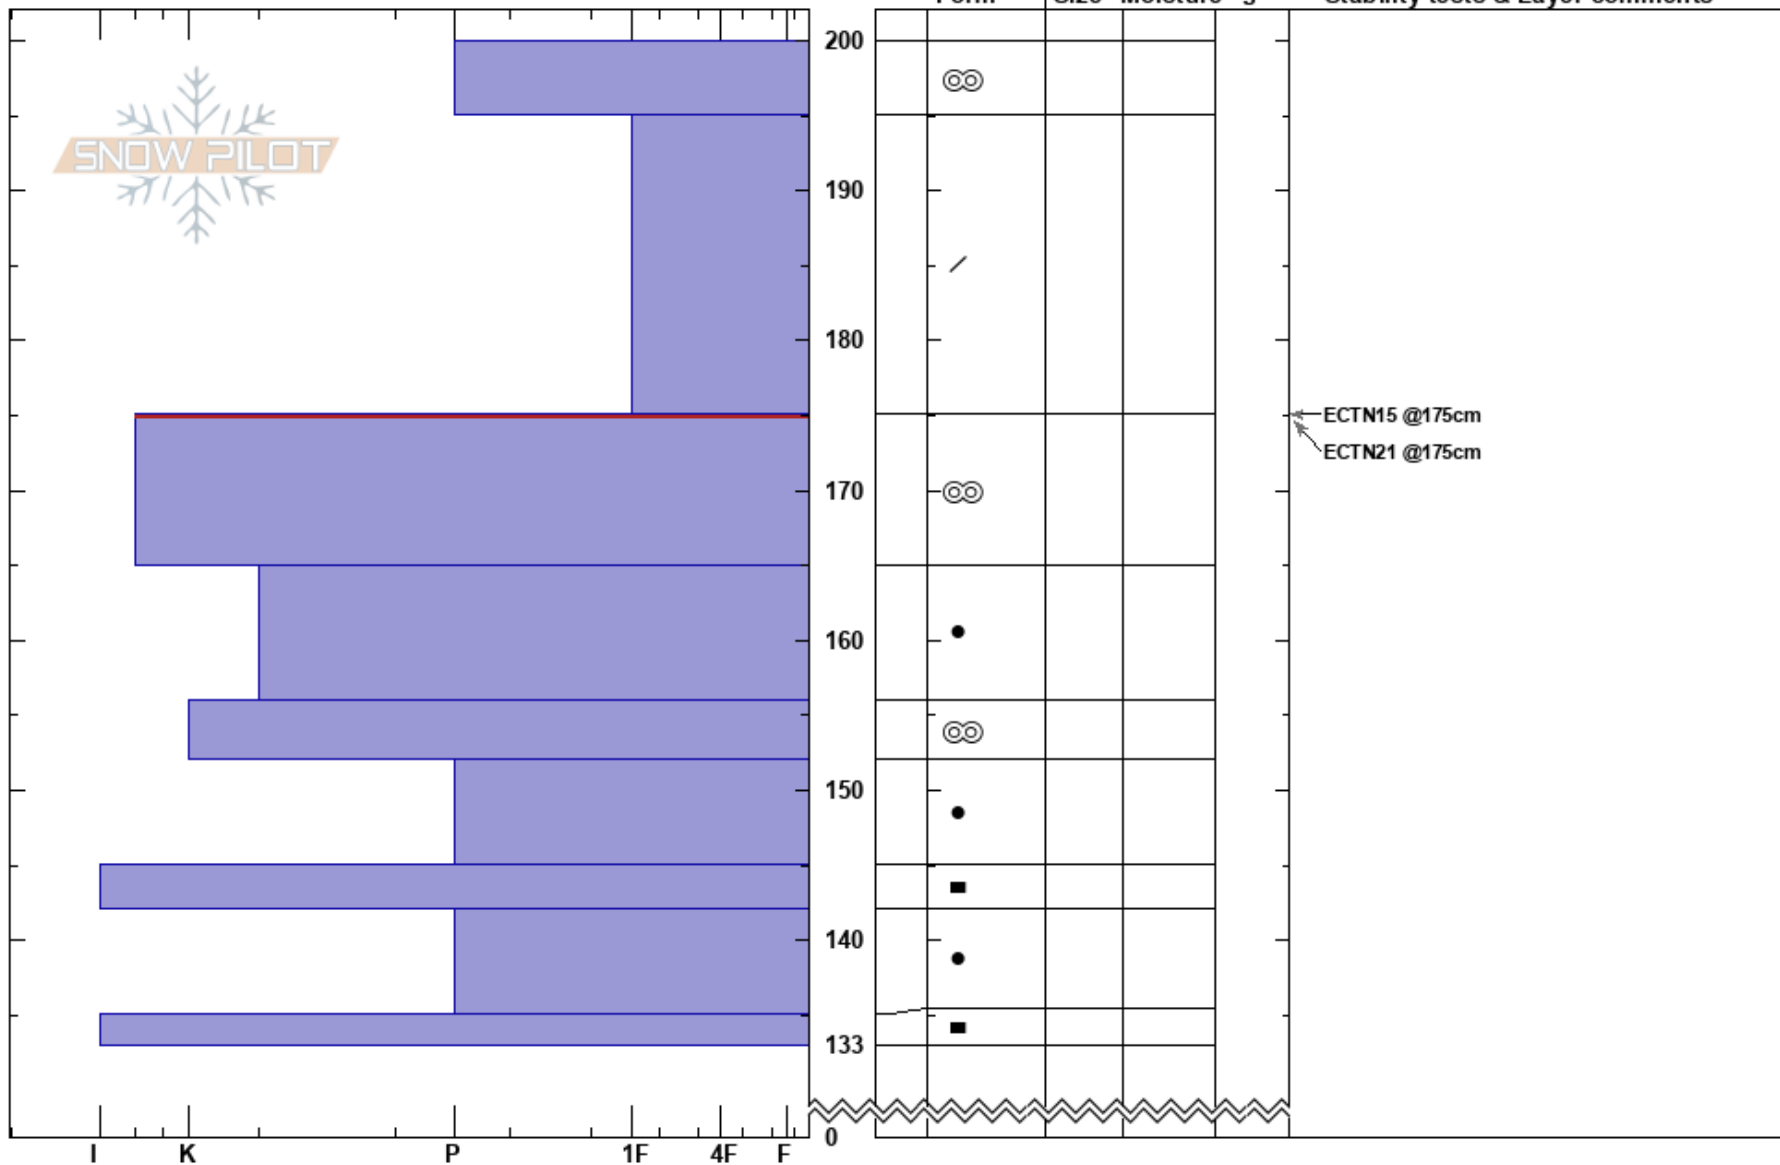

South
 RMNP
 CO
 Elevation: 10400 ft
 Aspect: S
 Specifics:

Ian Fowler
 04/03/2023 - 1:00pm
 Co-ord: 13T 443172W 4462495N
 Slope Angle: 25°
 Wind Loading:

Stability:
 Air Temperature:
 Sky Cover:
 Precipitation:
 Wind:

HS:200
 Layer Notes:
 175-165cm: Problematic layer

Notes: