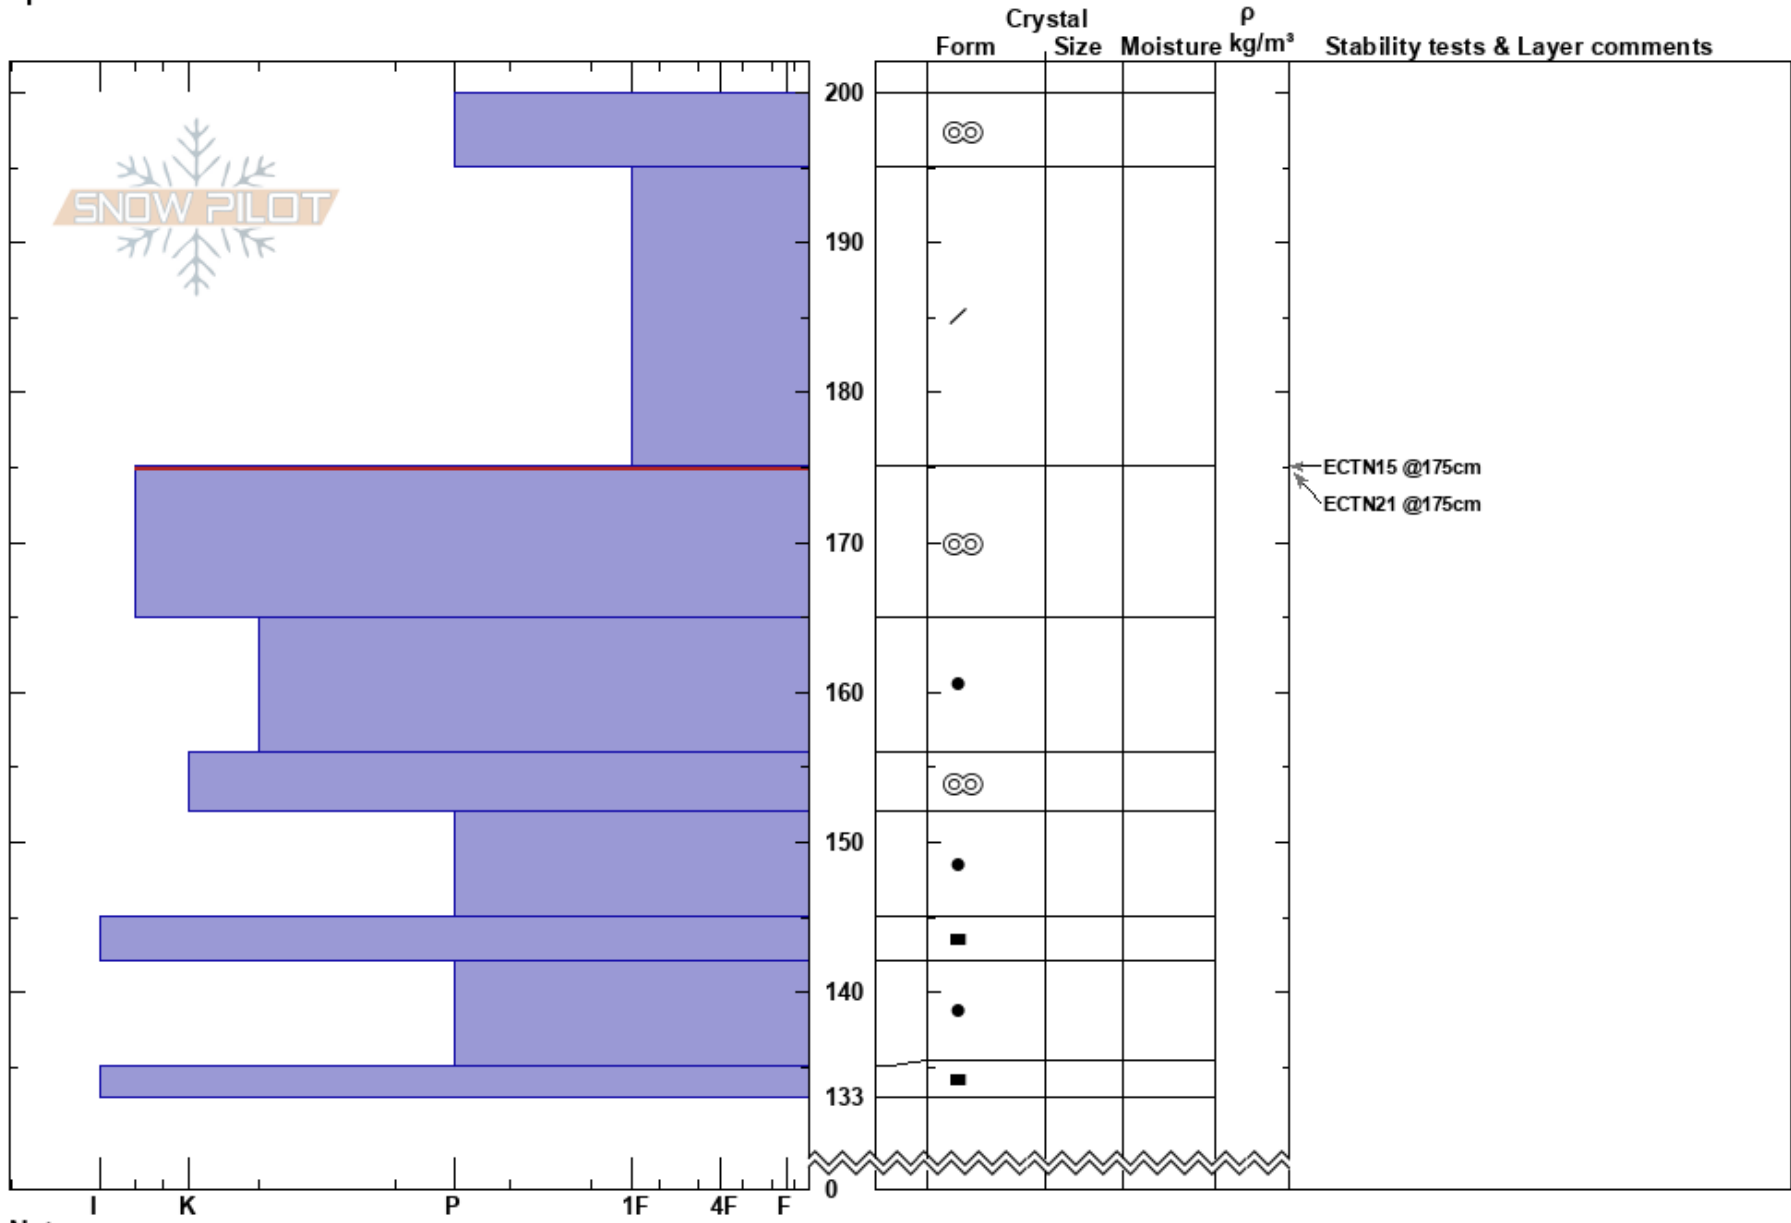

South
 RMNP
 CO
 Elevation: 10400 ft
 Aspect: S
 Specifics:

Ian Fowler
 04/03/2023 - 1:00pm
 Co-ord: 13T 443172W 4462495N
 Slope Angle: 25°
 Wind Loading:

Stability: **HS:200**
 Air Temperature:
 Sky Cover:
 Precipitation:
 Wind:
 Layer Notes: 175-165cm: Problematic layer