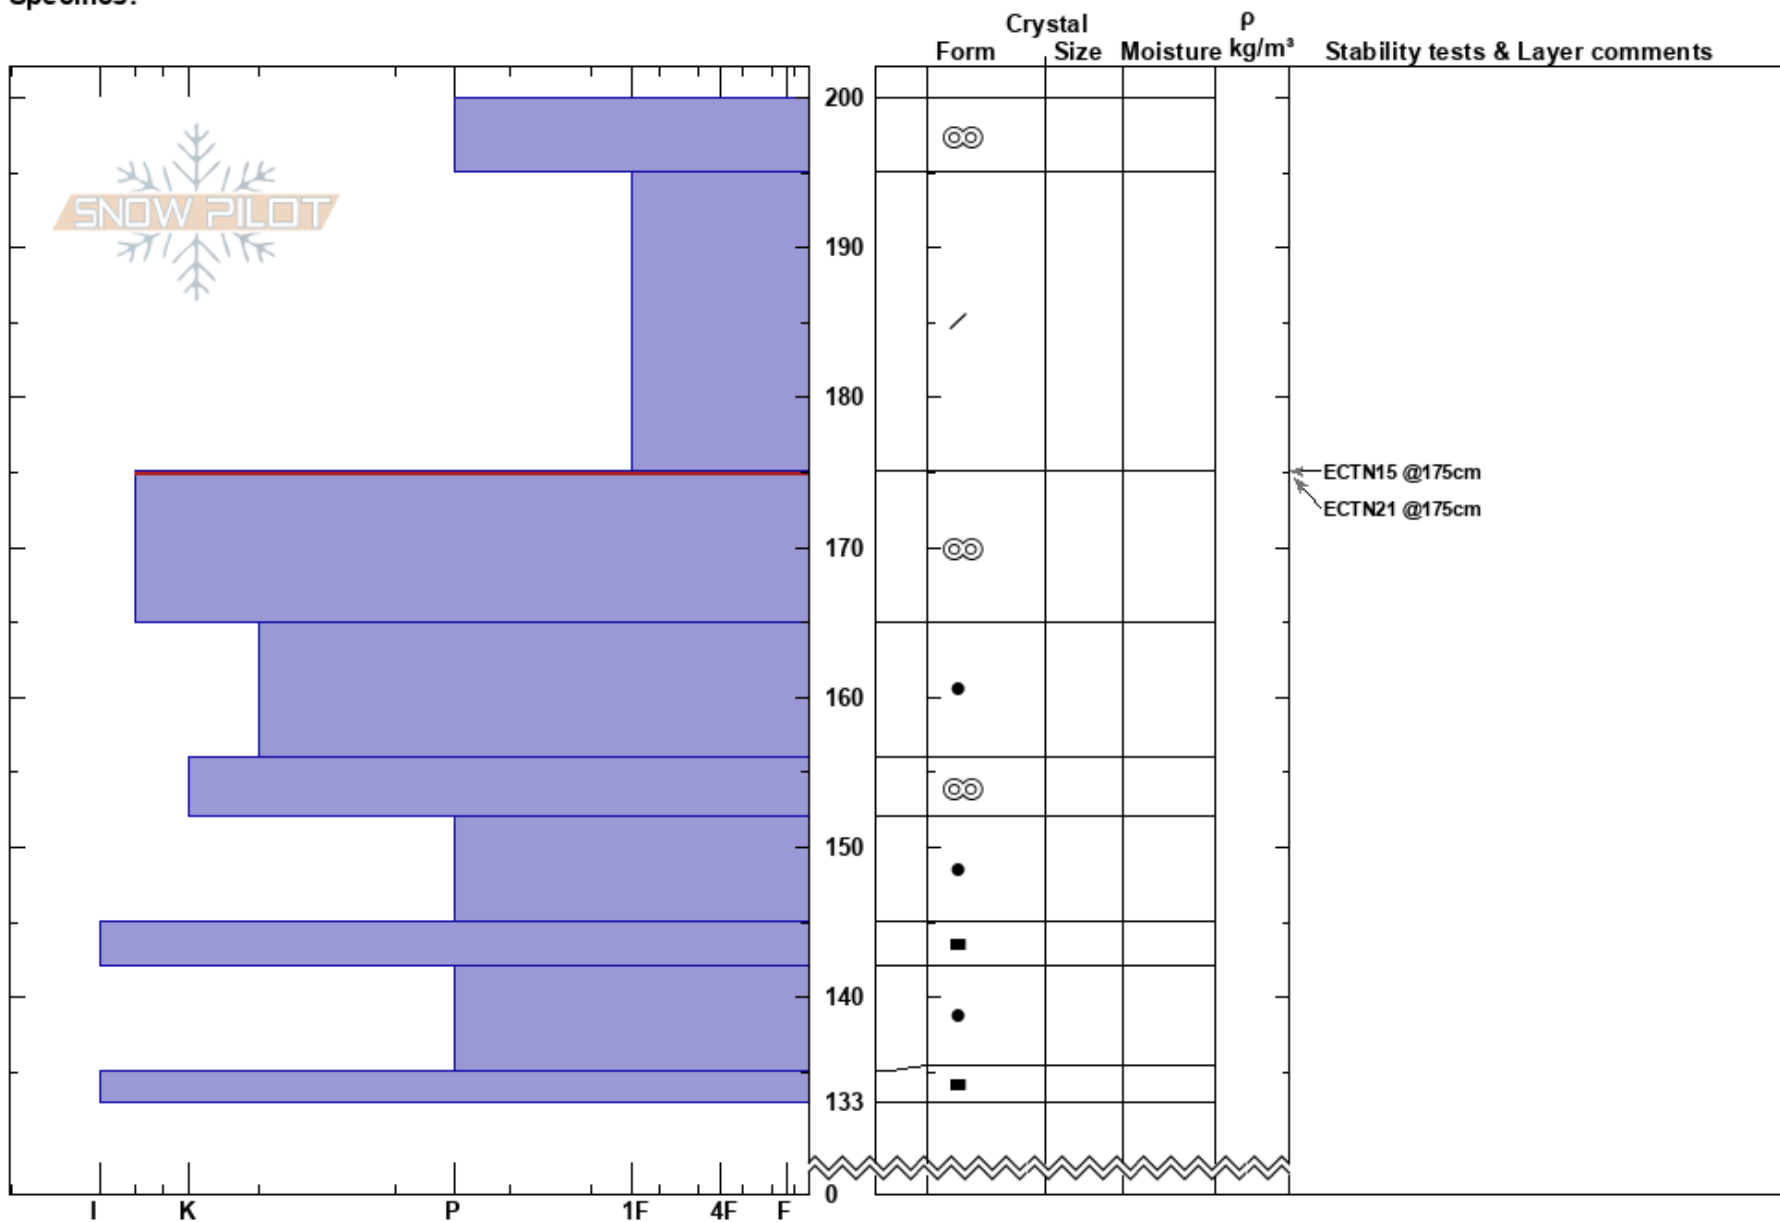

South
 RMNP
 CO
 Elevation: 10400 ft
 Aspect: S
 Specifics:

Ian Fowler
 04/03/2023 - 1:00pm
 Co-ord: 13T 443172W 4462495N
 Slope Angle: 25°
 Wind Loading:

Stability: **HS:200**
 Air Temperature:
 Sky Cover:
 Precipitation:
 Wind:
 Layer Notes: 175-165cm: Problematic layer