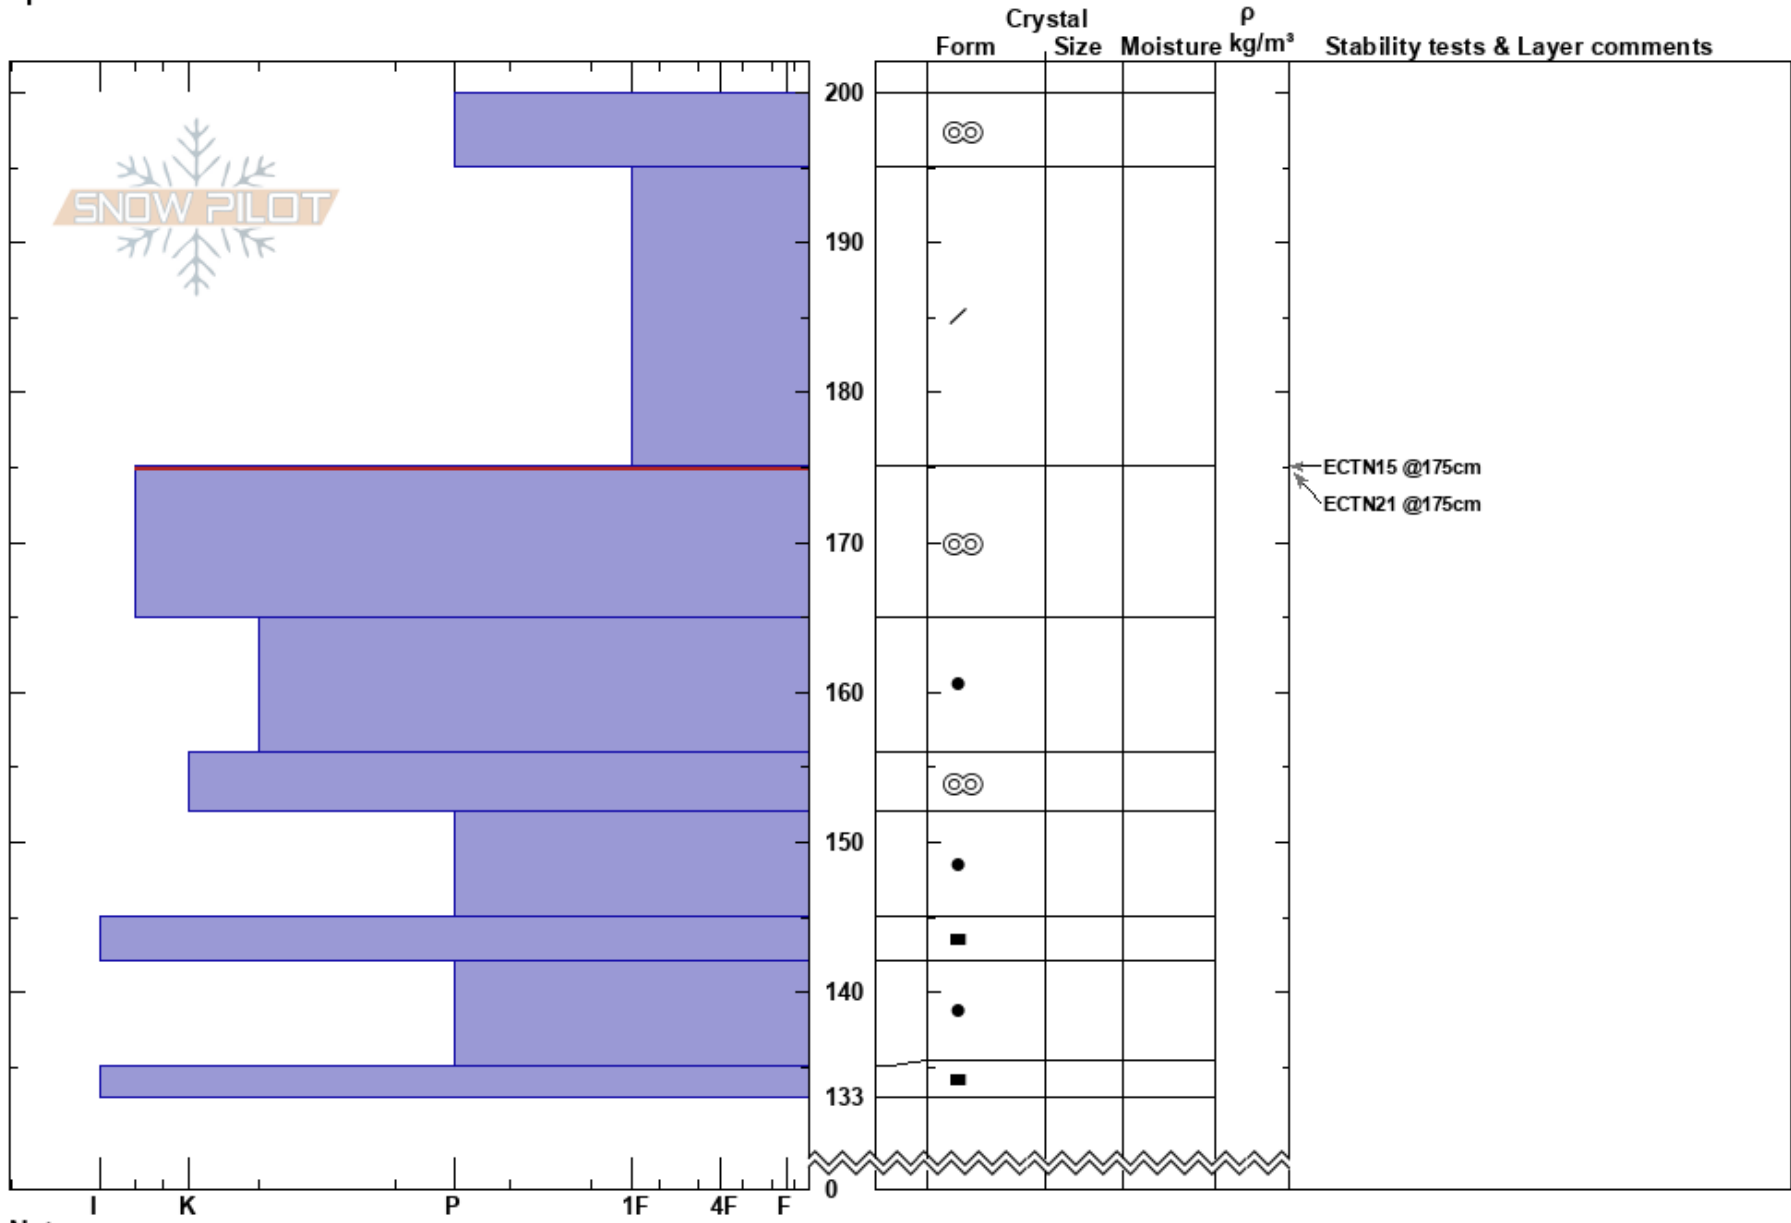

South
 RMNP
 CO
 Elevation: 10400 ft
 Aspect: S
 Specifics:

Ian Fowler
 04/03/2023 - 1:00pm
 Co-ord: 13T 443172W 4462495N
 Slope Angle: 25°
 Wind Loading:

Stability:
 Air Temperature:
 Sky Cover:
 Precipitation:
 Wind:

HS:200
 Layer Notes:
 175-165cm: Problematic layer

Notes: