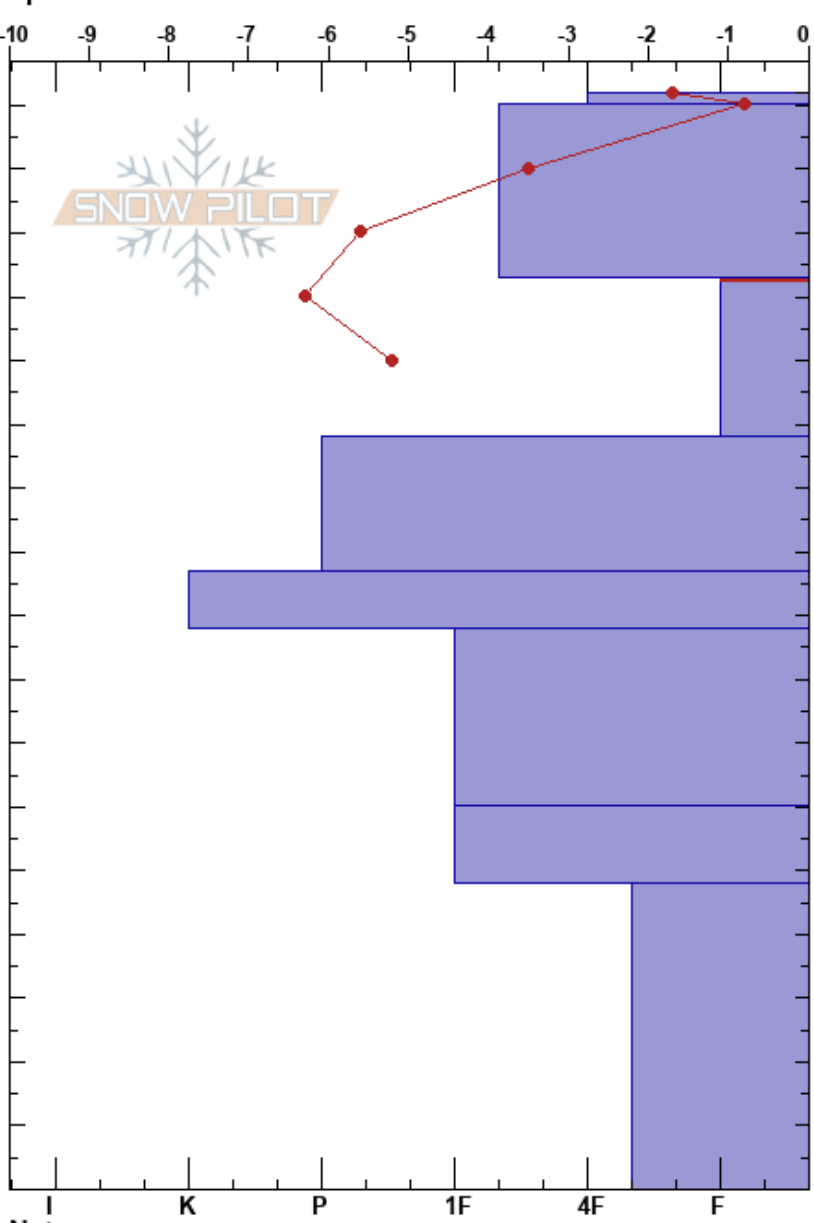

20230403ForrestMeadow Ben Butler  
 Loveland Ski Area 04/03/2023 - 2:27pm  
 CO  
 Elevation: 11447 ft  
 Aspect: 55°  
 Specifics:

Co-ord: 39.67247N, -105.90245W  
 Slope Angle: 7°  
 Wind Loading: yes

Stability: HS:172  
 Air Temperature: 0.4°C  
 Sky Cover: BKN  
 Precipitation: NO  
 Wind: SW Moderate  
 Layer Notes: 143-118cm: Problematic layer

Height (cm)	Crystal		Moisture	$\rho$ kg/m <sup>3</sup>	Stability tests & Layer comments
	Form	Size			
172	○				
160	/				
150					
140					← ECTP15 @140cm
130	○				← CT13 @131cm BRK
120					
110					
100					
90					
80					
70					
60					
50					
40					
30					
20					
10					
0					