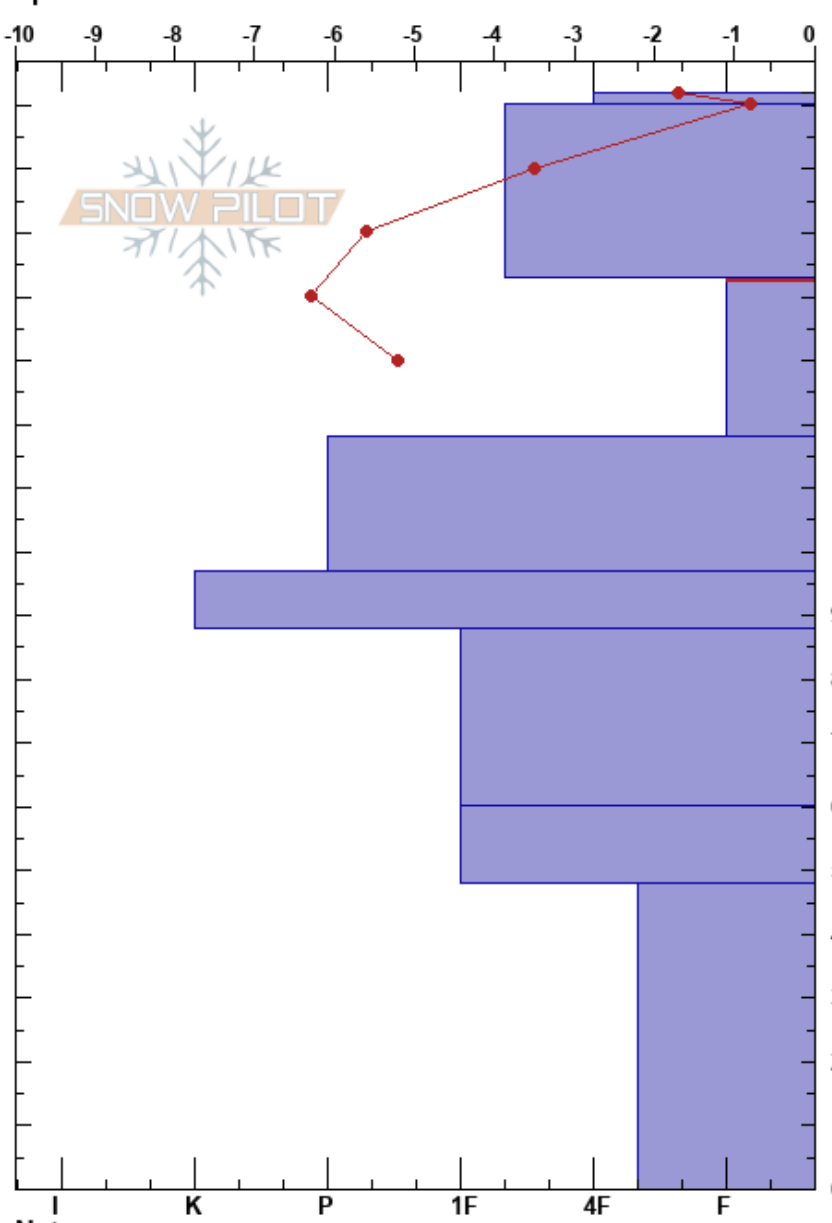

20230403ForrestMeadow
 Loveland Ski Area
 CO
 Elevation: 11447 ft
 Aspect: 55°
 Specifics:

Ben Butler
 04/03/2023 - 2:27pm
 Co-ord: 39.67247N, -105.90245W
 Slope Angle: 7°
 Wind Loading: yes

Stability: **HS: 172**
 Air Temperature: 0.4°C
 Sky Cover: BKN
 Precipitation: NO
 Wind: SW Moderate

Layer Notes:
 143-118cm: Problematic layer

Height (cm)	Crystal		ρ kg/m ³	Stability tests & Layer comments
	Form	Size		
172	○			
160	/			
150				
140				← ECTP15 @140cm
130	○			← CT13 @131cm BRK
120				
110				
100				
90				
80				
70				
60				
50				
40				
30				
20				
10				
0				