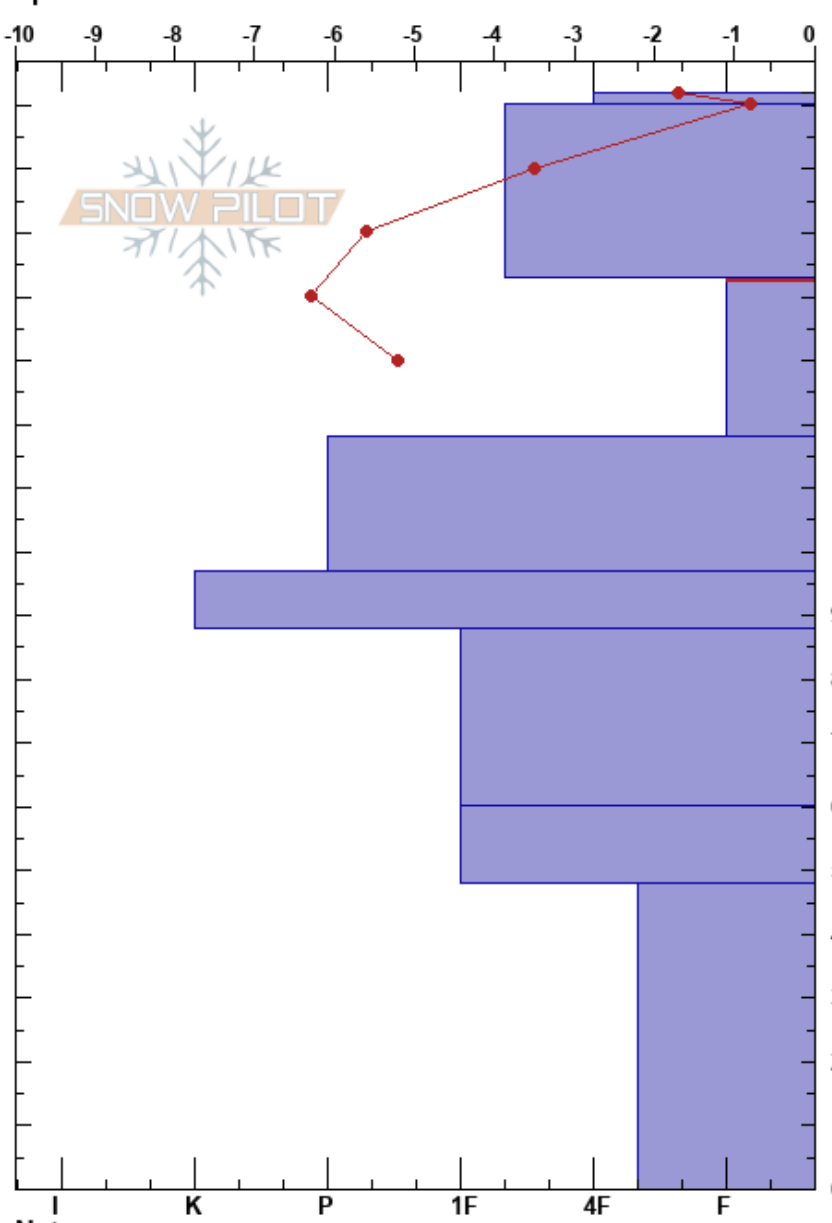

20230403ForrestMeadow  
 Loveland Ski Area  
 CO  
 Elevation: 11447 ft  
 Aspect: 55°  
 Specifics:

Ben Butler  
 04/03/2023 - 2:27pm  
 Co-ord: 39.67247N, -105.90245W  
 Slope Angle: 7°  
 Wind Loading: yes

Stability: **HS: 172**  
 Air Temperature: 0.4°C  
 Sky Cover: BKN  
 Precipitation: NO  
 Wind: SW Moderate

Layer Notes:  
 143-118cm: Problematic layer

Height (cm)	Crystal		Moisture	$\rho$ kg/m <sup>3</sup>	Stability tests & Layer comments
	Form	Size			
172	○				
160	/				
150					
140					← ECTP15 @140cm
130	○				← CT13 @131cm BRK
120					
110					
100					
90					
80					
70					
60					
50					
40					
30					
20					
10					
0					