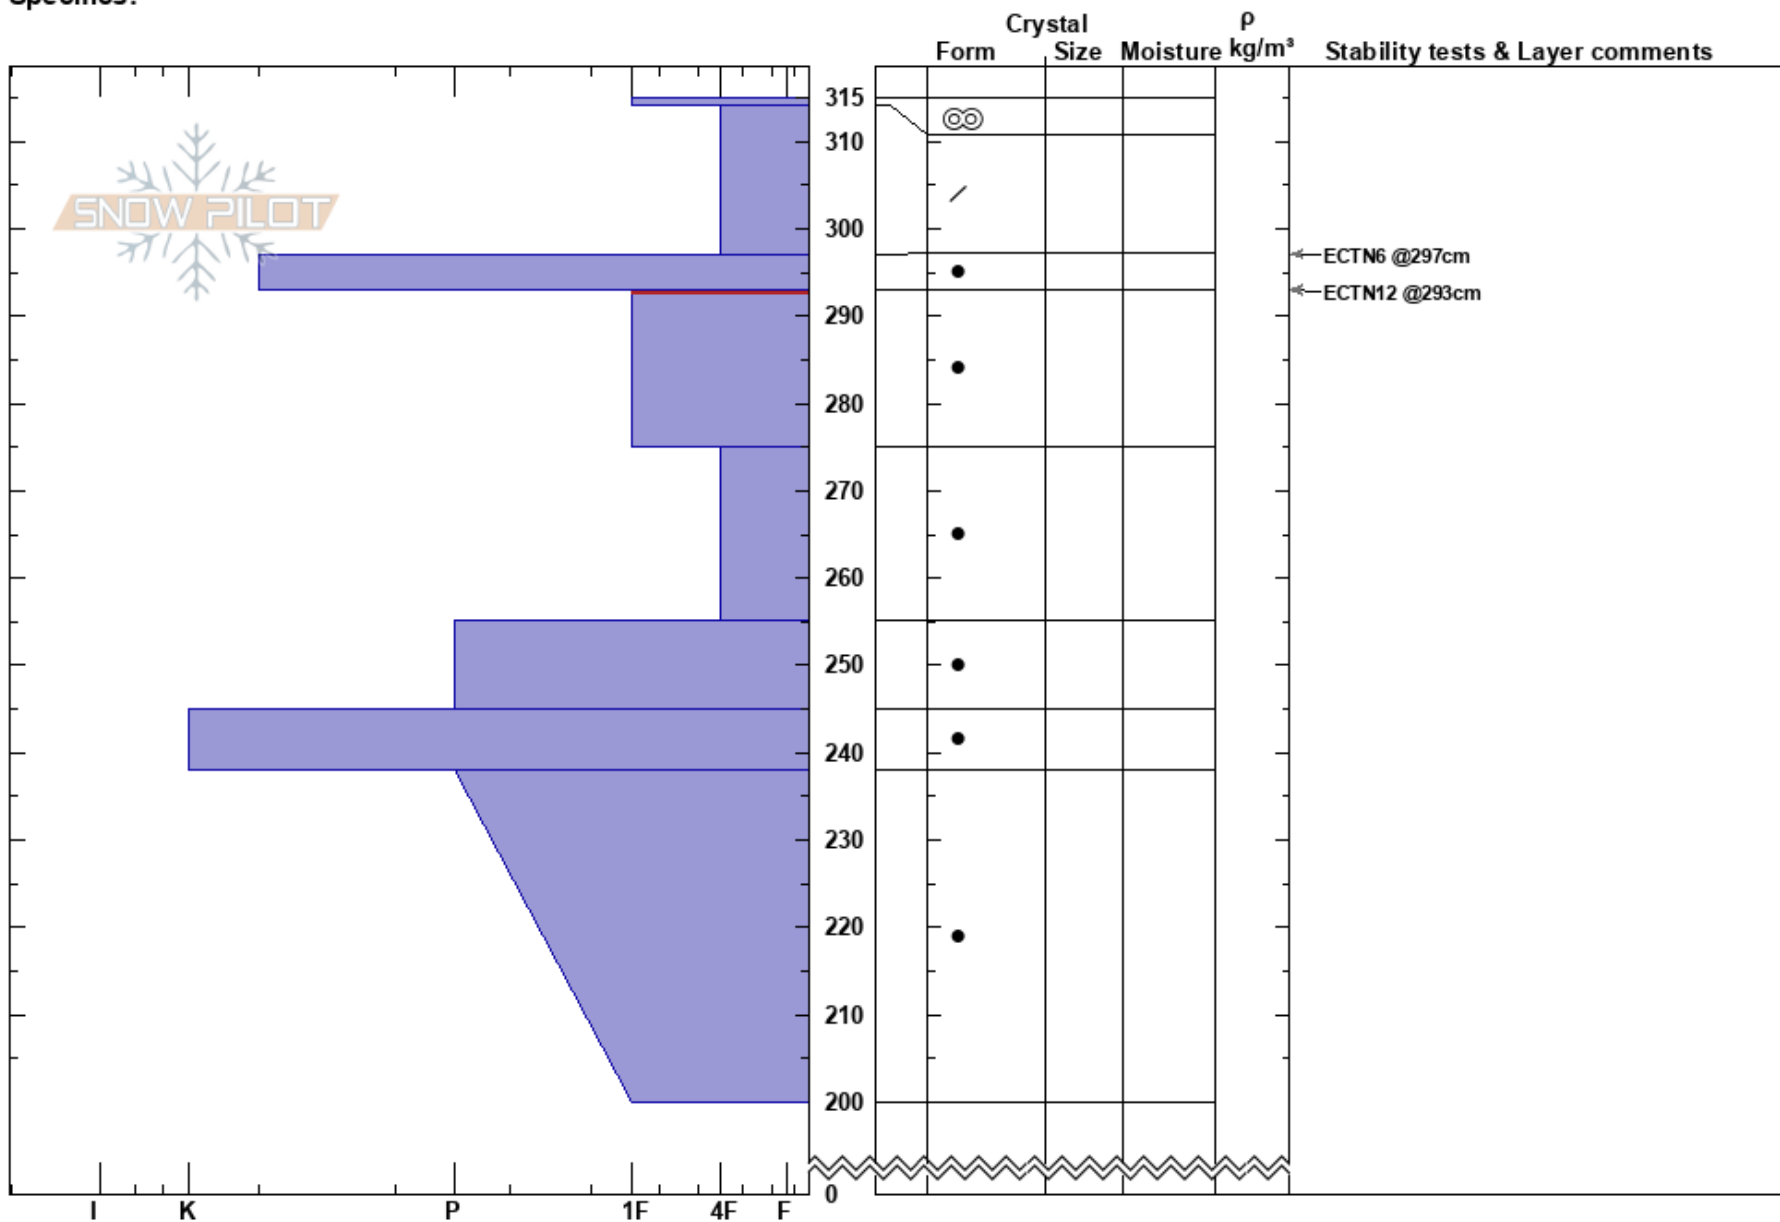

North
 RMNP
 CO
 Elevation: 10900 ft
 Aspect: N
 Specifics:

Ian Fowler
 04/03/2023 - 11:00am
 Co-ord: 13T 443042W 4462013N
 Slope Angle: 32°
 Wind Loading:

Stability:
 Air Temperature:
 Sky Cover:
 Precipitation:
 Wind:

HS:315
 PF: 10 293-275cm: Problematic layer
 PS: 5

Notes: